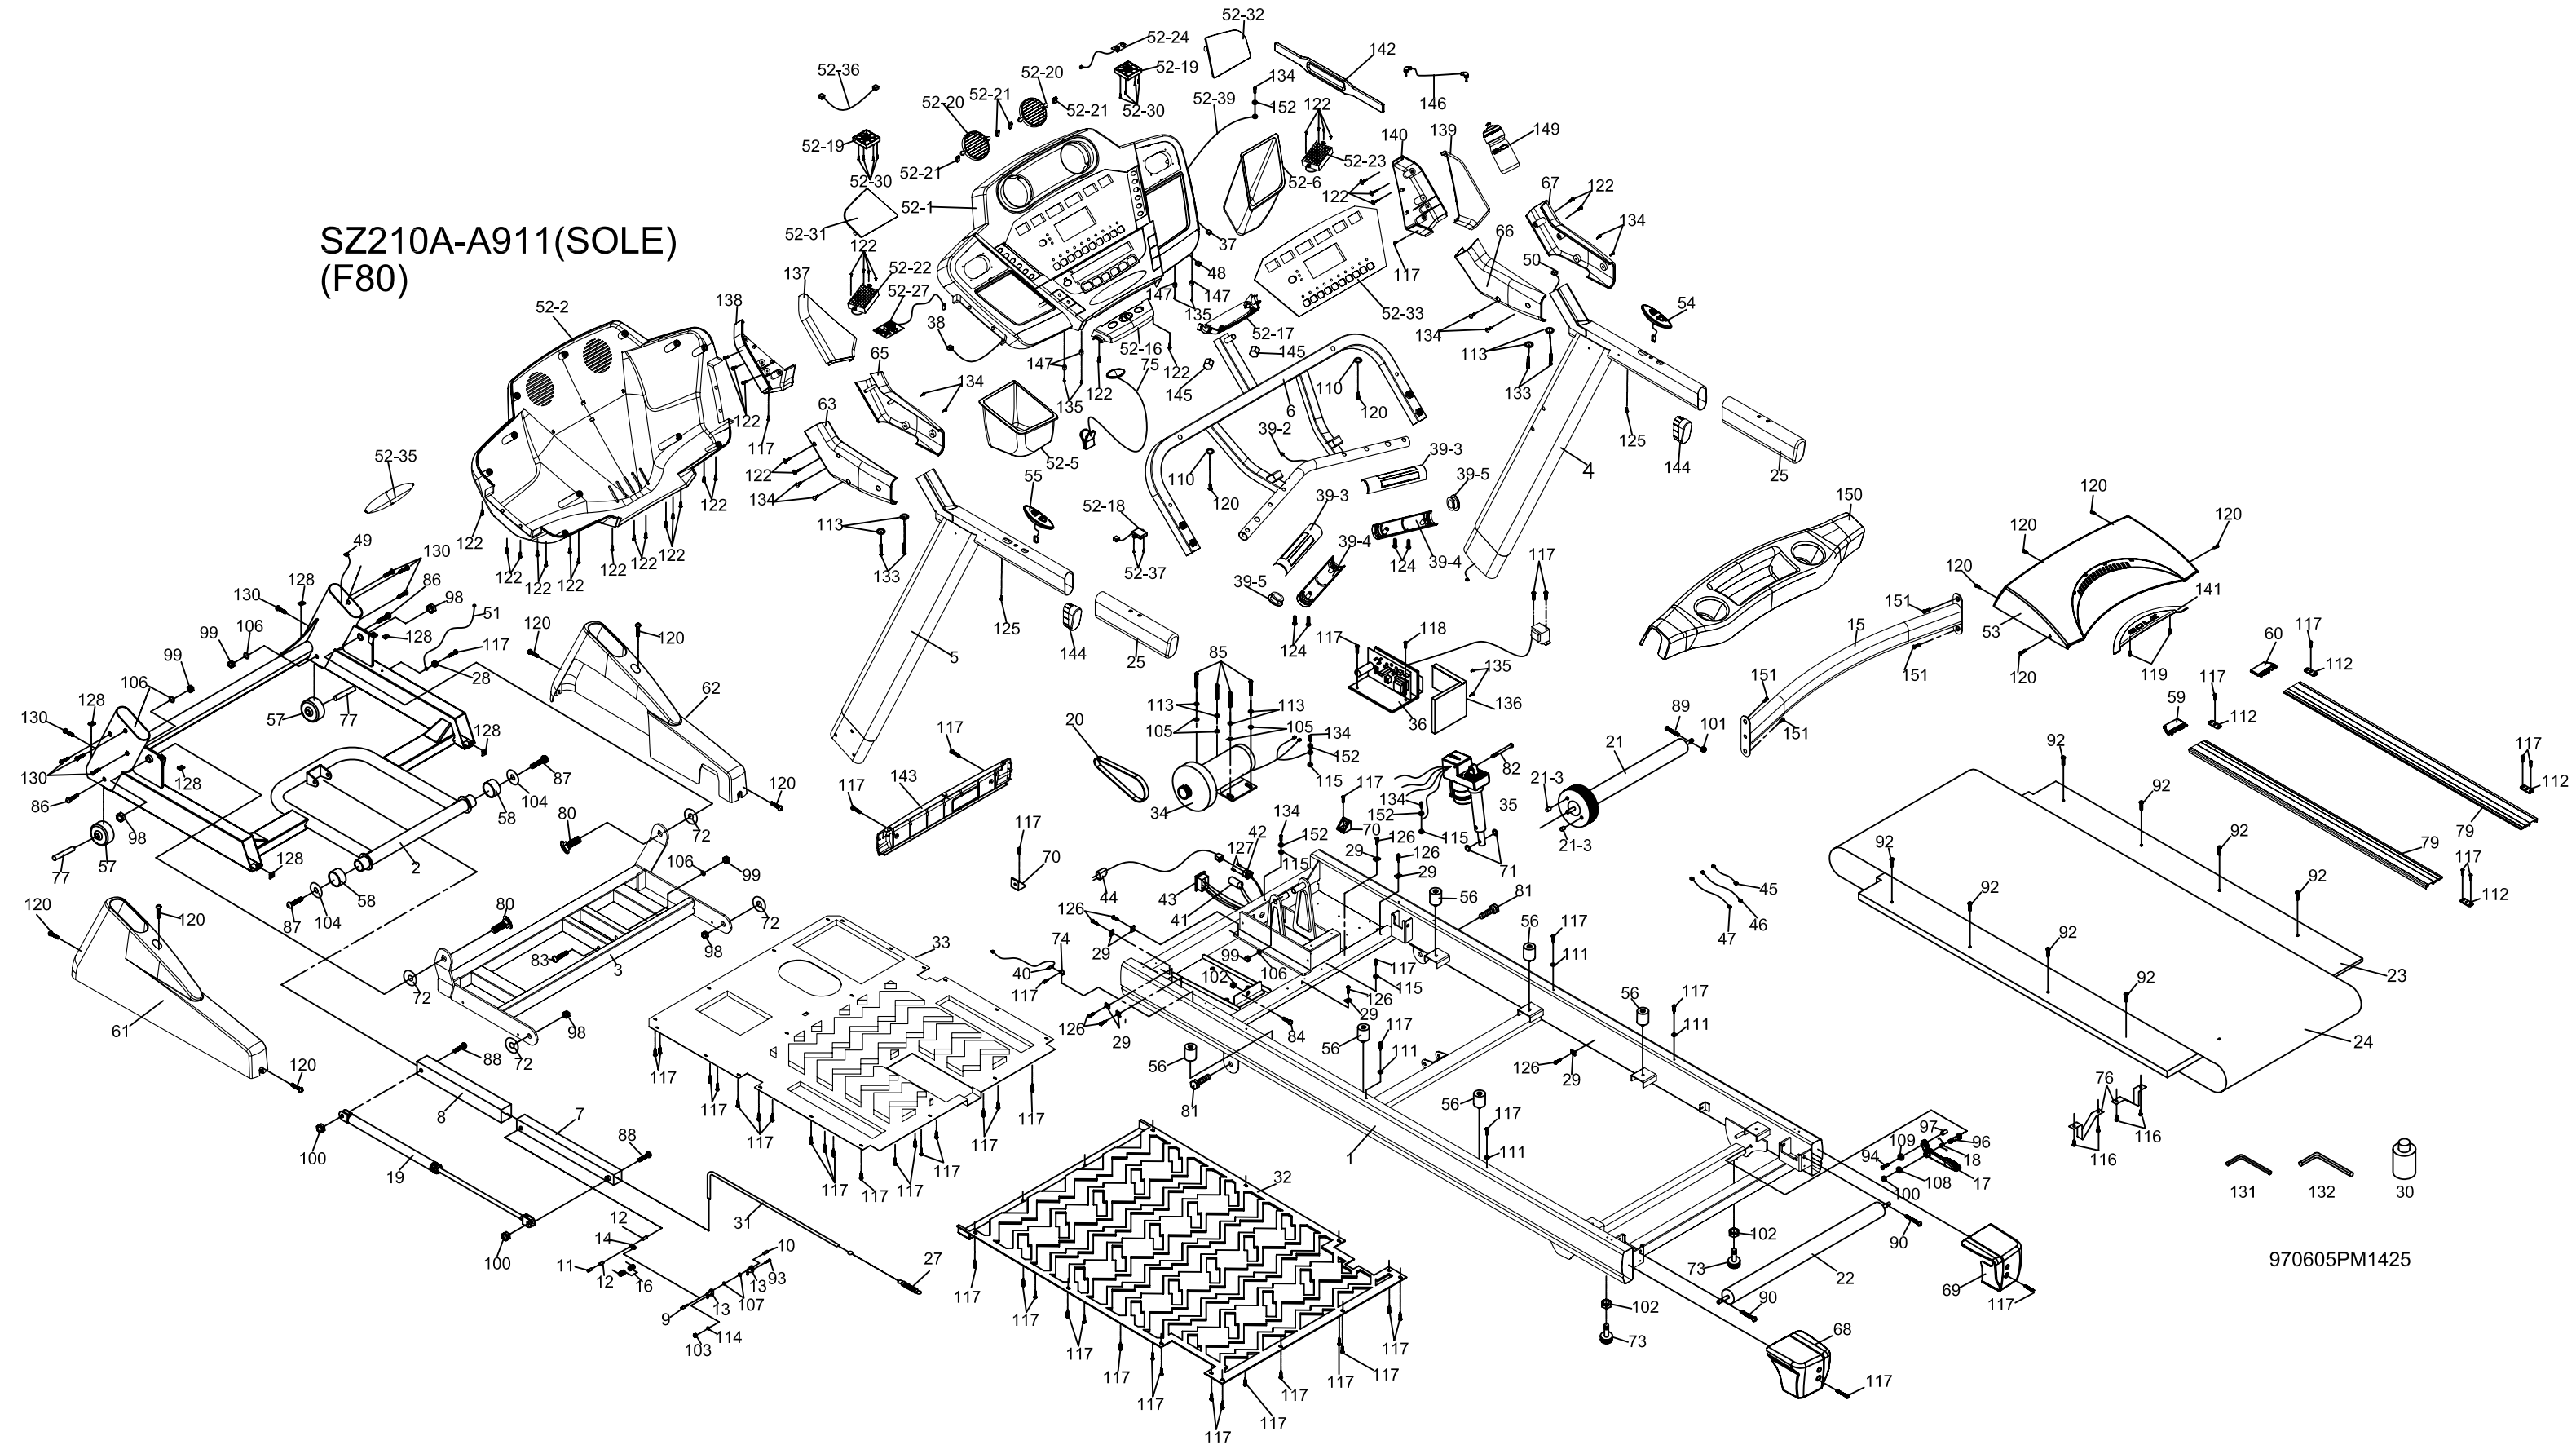

SZ210A-A911(SOLE)
(F80)

970605PM1425

WF80(580888) PARTS LIST

Dyaco #	Description	Spirit #	Qty
2	Frame Base	003015	1
3	Incline Bracket	003160	1
4	Right Handrail	003146	1
5	Left Handrail	003159	1
6	Console Support	003109	1
8	Locking Cable Assembly	022649	1
15	Handrail Support	003156	1
17	Release Lever/ Clenching Handle	000506	1
19	Cylinder 900N	022554	1
20	Drive Belt 240J/610J	022553	1
21	Front Roller W/Pulley	022694	1
21~3	Magnet	000507	2
22	Rear Roller	022753	1
23	Running Deck 1300x614x25m	000488	1
24	Running Belt 510x2960x25m	000951	1
25	Handle Bar Foam	003001	2
28	Ø1/4" _Wire Clamp	020457	1
29	Wire Tie Mount	010083	8
30	Lubricant	022271	1
32	935x675_Top Frame Cover	000571	1
33	810x675 _Bottom Frame Cover	003161	1
34	Motor (3.0HP YC) red/white=650mm	003163	1
35	Incline Motor	022696	1
36	Controller	022670	1
36a	Transformer	022791	1
37	800m/m_Speed Cable (Upper)	022754	1
38	800m/m_Incline Cable (Upper)	022755	1
39	Handpulse Assembly	022672	2
40	1200 m/m_Sensor W/Cable	022552	1
41	Breaker	022448	1
42	Power Socket	022658	1
43	On/Off Switch	022476	1
44	Power Cord	022812	1
45	100m/m x 764 x 764 _Connecting Wires (Black)	000321	1
46	300m/m x 764 x 764 _Connecting Wires (White)	000320	1
47	300m/m x 764 x 764 _Connecting Wires (Black)	000319	1
48	800m/m_Computer Cable (Upper)	022720	1
49	1150m/m_Computer Cable (Lower)	022721	1
50	1100m/m_Computer Cable (Middle)	000406	1
51	1000m/m_Ground Wire	003002	1
52	Console Assembly	004277	1
52~1	Top Console Cover	003067	1
52~2	Bottom Console Cover	003070	1
52~5	Beverage Holder (L)	003072	1
52~6	Beverage Holder (R)	003073	1
52~16	Front Console Cover (Top)	003056	1
52~17	Front Console Cover (Bottom)	003057	1
52~18	300m/m_Safety Switch Module W/ Cable	003020	1
52~19	Fan	003066	2
52~20	Deflector Fan Grill	000983	2
52~21	Fan Grill Anchor	000807	4
52~22	700m/m_Speaker (L)	003062	1
52~23	250m/m_Speaker ®	003063	1
52~24	Amplifier	003064	1
52~27	Receiver, HR Assembly	022804	1
52~30	3.5 x32m/m_Self Tapping Screw	000914	8
52~31	Speaker Iron Net (L)	003106	1
52~32	Speaker Iron Net (R)	003107	1
52~33	Face Plate Lens Cover	004295	1
52~35	Badge, Console(SOLE LOGO)	003076	1
52~36	Power Cord Of Amplifier	003065	1
52~37	3x10mm_Self Tapping Screw	023082	2
52~39	400m/m_Console Ground Wire	005013	1
53	Top Motor Cover	000931	1
54	300m/m_Speed Adjustment Switch W/Cable	003068	1
55	300m/m_Incline Adjustment Switch W/Cable	003069	1
56	Cushion M8x30x35 Deck Cushion	030060	6
57	Ø75 x35L _Transportation Wheel(A)	022479	2
58	Ø62 x Ø32x30L _Transportation Wheel (B)	000127	2
59	Foot Rail Cap (L)	000603	1
60	Foot Rail Cap (R)	000604	1
61	Frame Base Cap (L)	003042	1
62	Frame Base Cap (R)	003043	1
63	Left Handgrip Side Cap (L) (LL)	003005	1
65	Left Handgrip Side Cap® (LR)	003006	1
66	Right Handgrip Side Cap(L) (RL)	003007	1
67	Right Handgrip Side Cap (R) (RR)	003008	1
68	Rear Adjustment Base (L)	000925	1
69	Rear Adjustment Base (R)	000926	1
70	Motor Cover Anchor (D)	022484	2
71	Ø10 x Ø24 x 3T _Nylon Washer (A)	023214	2
72	Ø50 x Ø13 x 3T _Nylon Washer (B)	023215	4
73	Ø30 x 3/8" _Foot Pad	022713	2
74	Sensor Rack	022989	1
75	800m/m_Ellipse Safety Key	003023	1
76	Belt Guide	000595	2
77	Ø14 xØ10 x 35.5L _Wheel Sleeve	023101	2
79	1255m/m_Foot Rail	000530	2
80	1/2" x 1-1/4" _Carriage Bolt	007086	2
81	1/2" x 1" _Hex Head Screw	003083	2
82	3/8" x 4-1/2" _Socket Head Cap Screw (Alloy Steel)	000580	1
83	3/8" x 3-3/4" _Button Head Socket Screw	007112	1
84	3/8" x 1-1/2" _Hex Head Screw	000062	1
85	3/8" x 1" _Hex Head Screw	000061	4
86	3/8" x 2" _Thumb Head Socket Screw	022885	2
87	5/16" x 1" _Button Head Socket Screw	000125	2
88	5/16" x 2-3/4" _Button Head Socket Screw	022314	2
89	M8 x 60m/m_Hex Head Screw	030025	1
90	M8 x 80m/m_Socket Head Cap Screw	023022	2
92	M8 x 35m/m_Flat Head Countersink Screw	030020	8
93	M3 x 10m/m_Phillips Head Screw	030019	1
94	M5 x 20m/m_Phillips Head Screw	007114	1
96	5/16" x 42 m/m_Phillips Head Screw	007115	1
97	M5_Nyloc Nut	007096	1
98	1/2" x 8T_Nyloc Nut	023102	4
99	3/8" x 7T_Nyloc Nut	000080	4
100	5/16" x 6T_Nyloc Nut	030039	3
101	M8x 8T_Nyloc Nut	004064	1
102	3/8" x 6.5T_Nut	010125	3
103	M3_Nut	007124	1
104	Ø35 x Ø5/16" x 1.5T_Flat Washer	010099	2
105	Ø25 x Ø10 x 1.5T_Flat Washer	007116	4
106	Ø19 x Ø10 x 1.5T_Flat Washer	003116	4
107	Ø5 x Ø10 x 1.0T_Flat Washer	007117	2
108	Ø5/16" x Ø18 x 1.5T_Flat Washer	000077	1
109	Ø5 x Ø12 x 1.0T_Flat Washer	007118	1
110	Ø5 x Ø15 x 1.0T_Flat Washer	006148	2
111	Ø6xØ23xØ13x5.5Tx3T_Nylon Dished Washer	023128	4
112	Ø5.5 x 27x 60 x 1.0Tx2.5H_Concave Washer	003143	4
113	Ø10x2T_Split Washer	000053	8
114	M3_Split Washer	007121	1
115	M5_Raised Washer	007122	4
116	4x12m/m_Self Tapping Screw	000070	4
117	5x16m/m_Tapping Screw	010110	58
118	5x19m/m_Tapping Screw	030057	1
119	3.5 x 6 m/m_Self Tapping Screw	023126	2
120	5 x 16m/m_Tapping Screw	010110	13
122	3.5 x 12 m/m_Self Tapping Screw	010113	35
124	3x10 m/m_Tapping Screw	023082	4
125	4x50m/m_Self Tapping Screw	003122	2
126	3.5 x 16 m/m_Tapping Screw	022979	8
127	3 x 10 m/m_Self Tapping Screw	023082	2
128	M5_Speed Nu (Iron Plate Nut)	010109	6
130	5/16" x 1/2" _Button Head Socket Screw	003078	8
131	Combination M5 Allen Wrench & Phillips Head Screw Driver	000089	1
132	M6_Allen Wrench	022973	1
133	3/8"x1-3/4" _Button Head Socket Screw	000067	4
134	M5x10m/m_Phillips Head Bolt (Black)	004264	12
135	3x8mm_Self Tapping Screw	007125	6
136	1.5T_Controller Back Plate	007168	1
137	Left Connecting Cap (Top)	003051	1
138	Left Connecting Cap (Bottom)	003052	1
139	Right Connecting Cap (Top)	003053	1
140	Right Connecting Cap (Bottom)	003054	1
141	Top Motor Cover Plate(Sole logo)	003048	1
142	Chest Strap	022945	1
143	Front Motor Cover	000924	1
144	Ellipse End Cap	003025	2
145	13m/m_Bolt Cap	003024	2
146	400mm_Audio Cable	004000	1
147	ψ12x5.5T_Plastic Washer	003108	4
149	Drink Bottle(SOLE LOGO)	000844	1
150	Beverage Holder SN: 5808880909018057~19166	003234	1
151	M5x1.5T_Split Washer	003167	4
152	5/16"x3/4" _Button Head Socket Screw (Plated)	022523	4
	Hardware Kit	003003	1
	Decal (Side)	003200	2
	Poly Stickers (Console)	003201	1
	Button Overlay	004296	1
	Upper Display	004113	1
	Lower Board	004117	1
	"STOP" Button Board	003148	1
	"START" Button Board	003149	1