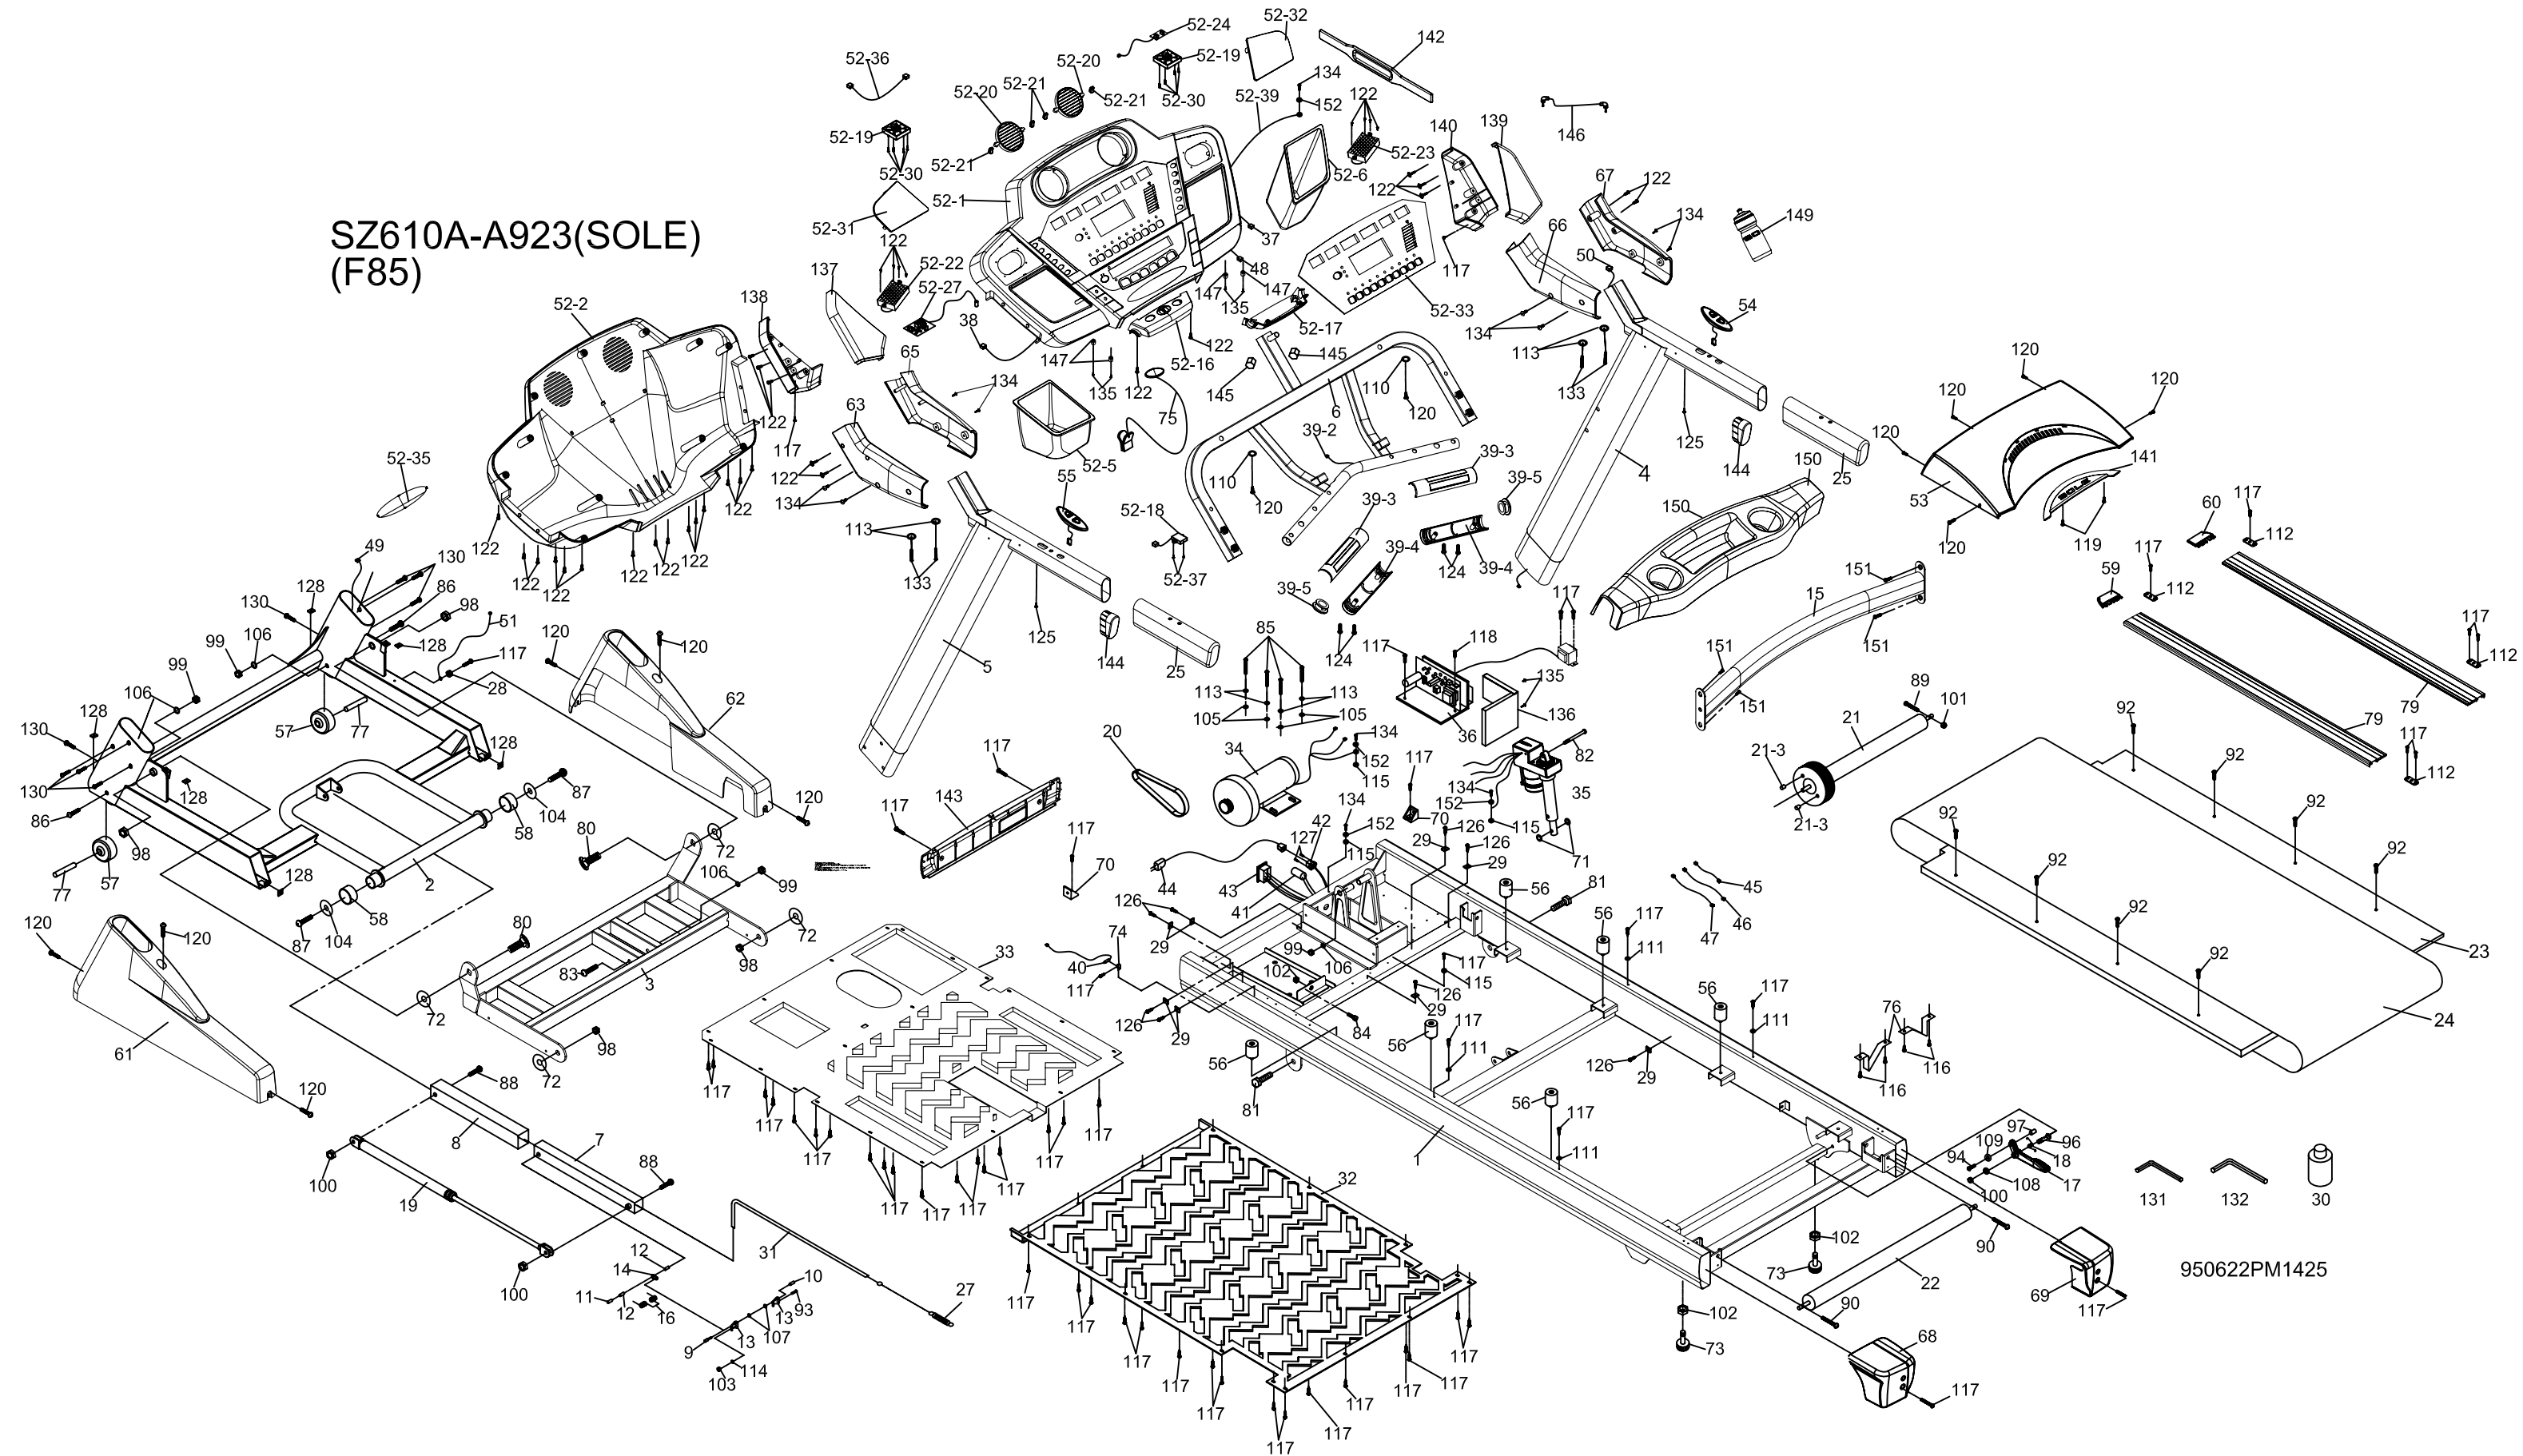

SZ610A-A923(SOLE)
(F85)

950622PM1425

SOLE - AF85(585810) PARTS LIST