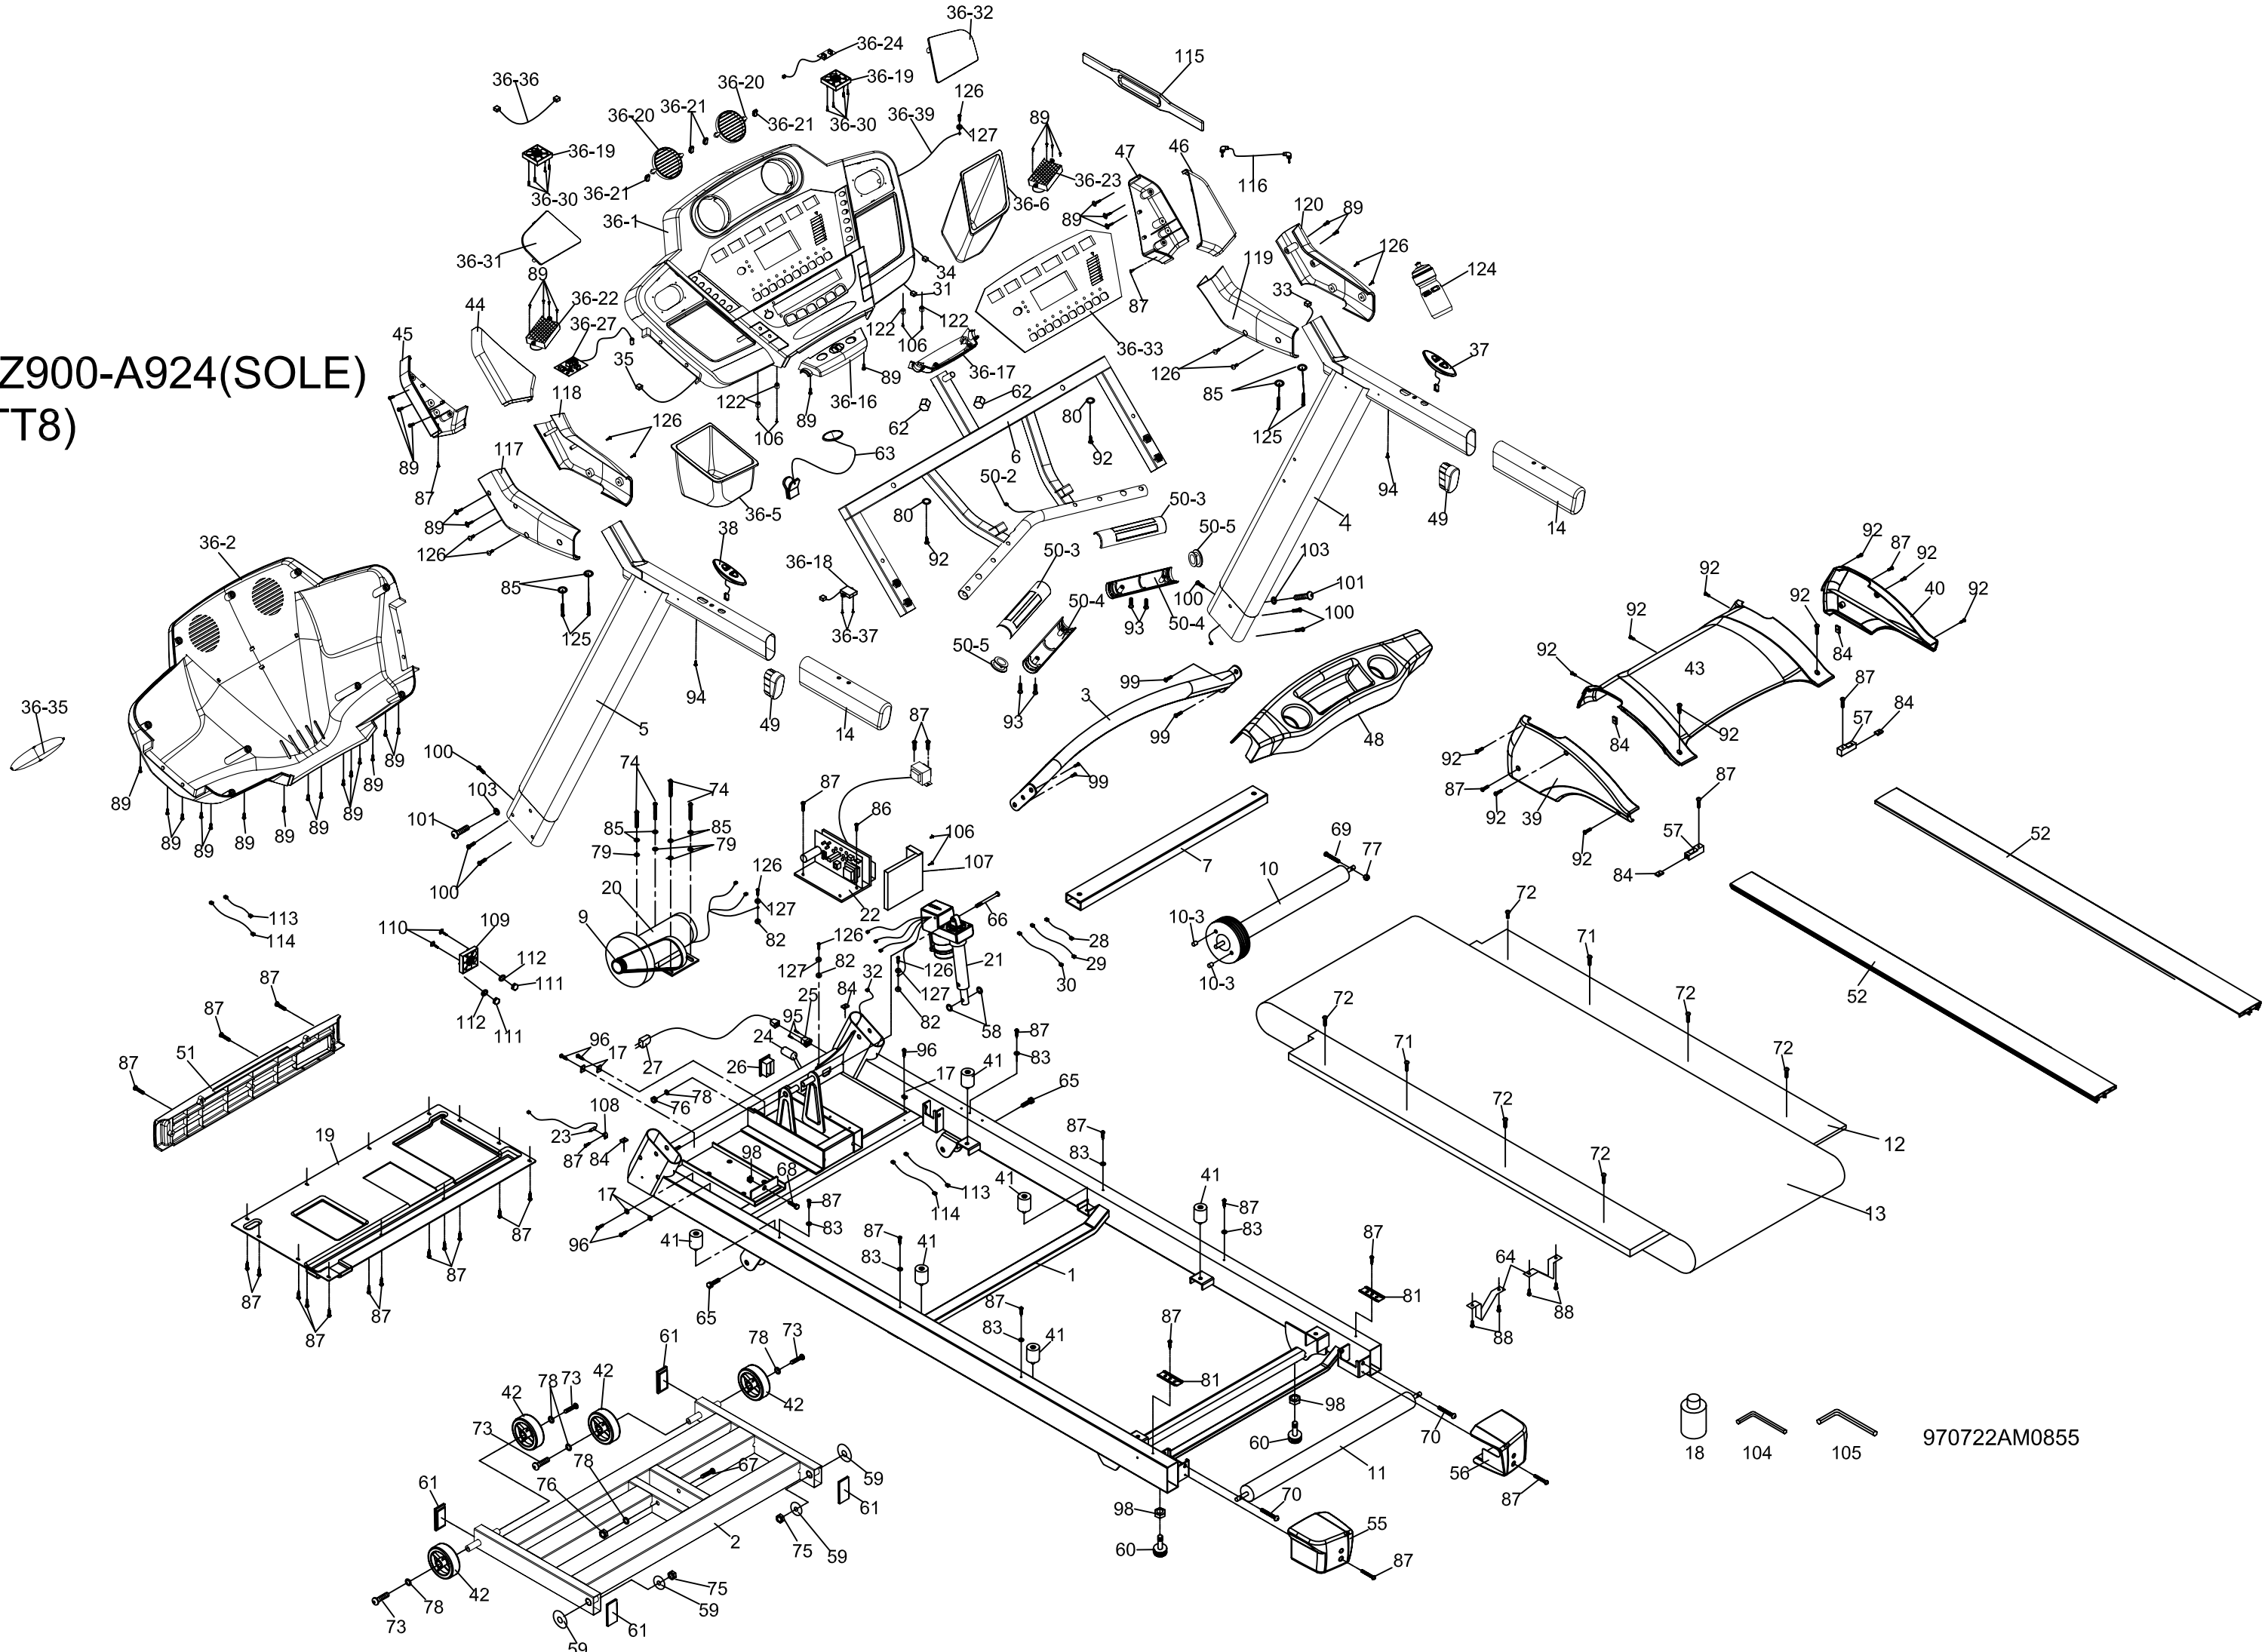

SZ900-A924(SOLE)  
(TT8)

970722AM0855

**SOLE - WTT8(588888) PARTS LIST**

Dyaco #	Description	Spirit #	Qty/set
2	Frame Base	003196	1
3	Incline Bracket	000999	1
4	Right Handrail Assembly	003081	1
5	Left Handrail Assembly	003084	1
6	Console Support	003105	1
7	Deck Cross Brace	003087	1
9	Drive Belt 240J/610J	022553	1
10	Front Roller W/Pulley	000499	1
10~3	Magnet	000507	2
11	Rear Roller	000500	1
12	Running Deck (1410x680x25mm)	000492	1
13	Running Belt (560x3250x2.5mm) - SOLE Logo	000956	1
14	Handle Bar Foam	003001	2
17	Wire Tie Mount	010083	5
18	Lubricant	022271	1
19	Frame Cover	000573	1
20	Motor (3.5 hp Turdan) (650mm wire)	003165	1
21	Incline Motor	022696	1
22	Controller	022282	1
23	1000 m/m_Sensor W/Cable	022561	1
24	Breaker	022448	1
25	Power Socket	022658	1
26	On/Off Switch	022476	1
27	Power Cord	022812	1
28	100m/m x 764 x 764_Connecting Wires (Black)	000321	1
29	150m/m x 764 x 764_Connecting Wires (White)	003037	1
30	150m/m x 764 x 764_Connecting Wires (Black)	003038	1
31	800 m/m_Computer Cable(Upper)	022720	1
32	550 m/m_Computer Cable(Lower)	007001	1
33	1100 m/m_Computer Cable (Middle)	000406	1
34	800 m/m_Speed Cable (Upper)	022754	1
35	800 m/m_Incline Cable (Upper)	022755	1
36	Console Assembly 2010 SN: 5888881002001015~1170	004281	1
36~1	Top Console Cover	003067	1
36~2	Bottom Console Cover	003070	1
36~5	Beverage Holder (L)	003072	1
36~6	Beverage Holder (R)	003073	1
36~16	Front Console Cover (Top)	003056	1
36~17	Front Console Cover (Bottom)	003057	1
36~18	300m/m_Safety Switch Module W/ Cable	003020	1
36~19	Fan	003115	2
36~20	Deflector Fan Grill	000983	2
36~21	Fan Grill Anchor	000807	4
36~22	700m/m_Speaker	003062	1
36~23	250m/m_Speaker	003063	1
36~24	Amplifier	003064	1
36~27	Receiver, HR Assembly	022804	1
36~30	3.5x32 m/m_Self Tapping Screw	000914	8
36~31	Speaker Iron Net (L)	003106	1
36~32	Speaker Iron Net (R)	003107	1
36~33	Face Plate Lens Cover	004297	1
36~35	Badge, Console(SOLE LOGO) (Bottom)	003076	1
36~36	Power Cord Of Amplifier	003065	1
36~37	3x10 m/m_Self Tapping Screw	023082	2
36~39	400m/m_Console Ground Wire	005013	1
37	300m/m_Speed Adjustment Switch W/Cable	003068	1
38	300m/m_Incline Adjustment Switch W/Cable	003069	1
39	Motor Base Cap (L)	000453	1
40	Motor Base Cap (R)	000454	1
41	Cushion (M8x30x35-Deck)	030060	6
42	Ø81 x35_Transportation Wheel	023016	4
43	Top Motor Cover	000441	1
44 & 45	Left Connecting Cap SET	003074	1
46 & 47	Right Connecting Cap SET	003075	1
48	Beverage Holder	000456	1
49	Ellipse End Cap	003025	2
50	Handpulse Assembly (w/cable)	022672	2
51	Front Motor Cover	000457	1
52	1400m/m_Foot Rail	000532	2
55	Rear Adjustment Base (L)	000458	1
56	Rear Adjustment Base (R)	000459	1
57	Motor Cover Anchor	000922	2
58	Ø24 x Ø10 x 3T_Nylon Washer (A)	023214	2
59	Ø50 x Ø13 x 3T_Nylon Washer (B)	023215	4
60	Ø37 x 3/8" Foot Pad	022713	2
61	25 x 50_Square End Cap	000630	4
62	13m/m_Bolt Cap	003024	2
63	800m/m_Ellipse Safety Key	003023	1
64	70m/m_Belt Guide	000595	2
65	1/2" x 57m/m_Hex Head Screw	007111	2
66	3/8" x 4-1/2" Socket Head Cap Screw (Alloy Steel)	000580	1
67	3/8" x 4" Socket Head Cap Screw (Alloy Steel)	007088	1
68	3/8" x 1-3/4" Hex Head Screw	030046	1
69	M8 x 60m/m_Hex Head Screw	030025	1
70	M8 x 80m/m_Socket Head Cap Screw	023022	2
71	M8 x 55m/m_Flat Head Countersink Screw	007138	2
72	M8 x 35m/m_Flat Head Countersink Screw	030020	6
73	3/8" x 3/4" Button Head Socket Screw	022999	4
74	3/8" x 1" Hex Head Screw	000061	4
75	1/2" x 15T_Nyloc Nut	007139	2
76	3/8" x 7T_Nyloc Nut	000080	2
77	M8_Nyloc Nut (M8x8T)	004064	1
78	Ø19 x Ø10 x 1.5T_Flat Washer	003116	6
79	Ø25 x Ø10 x 1.5T_Flat Washer	007116	4
80	Ø5 x Ø15 x 1.0T_Flat Washer	006148	2
81	Ø6.5 x 25 x 1.0T x 2.5H_Concave Washer	023010	2
82	M5_Raised Washer	007122	3
83	Ø6.5 x 25 x 1.5T x 5.8H_Concave Washer	023010	6
84	M5_Iron Plate Head	010109	6
85	3/8"x2.0T_Split Washer	000053	8
86	5 x19 m/m_Tapping Screw	030057	1
87	5 x16 m/m_Self Tapping Screw	010150	35
88	4x12 m/m_Self Tapping Screw	000070	4
89	3.5x12 m/m_Self Tapping Screw	010113	35
92	5x16 m/m_Tapping Screw	010110	13
93	3x10 m/m_Tapping Screw	010115	4
94	4x50 m/m_Self Tapping Screw	003122	2
95	3x10 m/m_Self Tapping Screw	023082	2
96	3.5 x16m/m_Tapping Screw	022979	5
98	3/8" Nut	010125	3
99	5/16" x 3/4" Button Head Socket Screw	022523	4
100	5/16" x 1/2" Button Head Socket Screw	003078	6
101	3/8" x 2" Button Head Socket Screw	023090	2
103	Ø10_Raised Washer	007144	2
104	Combination M5 Allen Wrench & Phillips Head Screw Driver	000089	1
105	M6_Allen Wrench	022973	1
106	3x8m/m_Self Tapping Screw	007125	6
107	1.5T_Controller Back Plate	007168	1
108	Sensor Rack	022989	1
109	Controller Fan	000609	1
110	M4x35 m/m_Phillips Head Screw	007142	2
111	M4_Nyloc Nut	030031	2
112	Ø4 x Ø10 x 1.0T_Flat Washer	003186	2
113	250m/m_Motor Fan Connecting Cable(Black)	007036	1
114	250m/m_Motor Fan Connecting Cable(Red)	007037	1
115	Chest Strap	022945	1
116	400m/m_Audio Cable	004000	1
117	Left Handgrip Side Cap (L) (LL)	003005	1
118	Left Handgrip Side Cap (R) (LR)	003006	1
119	Right Handgrip Side Cap (L) (RL)	003007	1
120	Right Handgrip Side Cap (R) (RR)	003008	1
122	Plastic Washer (12x5.5T)	003108	4
124	Drink Bottle(SOLE LOGO)	000844	1
125	3/8"x1-3/4" Button Head Socket Screw	000067	4
126	M5x10m/m_Phillips Head Screw	000912	12
127	M5_Split Washer	003167	4
	Hardware Kit	003040	1
	Poly Sticker (Console)	003197	1
	Button Overlay	004296	1
	Upper Display	003141	1
	Lower Board	004117	1
	Poly Sticker (Side)	003208	2
	"STOP" Button Board	003148	1
	"START" Button Board	003149	1