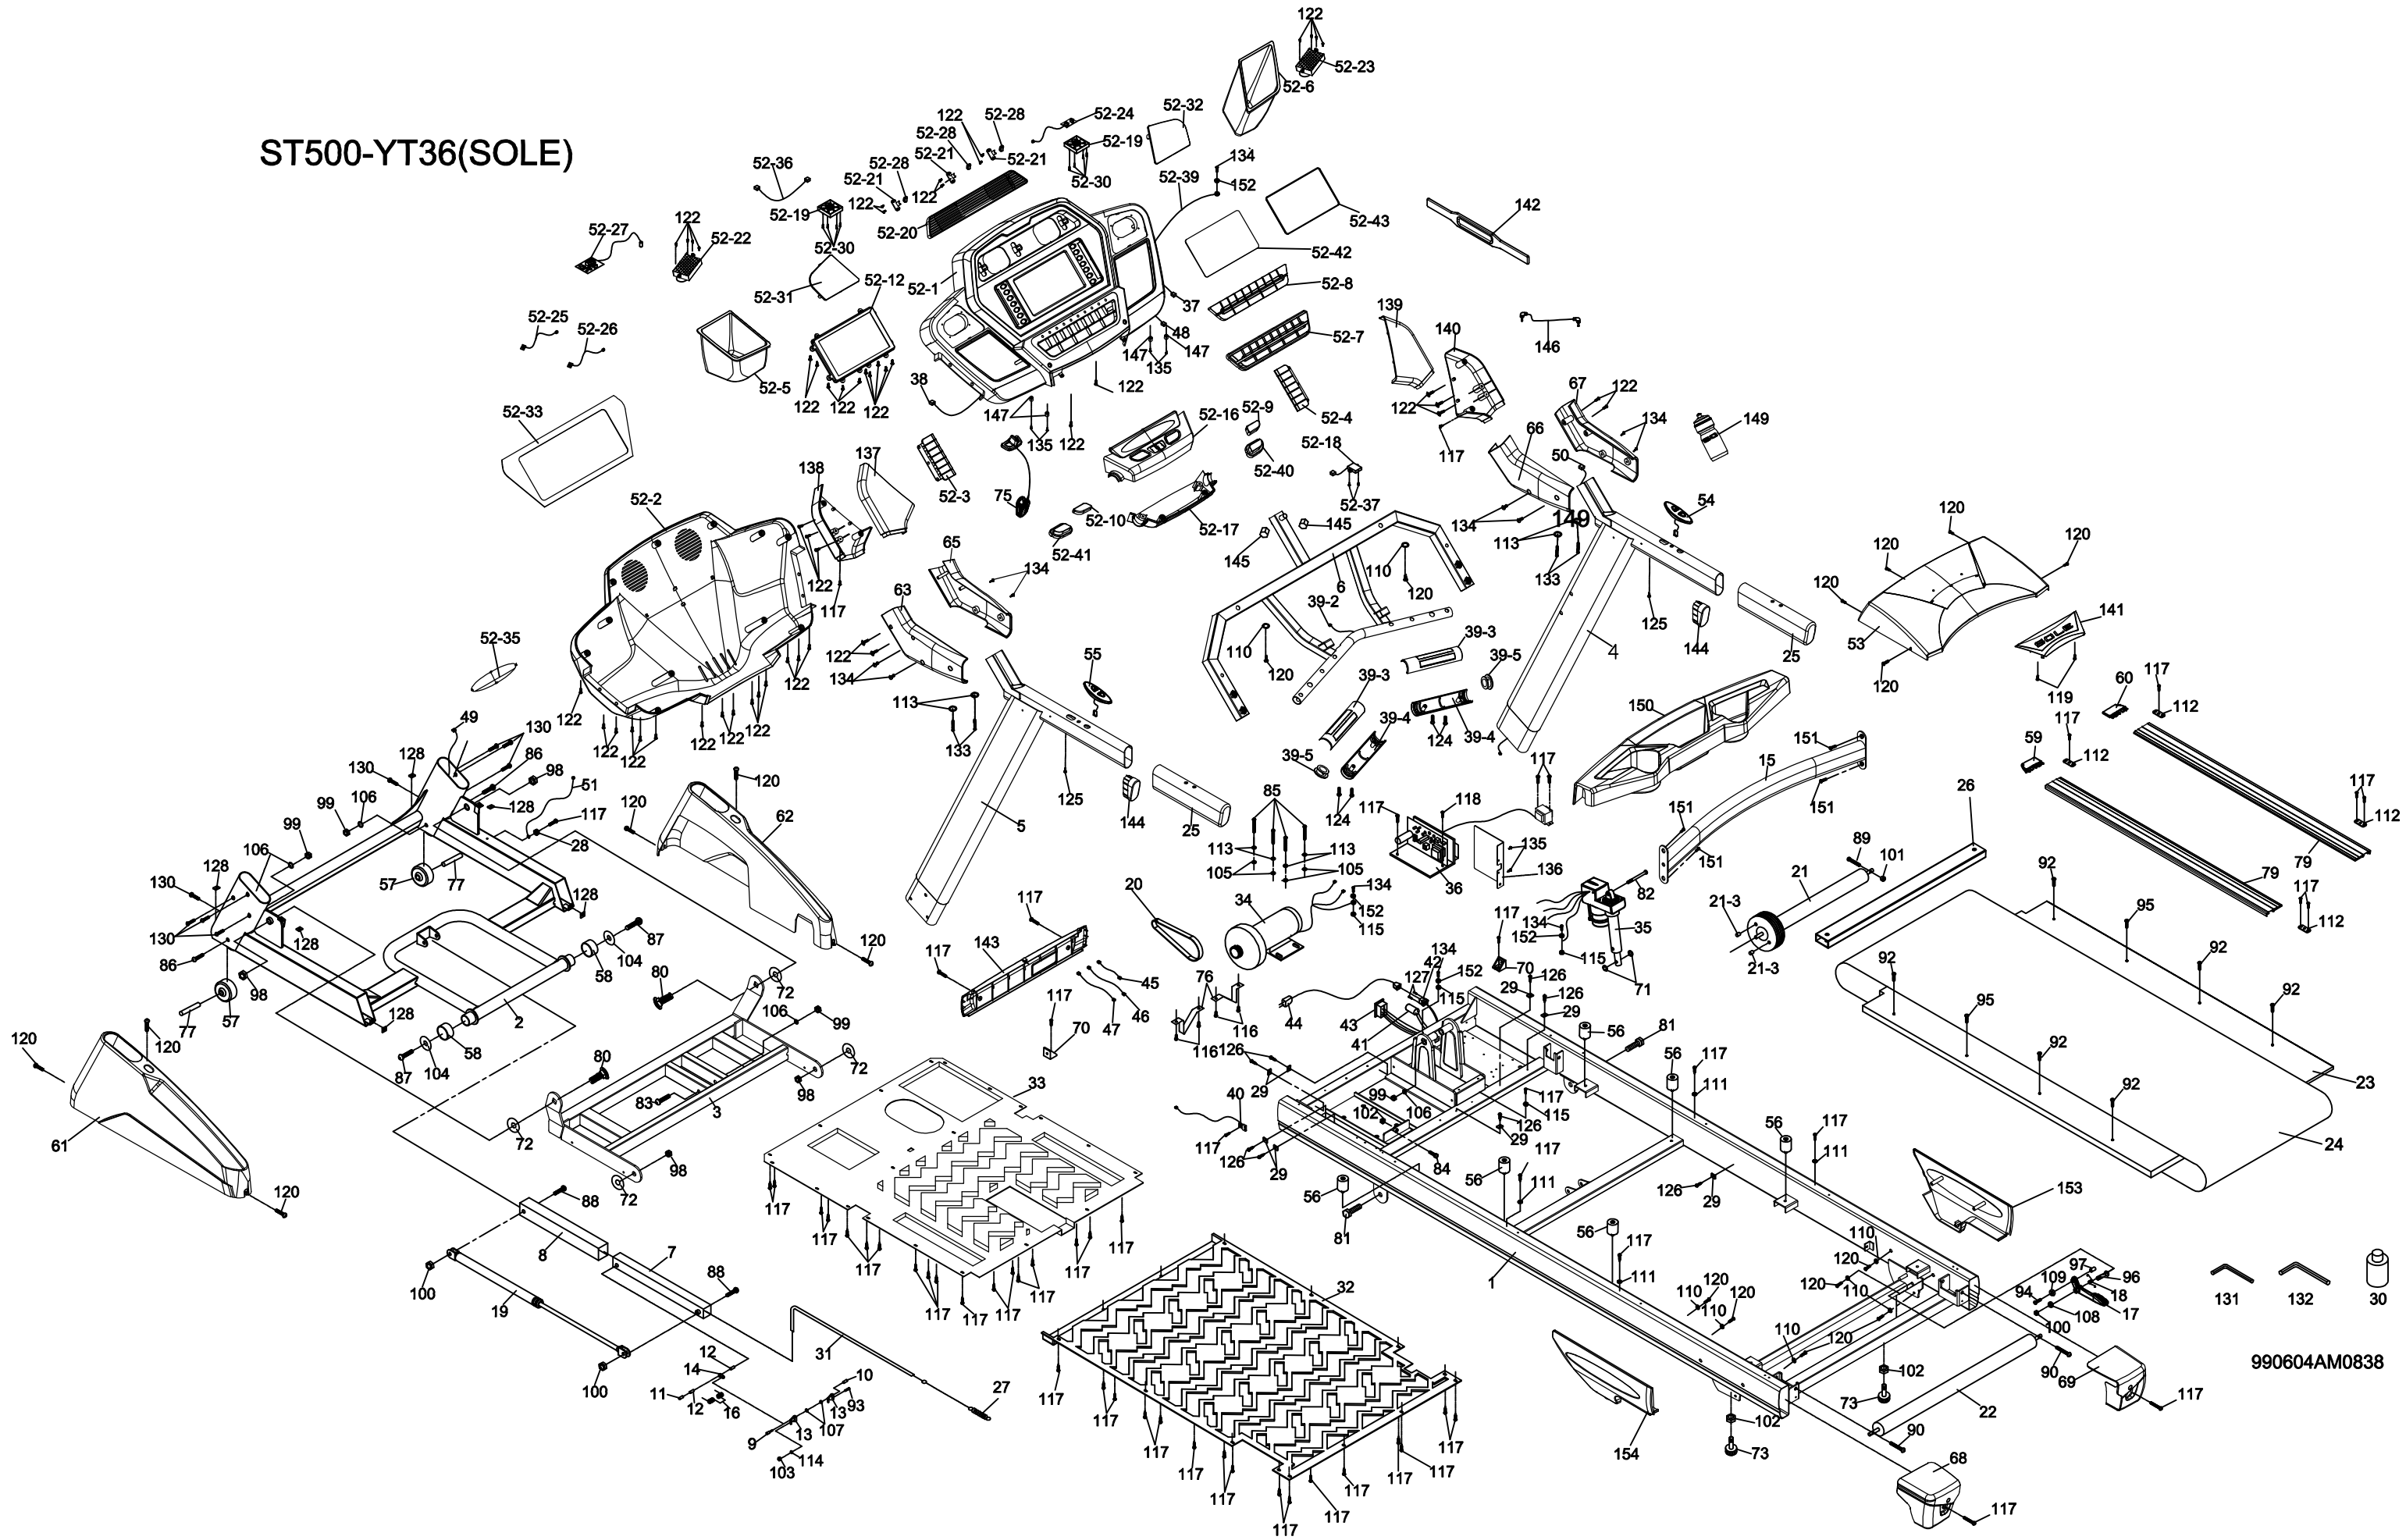

ST500-YT36(SOLE)

990604AM0838

SOLE - AF85(585810) PARTS LIST

Dyaco #	Description	Spirit #	Qty
2	Frame Base	003384	1
3	Incline Bracket	003160	1
4	Right Upright	003146	1
5	Left Upright	003159	1
6	Console Support	003299	1
7	Locking Cable Assembly	022649	1
15	Handrail Support	003156	1
17	Release Lever	000506	1
18	ChenChin Torsion-Spring	000865	1
19	Cylinder (1000N)	023095	1
20	Drive Belt	022553	1
21	Front Roller W/Pulley	003237	1
22	Rear Roller	003238	1
23	Running Deck	004371	1
24	Running Belt (560 X 3210)	003236	1
25	PVC Handgrip	003001	2
27	Steel Cable Tension Spring	010026	1
28	Wire Clamp	020457	1
29	Wire Tie Mount	010083	8
30	Lubricant	022271	1
31	Steel Cable (955mm)	003323	1
32	Top Frame Cover (1060 x 725mm)	003318	1
33	Bottom Frame Cover (810 x 725mm)	003319	1
34	Motor (3.5hp YC 650mm wire)	003164	1
35	Incline Motor	022696	1
36	Controller	003246	1
37	800m/m_Speed Cable (Upper)	022754	1
38	800m/m_Incline Cable (Upper)	022755	1
39	Handpulse Assembly	022672	2
40	1200m/m_Sensor W/Cable	003343	1
41	Breaker	022448	1
42	Power Socket	022658	1
43	On/Off Switch	022476	1
44	Power Cord	022812	1
45	100mm x 764 x 764_Connecting Wire (Black)	000321	1
46	300mm x 764 x 764_Connecting Wire (White)	000320	1
47	300mm x 764 x 764_Connecting Wire (Black)	000319	1
48	800m/m_Computer Cable (Upper)	022720	1
49	1150m/m_Computer Cable (Lower)	022721	1
50	1200m/m_Computer Cable (Middle)	000575	1
51	1000m/m_Ground Wire	003002	1
52	Console Assembly	003243	1
52~1	Console Top Cover	003248	1
52~2	Console Bottom Cover	003249	1
52~3	INCLINE Key	003250	1
52~4	SPEED Key	003251	1
52~5	Drink Bottle Holder (L)	003072	1
52~6	Drink Bottle Holder (R)	003073	1
52~7	Lower Controller Button - TPR	003254	1
52~8	Button Frame	003255	1
52~9	STOP Key Cover(Outer)	003256	1
52~10	START Key Cover(Outer)	003257	1
52~12	PCB Board	003258	1
52~16	Front Console Cover (Top)	003379	1
52~17	Front Console Cover (Bottom)	003057	1
52~18	300m/m_Safety Switch Module W/Cable	003261	1
52~19	Fan Assembly	003066	1
52~20	Deflector Fan Grill	003263	1
52~21	Anchor	003264	3
52~22	550m/m_Speaker W/Cable	003062	1
52~23	200m/m_Speaker W/Cable	003063	1
52~24	Amplifier Controller	003267	1
52~25	300m/m_Sound Board	003268	1
52~26	500m/m_Sound Board	003269	1
52~27	Receiver, HR Assembly	003270	1
52~28	Fan Grill Anchor	003271	3
52~30	3.5 x 32m/m_Sheet Metal Screw	000914	8
52~31	Speaker Iron Net (L)	003272	1
52~32	Speaker Iron Net (R)	003273	1
52~33	Face Plate Lens Cover	003274	1
52~35	Badge, Console	003076	1
52~36	600m/m_Amplifier Cable	003337	1
52~37	3 x 10m/m_Sheet Metal Screw	023082	2
52~39	400m/m_Console Ground Wire	005013	1
52~40	STOP Key-TPR	003277	1
52~41	START Key-TPR	003278	1
52~42	9" LCD Transparent Piece	003279	1
52~43	9" Water-resist Rubber	003280	1
53	Motor Top Cover	003360	1
54	300m/m_Speed Adjustment Switch W/Cable	003068	1
55	300m/m_Incline Adjustment Switch W/Cable	003069	1
56	Cushion	030060	6
57	Ø75 x 35L_Transportation Wheel	022479	2
58	Ø62 x Ø32 x 30L_Transportation Wheel	000127	2
59	Foot Rail Cap (L)	000603	1
60	Foot Rail Cap (R)	000604	1
61	Frame Base Cover (L)	003372	1
62	Frame Base Cover (R)	003373	1
63	Left Handgrip Side Cap (L)	003005	1
65	Left Handgrip Side Cap (R)	003006	1
66	Right Handgrip Side Cap (L)	003007	1
67	Right Handgrip Side Cap (R)	003008	1
68	Rear Adjustment Base (L)	003316	1
69	Rear Adjustment Base (R)	003317	1
70	Motor Cover Anchor	022484	2
71	Ø10 x Ø24 x 3T_Nylon Washer(A)	023214	2
72	Ø50 x Ø13 x 3T_Nylon Washer(B)	023215	4
73	Adjustment Foot Pad	022713	2
75	800m/m_Safety Key	004374	1
76	Belt Guide	000595	2
77	Wheel Sleeve	023101	2
79	Foot Rail (1380mm)	000971	2
80	1/2" x 1-1/4" _Carriage Bolt	007086	2
81	1/2" x 1" _Hex Head Bolt	003083	2
82	3/8" x 4-1/2" _Socket Head Cap Bolt (Alloy Steel)	000580	1
83	3/8" x 3-3/4" _Button Head Socket Bolt	007112	1
84	3/8" x 1-1/2" _Hex Head Bolt	000062	1
85	3/8" x 1-1/4" _Hex Head Bolt	000061	4
86	3/8" x 2" _Flat Head Socket Bolt	022885	2
87	5/16" x 1" _Button Head Socket Bolt	000125	2
88	5/16" x 2-3/4" _Button Head Socket Bolt	022314	2
89	M8 x 60m/m_Hex Head Bolt	030025	1
90	M8 x 80m/m_Socket Head Cap Bolt (Alloy Steel)	023022	2
92	M8 x 35m/m_Flat Head Countersink Bolt	030020	6
93	M3 x 10m/m_Phillips Head Screw	030019	1
94	M5 x 20m/m_Phillips Head Screw	007114	1
95	M8 x 55m/m_Flat Head Countersink Bolt	007138	2
96	5/16" x 42 m/m_Button Head Socket Bolt	007115	1
97	M5_Nyloc Nut	007096	1
98	1/2" x 8T_Nyloc Nut	023102	4
99	3/8" x 7T_Nyloc Nut	023121	4
100	5/16" x 6T_Nyloc Nut	030039	3
101	M8 x 8T_Nyloc Nut	004064	1
102	3/8" x 6.5T_Nut	010125	3
103	M3_Nut	007124	1
104	Ø35 x Ø5/16" x 1.5T_Flat Washer	000113	2
105	Ø25 x Ø10 x 1.5T_Flat Washer	007116	4
106	Ø19 x Ø10 x 1.5T_Flat Washer	003116	4
107	Ø5 x Ø10 x 1.0T_Flat Washer	021991	2
108	Ø5/16" x Ø18 x 1.5T_Flat Washer	000077	1
109	Ø5 x Ø12 x 1.0T_Flat Washer	007118	1
110	Ø5 x Ø15 x 1.0T_Flat Washer	006148	8
111	Ø6 x Ø23 x 13 x 5.5 x 3T_Nylon Dished Washer	023128	4
112	Ø5.5 x 27 x 60 x 1.0T x 2.5H_Concave Washer	003143	4
113	Ø10 x 2T_Split Washer	007120	8
114	M3_Split Washer	007121	1
115	M5_Star Washer	007122	4
116	4 x 12m/m_Sheet Metal Screw	000070	4
117	5 x 16m/m_Tapping Screw	008147	58
118	5 x 19m/m_Tapping Screw	030057	1
119	3.5 x 6 m/m_Sheet Metal Screw	023126	2
120	5 x 16m/m_Tapping Screw	010110	19
122	3.5 x 12 m/m_Sheet Metal Screw	010113	51
124	3 x 10 m/m_Tapping Screw	010115	4
125	4 x 50m/m_Sheet Metal Screw	003122	2
126	3.5 x 16 m/m_Tapping Screw	022979	8
127	3 x 10 m/m_Sheet Metal Screw	023082	2
128	M5_Speed Nut Clip	010109	6
130	5/16" x 1/2" _Button Head Socket Bolt	003078	8
131	Combination M5 Allen Wrench & Phillips Head Screw Driver	000089	1
132	M6_Allen Wrench	022973	1
133	3/8" x 1-3/4" _Button Head Socket Bolt	000067	4
134	M5 x 10m/m_Phillips Head Screw	004264	12
135	3 x 8m/m_Sheet Metal Screw	007125	6
136	Controller Back Plate	007168	1
137	Left Connecting Cap (Top)	003295	1
138	Left Connecting Cap (Bottom)	003296	1
139	Right Connecting Cap (Top)	003297	1
140	Right Connecting Cap (Bottom)	003298	1
141	Top Motor Cover Plate	003368	1
142	Chest Strap	022945	1
143	Front Motor Cover	003374	1
144	Handgrip End Cap	003025	2
145	Bolt Cap	003024	2
146	400m/m_Audio Cable	004000	1
147	Plastic Washer	003108	4
149	Drink Bottle	000844	1
150	Beverage Holder	003293	1
151	5/16" x 3/4" _Button Head Socket Bolt	022523	4
152	M5_Split Washer	003167	4
153	Logo Cover (R)	003303	1
154	Logo Cover (L)	003304	1
	Hardware Kit	003003	1
	Button Overlay	003395	1
	Console Overlay - Red	003396	1
	Console Poly Sticker	003401	1
	Safety Key Red Dot Sticker	003404	1