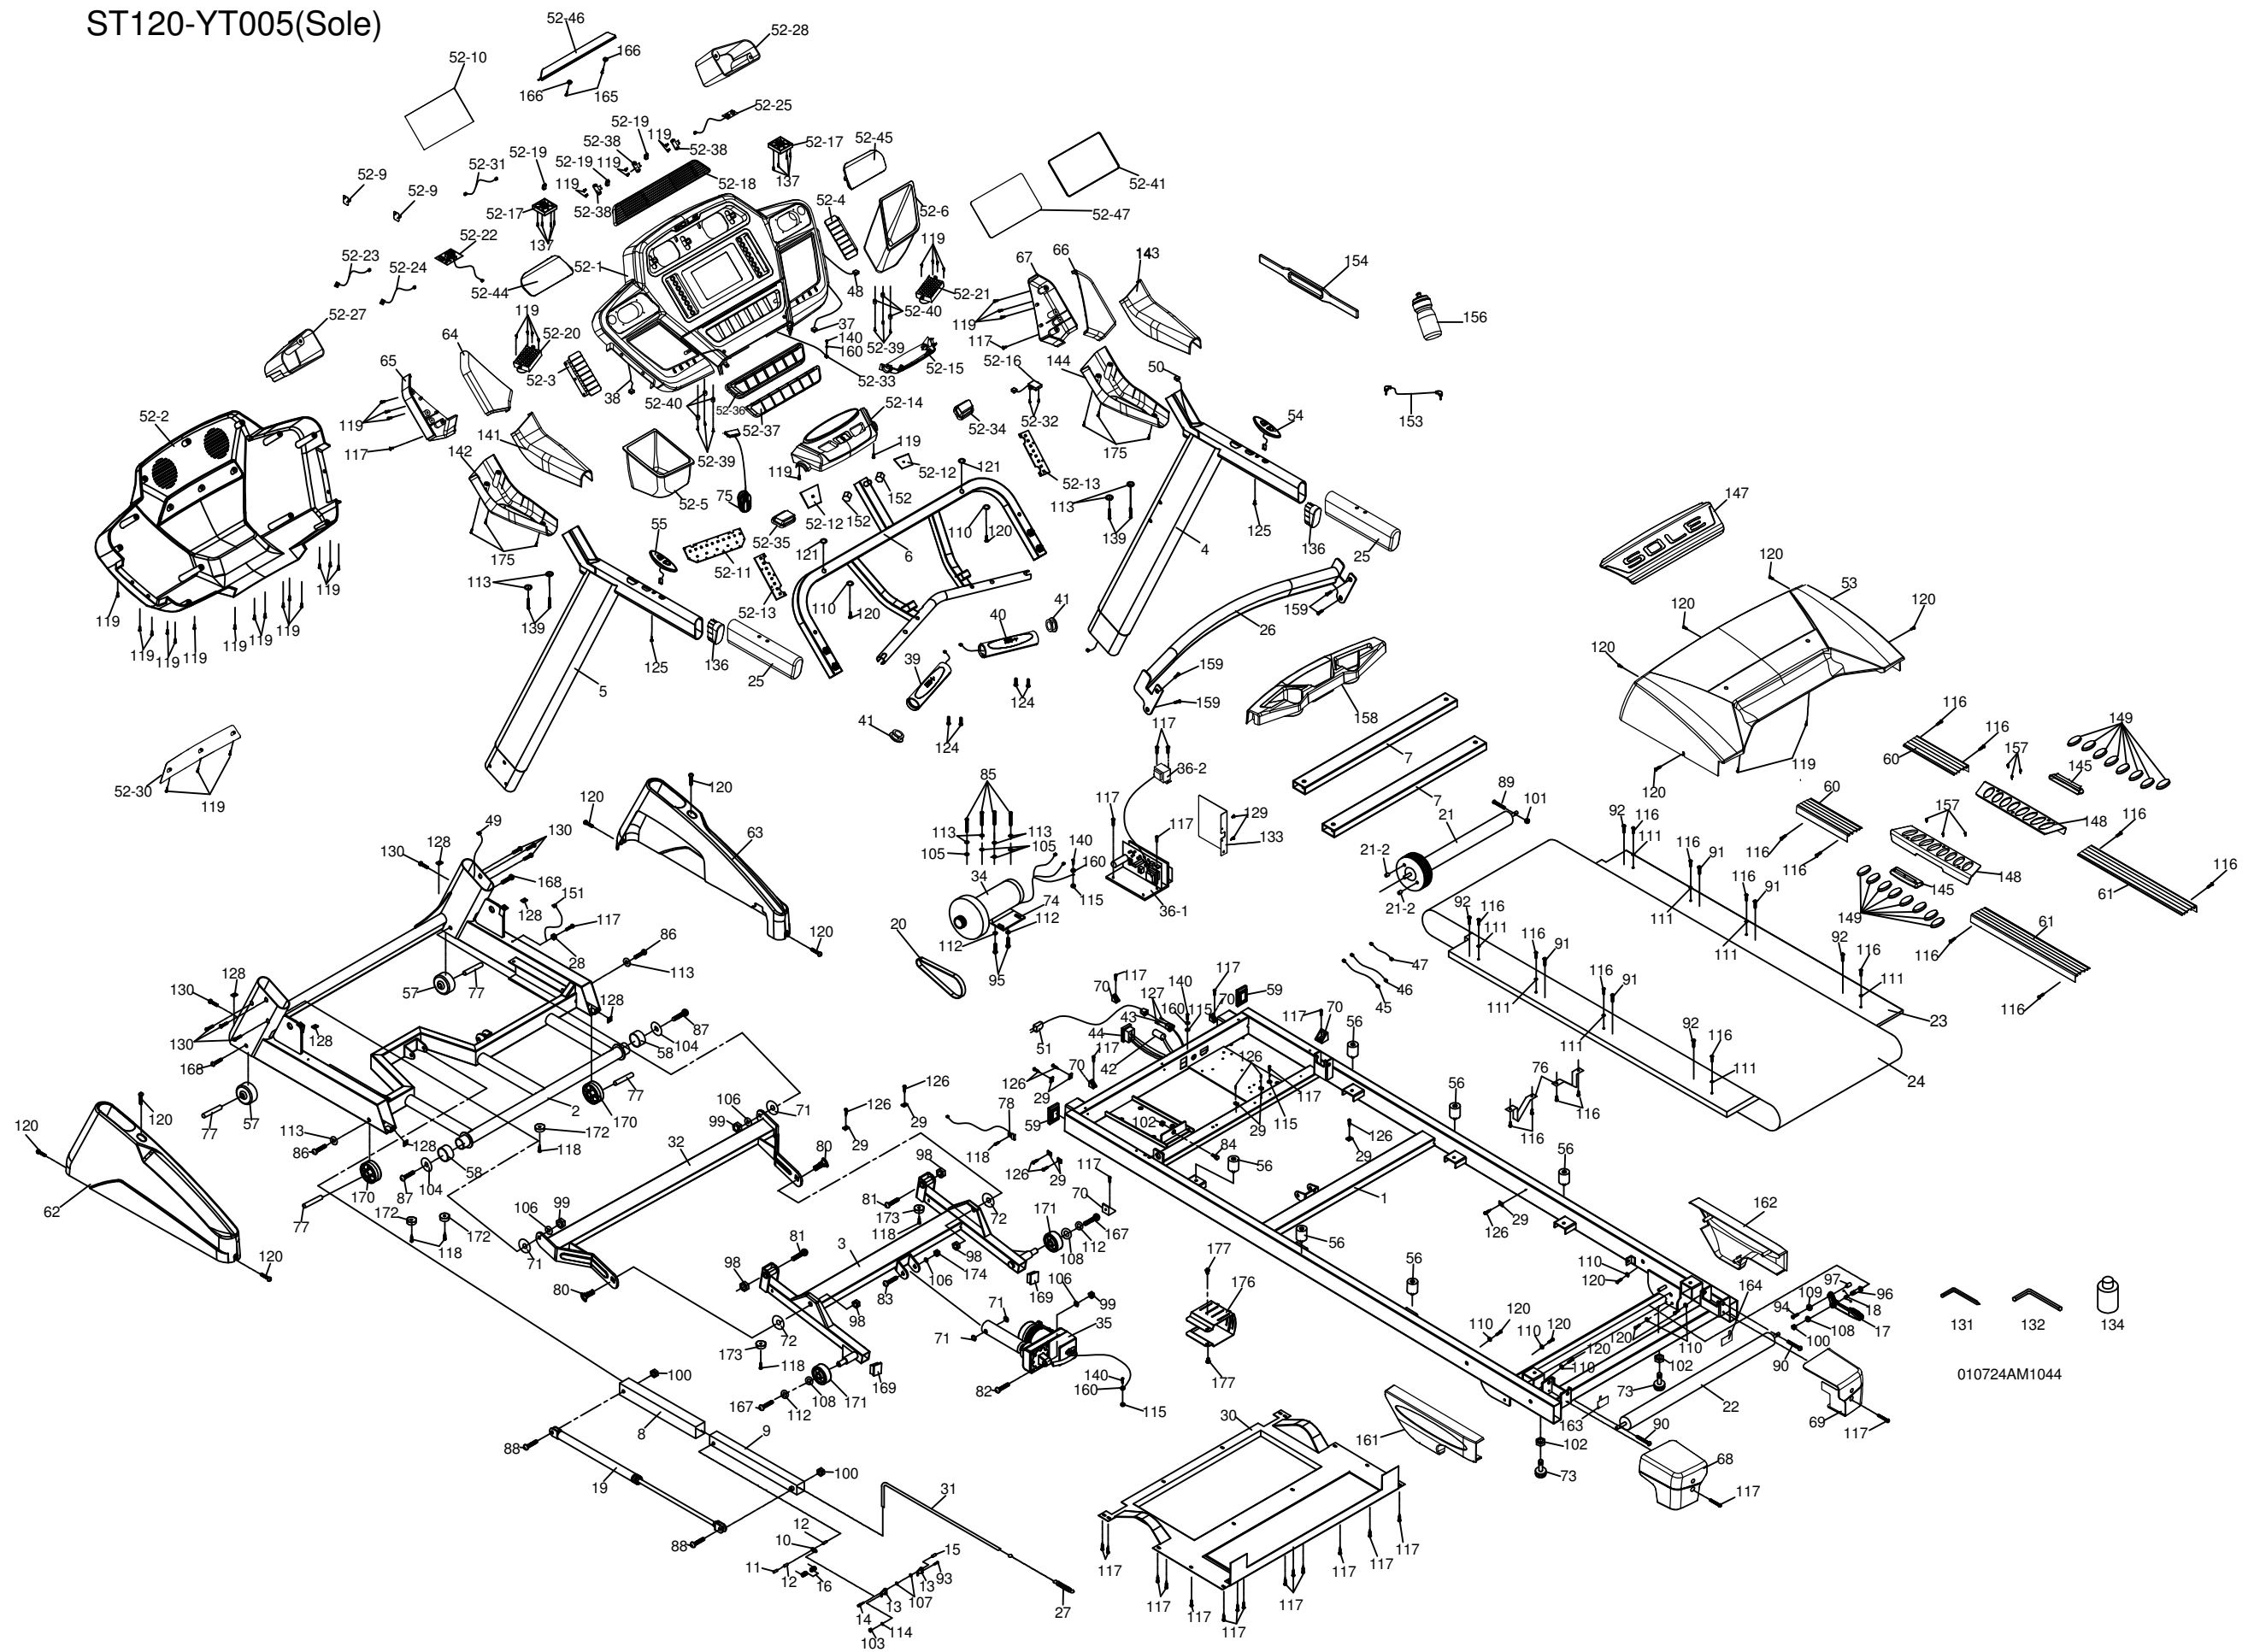

ST120-YT005(Sole)

131 132 134
010724AM1044

SOLE - F63-563812 - PARTS LIST

Dyaco #	Material #	Detailed Descriptions	QTY
1	AA010108-Q2	Main Frame	1
2	AA020028-Q2	Frame Base	1
2	RAA020028-Q2	Frame Base assembly	1
3	AA030019-Q2	Incline Bracket	1
3	RAA030019-Q2	Incline Bracket assembly	1
4	AA040066-Q2	Right Upright	1
4	RAA040066-Q2	Right Upright assembly	1
5	AA040059-Q2	Left Upright	1
5	RAA040059-Q2	Left Upright assembly	1
6	AA050029-Q2	Console Support	1
7	TT440095-Q2	Deck Cross Brace-□20×40×2.0T×650L	2
8	AA060001-Q2	Outer Slide	1
9	AA060023-Z2	Inner Slide	1
8+9	RAA060001E-Q2	Outer +Inner Slide assembly	
10	B020001-Z1	Link-2T	1
11	C010003-Z1	Link Shaft-Ø8 × 30L	1
12	C070025-Z1	Shaft Bushing-Ø8.2 × Ø12.7 × 11.5L	2
13	B020002-Z1	Fastening Bracket-2T	2
14	C040005-Z1	Clevis Pin-Ø5×Ø8×24.5L	1
15	C070026-Z1	Fastening Bushing-Ø5.2 × Ø8 × 9L	1
16	K010001	Dual Torsion-Spring-Ø1.0	1
17	P060219-A7	Release Lever	1
18	K010002	ChenChin Torsion-Spring-Ø1.8	1
19	K060022	Cylinder	1
20	N010001	Drive Belt-8J240	1
21	K140081	Front Roller W/Pulley-Ø58.5×608L	1
22	K140018-Z3	Rear Roller-Ø60×550L	1
23	H140036	Running Deck-1455 × 710 × 18T	1
24	H0613240-P5	Running Belt-510 × 3240 × 1.6T	1
25	L030014-A1	PVC Handgrip-Ø36×76×3.0T×266L	2
26	AA060046-Q2	Handrail Support	1
27	K010003	Steel Cable Tension Spring-Ø2.0	1
28	N050002	Wire Clamp-Ø1/4"	1
29	P060281	Wire Tie Mount	10
30	P090098	Motor Bottom Cover	1
31	K020047	Steel Cable-1095mm	1
32	AA060045-Q2	Folding Assembly Bracket	1
34	G020170D	Motor-YC252/Ø35/2.5HP/4000rpm/90V Label : 3.0HP	1
35	G110072	Incline Motor-JS15A,N30128L,115V	1
36~1	D020028	Motor Controller-YJ-2256L	1
36~2	D022028	Adaptor-06144/120V(120V-12V/2A+12V/1A)EI-57	1
37	E050058	800m/m_Speed Cable (Upper)	1
38	E050079	800m/m_Incline Cable (Upper)	1
39	F090233	Handpulse Assembly (L)	1
40	F090234	Handpulse Assembly (R)	1
41	P060065-A1	Handpulse End Cap	2
42	F020005	Breaker-ZE-800,250/125VAC,15A	1
43	F010007	Power Socket-DB-14/15A/125VAC	1
44	F030001	On/Off Switch-RF-1004-NBR#W1A 5mmT	1