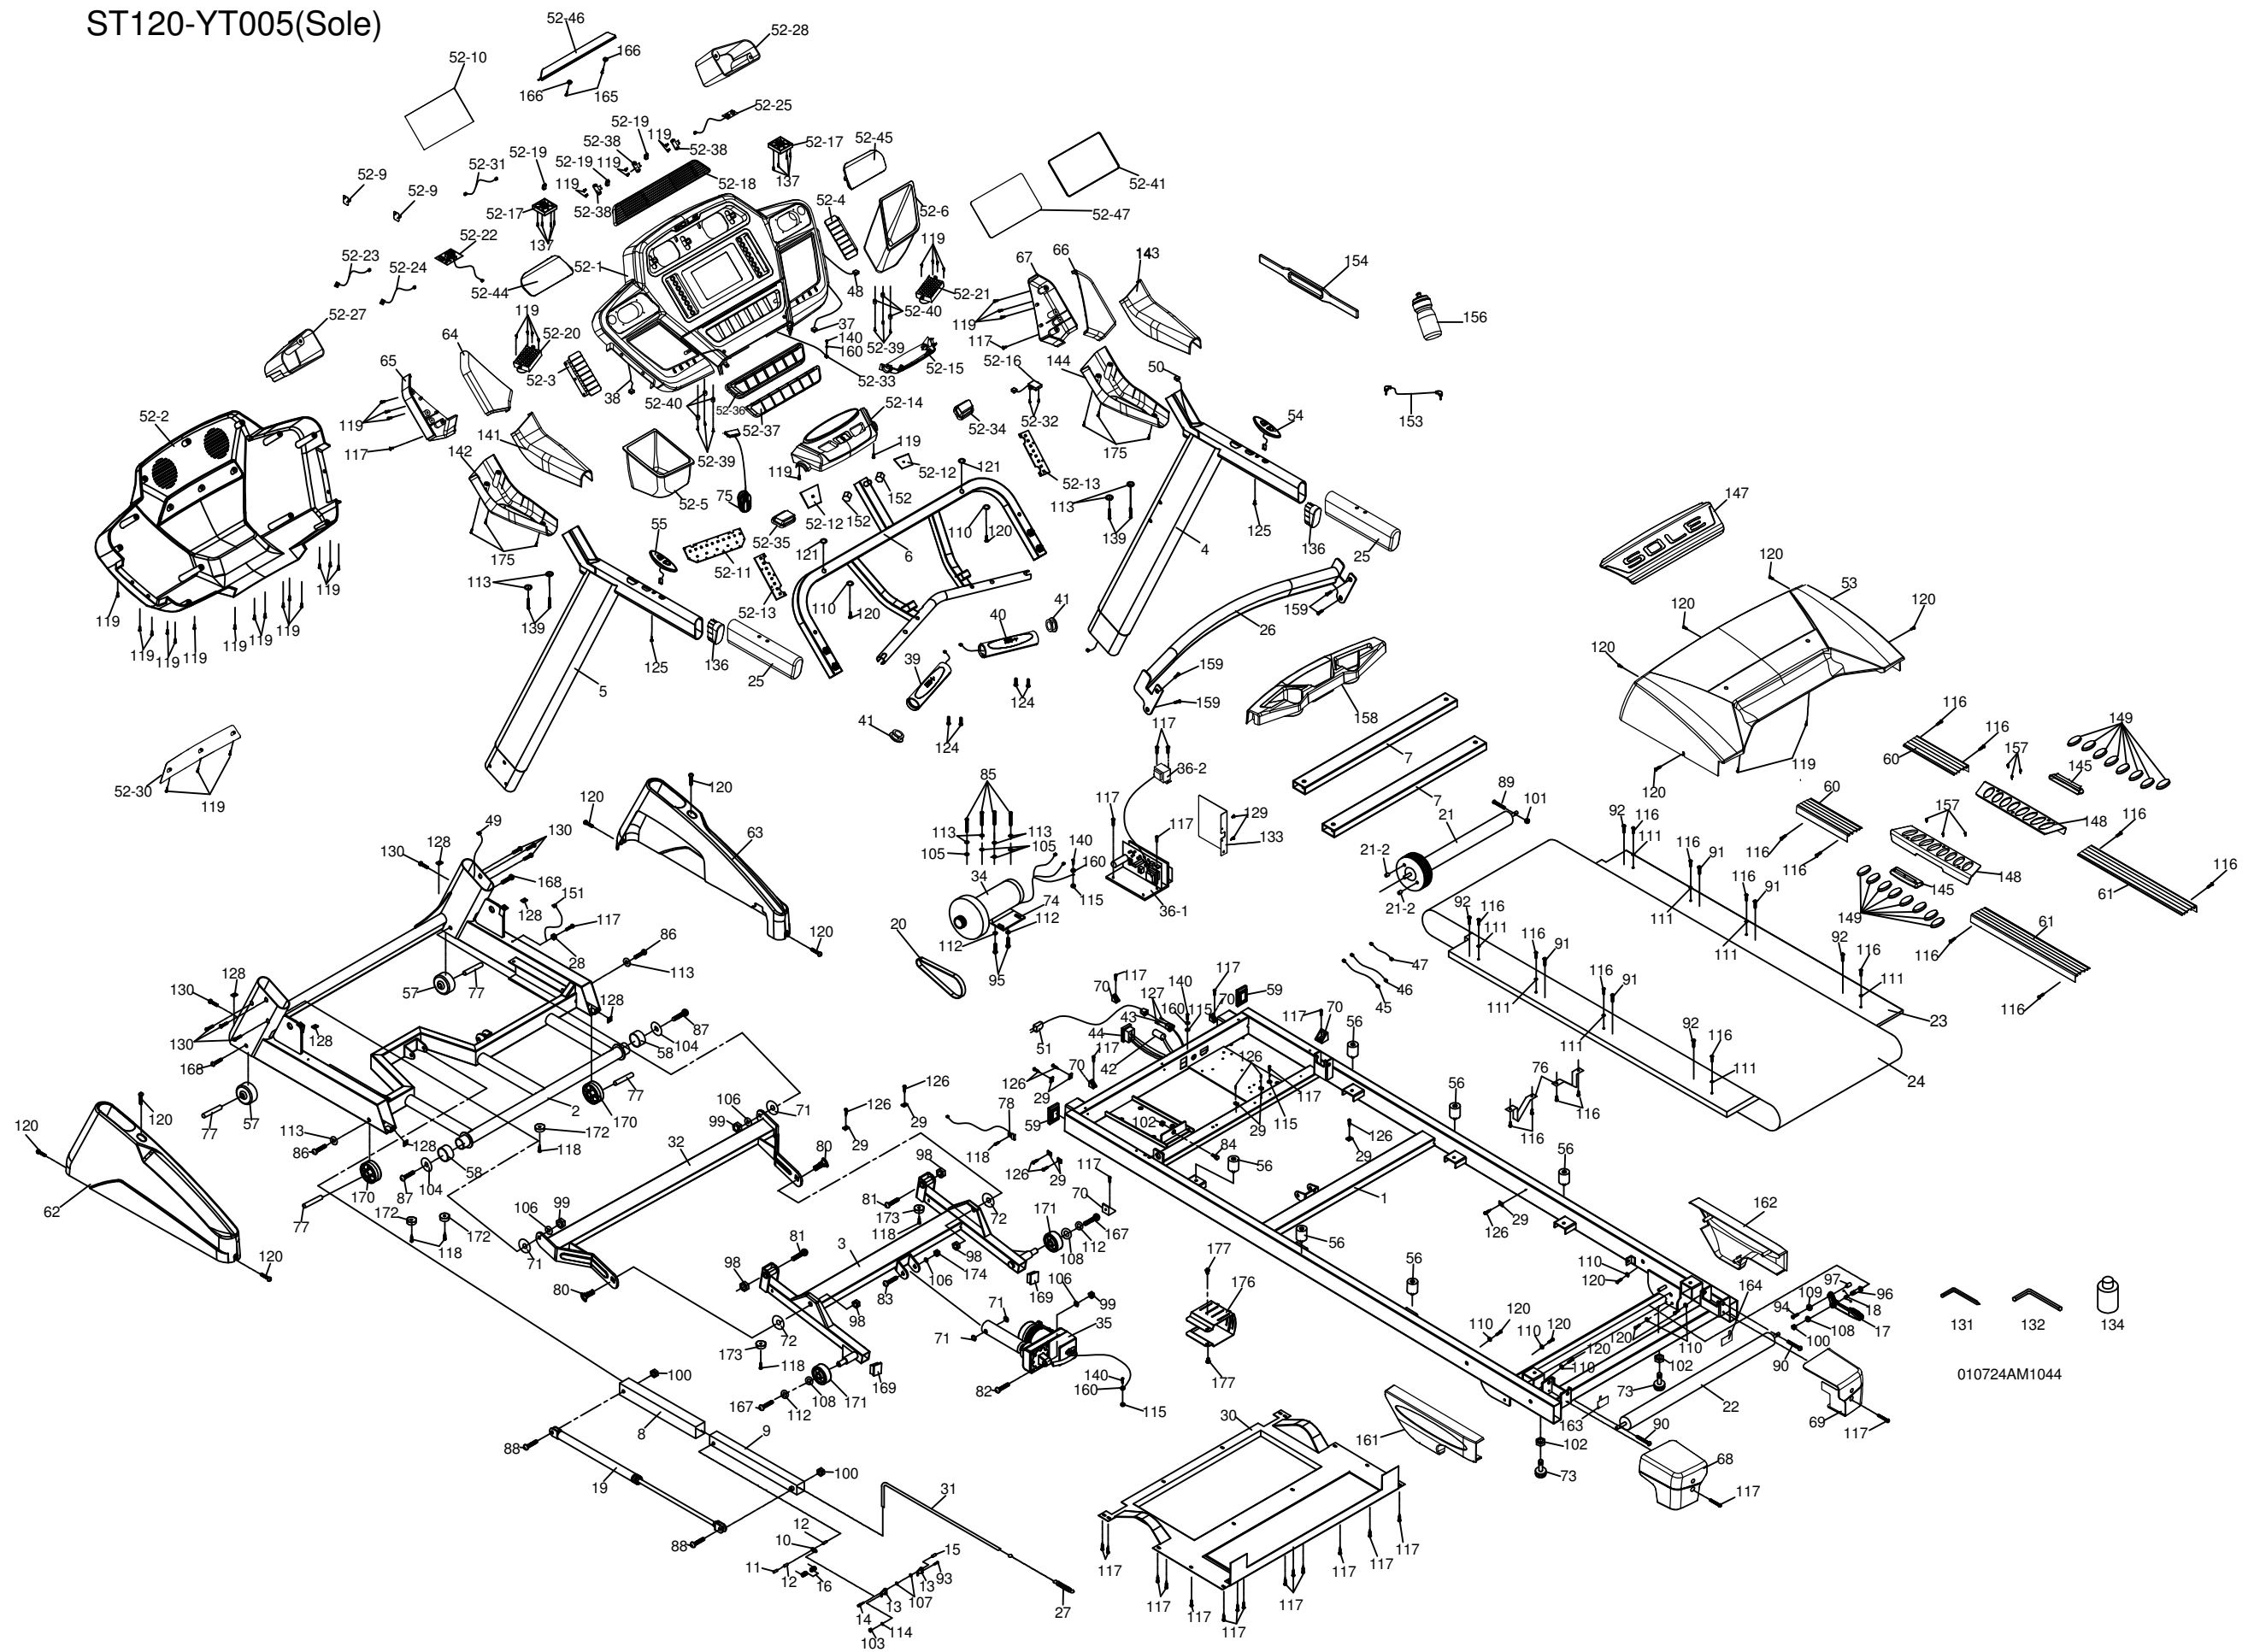

ST120-YT005(Sole)

# SOLE - F63-563812 - PARTS LIST

Dyaco #	Material #	Detailed Descriptions	QTY
1	AA010108-Q2	Main Frame	1
2	AA020028-Q2	Frame Base	1
2	RAA020028-Q2	Frame Base assembly	1
3	AA030019-Q2	Incline Bracket	1
3	RAA030019-Q2	Incline Bracket assembly	1
4	AA040066-Q2	Right Upright	1
4	RAA040066-Q2	Right Upright assembly	1
5	AA040059-Q2	Left Upright	1
5	RAA040059-Q2	Left Upright assembly	1
6	AA050029-Q2	Console Support	1
7	TT440095-Q2	Deck Cross Brace-□20×40×2.0T×650L	2
8	AA060001-Q2	Outer Slide	1
9	AA060023-Z2	Inner Slide	1
8+9	RAA060001E-Q2	Outer +Inner Slide assembly	
10	B020001-Z1	Link-2T	1
11	C010003-Z1	Link Shaft-Ø8 × 30L	1
12	C070025-Z1	Shaft Bushing-Ø8.2 × Ø12.7 × 11.5L	2
13	B020002-Z1	Fastening Bracket-2T	2
14	C040005-Z1	Clevis Pin-Ø5×Ø8×24.5L	1
15	C070026-Z1	Fastening Bushing-Ø5.2 × Ø8 × 9L	1
16	K010001	Dual Torsion-Spring-Ø1.0	1
17	P060219-A7	Release Lever	1
18	K010002	ChenChin Torsion-Spring-Ø1.8	1
19	K060022	Cylinder	1
20	N010001	Drive Belt-8J240	1
21	K140081	Front Roller W/Pulley-Ø58.5×608L	1
22	K140018-Z3	Rear Roller-Ø60×550L	1
23	H140036	Running Deck-1455 × 710 × 18T	1
24	H0613240-P5	Running Belt-510 × 3240 × 1.6T	1
25	L030014-A1	PVC Handgrip-Ø36×76×3.0T×266L	2
26	AA060046-Q2	Handrail Support	1
27	K010003	Steel Cable Tension Spring-Ø2.0	1
28	N050002	Wire Clamp-Ø1/4"	1
29	P060281	Wire Tie Mount	10
30	P090098	Motor Bottom Cover	1
31	K020047	Steel Cable-1095mm	1
32	AA060045-Q2	Folding Assembly Bracket	1
34	G020170D	Motor-YC252/Ø35/2.5HP/4000rpm/90V Label : 3.0HP	1
35	G110072	Incline Motor-JS15A,N30128L,115V	1
36~1	D020028	Motor Controller-YJ-2256L	1
36~2	D022028	Adaptor-06144/120V(120V-12V/2A+12V/1A)EI-57	1
37	E050058	800m/m_Speed Cable (Upper)	1
38	E050079	800m/m_Incline Cable (Upper)	1
39	F090233	Handpulse Assembly (L)	1
40	F090234	Handpulse Assembly (R)	1
41	P060065-A1	Handpulse End Cap	2
42	F020005	Breaker-ZE-800,250/125VAC,15A	1
43	F010007	Power Socket-DB-14/15A/125VAC	1
44	F030001	On/Off Switch-RF-1004-NBR#W1A 5mmT	1