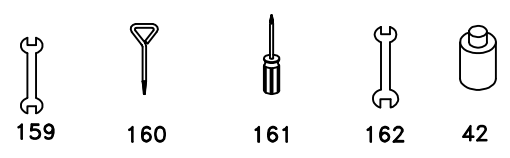

XE-579S-Y26(SOLE)

SOLE - WE25(525088) PARTS LIST

Dyaco #	Description	Spirit #	Qty/set
2a	Rail Frame Full Assembly	004191	1
3	Incline Adjustment Bracket	004216	1
4	Cross Bar	000163	2
5	Bushing Housing, Pedal Arm w/ IGUS Bushing	006456	2
6	Pedal Arm(L) - Full Assembly	004162	1
7	Pedal Arm® - Full Assembly	004163	1
8	Connecting Arm (L) - Full Assembly	004160	1
9	Connecting Arm ® - Full Assembly	004161	1
10	Handle Bar (L) - Full Assembly	004170	1
11	Handle Bar ® - Full Assembly	004171	1
12	Console Mast	004189	1
13	Idler Wheel Assembly	000817	1
14	Crank Axle (Drive Pulley Axle)	022148	1
15	Adjustable Pedal (L)	004208	1
16	Adjustable Pedal (R)	004209	1
17	Incline Device	004173	1
18	Incline Motor Holder	006191	1
19	Rail Track Only	004273	1
20	Locking Tube	006119	1
21	Inner Adjustment Tube	004211	1
22	Outer Adjustment Tube	004210	1
23	Locking Pin Assembly	004212	2
24	Reverse Stopper	004223	1
25	Ø11.9 x Ø8.5 x 16m/m_ Fish-eye Sleeve	000199	3
26	Carriage Bolt - Silver	006003	2
27	Cover Holder	006190	2
28	Axle Of Locking Pin	004213	2
29	Incline Rail (2.5T x 625L)	006100	4
30	6005 Bearing, Crank Axle	021951	2
31	6003 Bearing, Slide Wheel	010043	16
32	Bearing for Idler Arm	021987	2
33	Fish-eye Bearing	000200	2
34	Belt (500J/1270J)	000146	1
35	Ø292x 40x 10_ Flywheel-Brake	000855	1
36	Magnet	010041	1
37	Ø32x420L 3T_ Handgrip Foam (not molded w/holes)	000159	2
38	310m/m_ Steel Rope (Brake Adjustment Cable)	004205	1
39	Ø13.5x 38.5L_ Spring	006145	2
40	Braking Spring	004214	1
42	Lubricant	022271	1
43	Handle Switches	002161	2
44	Handgrip Label(UP)	002204	1
45	Handgrip Label(DOWN)	002205	1
46	Console Assembly 2010 SN:5250880909016297~18060	004282	1
46~1	Top Console Cover	004225	1
46~2	Bottom Console Cover	004106	1
46~3	Beverage Holder	004041	1
46~4	Deflector Fan Grill	000983	1
46~7	Console Fan	004303	1
46~8	Receiver, HR	008070	1
46~9	Interface Daughter Board	004256	1
46~10	Console Display Board	004183	1
46~11	Console Lower Board	004257	1
46~12	2W_Speaker W/25cm_Cable	004133	2
46~13	Earphone Socket	004254	1
46~14	2W Amplifier	004253	1
46~15	300mm_Power Cord Of Amplifier	004255	1
46~16	Console Speaker Cover (L)	004078	1
46~17	Console Speaker Cover (R)	004079	1
47	1300m/m_Computer Cable	001049	1
48	DC Power Cable (1100mm) (Power Input Jack)	008074	1
49	Gear Motor	001051	1
50	400m/m_Sensor W/Cable	004186	1
51	Sensor Rack	022989	1
52	850m/m_ Handpulse Assembly	008041	2
53	Adaptor	000137	1
54	400m/m/90°_ Audio Cable	004000	1
55	900m/m_ Handle Wire Resistance	004174	1
56	Ø62_Transportation Wheel (62x8.2x36L)	001019	2
57	Ø78_Sliding Wheel, Urethane	006202	4
58	Ø35x10_Leveling Foot (Cushion Foot Pad)	022943	4
59	IGUS Bushing	004202	4
60	Drive Pulley (330x10)	000908	1
61	Ø32 (1.8T)_ Button Head End Cap	022069	2
62	Ø32 (2.5T)_ Round End Cap	000841	6
63	Ø25.5xØ33.5x1.5T_Nylon Wave Washer	006242	2
64	Ø25x25L_Foot Pad	006161	1
65	Ø25x15L_Foot Pad	010124	3
67	Ø3/8" xØ35 x5T_Nylon Washer	006201	2
68	Ø30x19L_Handbar Bushing (Isolator)	000858	2
69	Ø38 xØ34 xØ 26 x 4+16T_Bushing	006069	2
70	Handlebar Rubber End Cap	002162	2
71	Ø35xØ25.5x5T_Bushing	000148	1
72	Console Mast Cover	000819	1
73	Chain Cover(L)	000801	1
74	Chain Cover®	000802	1
75	Round Disk	000175	2
76	Round Disk Access Cover	000700	2
77	Pedal Arm Cover (L)	000862	1
78	Pedal Arm Cover(R)	000863	1
79	Front Stabilizer Cover	004015	1
80	Pedal (L)	000539	1
81	Pedal (R)	000848	1
82	Slide Wheel Cover	004023	2
83 & 84	Front Handle Bar Cover (L) SET	000859	1
85 & 86	Front Handle Bar Cover ® SET	000860	1
87 & 88	Connecting Arm Cover (L) SET	000830	2
89	Incline Bottom Cover	004134	1
90	Incline Cover	004139	1
91	Rear Bar Cover	004136	1
92	Inclineable Rail Cover	004135	1
93	Middle Stabilizer Cover (L)	004140	1
94	Middle Stabilizer Cover (R)	004141	1
95	HandPulse Bar End Cap(L) - Handlebar Axle Cover (L)	004016	1
96	HandPulse Bar End Cap® - Handlebar Axle Cover ®	004017	1
97	Ø6.5xØ17.5x10T_Nylon Washer (Bushing)	004215	2
98	Ø19xØ14xØ10x(5+4)T_Bushing	004031	4
99	Reverse Stopper Plate	004224	1
100	5/16" x 15m/m_Hex Head Screw	022803	8
101	3/8" x 2-1/4" _ Hex Head Screw	020623	2
102	5/16" x 19m/m_Hex Head Screw	006240	2
103	1/4" x 3/4" _ Hex Head Screw	030097	4
104	3/8" x 2-1/2" _ Hex Head Screw	000060	3
105	M10x130m/m_Hex Head Screw	004198	2
106	3/8" x 3/4" _ Hex Head Screw (Plated)	004219	2
107	3/8" x 1-1/2" _ Hex Head Screw (Plated)	004262	2
108	5/16" x 2-1/4" _ Hex Head Screw (Plated)	007186	4
109	5/16" x 1-1/4" _ Hex Head Screw	022763	2
110	M8 x 50_Socket Head Cap Screw	022139	2
111	M8x30_Socket Head Cap Screw	010087	2
112	5/16"x3/4" _ Socket Head Cap Screw	021705	3
113	5/16"x1" _ Button Head Socket Screw (Plated)	004197	2
114	5/16" x2" _ Button Head Socket Screw	010092	2
115	M5 x 15m/m_Phillips Head Screw	000913	32
116	M5 x 10m/m_Phillips Head Screw	000051	8
117	M5 x 10m/m_Phillips Head Screw	000051	10
118	M6x15m/m_Phillips Head Screw	030038	2
119	4x15_Self Tapping Screw	030054	1
120	M5x16_Self Tapping Screw (Plated)	008169	16
121	M5x19_Self Tapping Screw (Plated)	030057	8
122	M5x16_Self Tapping Screw (Plated)	010150	7
123	4x19_Self Tapping Screw	030065	7
124	M3x20_Self Tapping Screw	000839	4
125	M6x10m/m_Phillips Head Screw	000054	4
126	Ø3.5x12_Self Tapping Screw	010113	8
130	Ø25_C Ring	000195	3
131	Ø17_C Ring	000196	5
132	Ø10_C Ring	004001	2
133	M8 x7T_Nyloc Nut	022288	4
134	3/8" x 7T_Nyloc Nut	000080	6
135	M10x8T_Nyloc Nut	000147	2
136	1/4" _ Nyloc Nut	030098	4
137	5/16" x 7T_Nyloc Nut	000081	5
138	3/8" -UNF26 x 4T_Nut	010094	2
139	3/8" -UNF26 x 9T_Nut	010095	2
140	3/8" x 7T_Nut	010102	8
141	M12_Nut	022794	2
142	3/8" x 19 x 1.5T_Flat Washer	000076	11
143	3/8" x 25 x 2T_Flat Washer	010098	5
144	5/16" x 35 x 1.5T_Flat Washer	010099	4
145	5/16" x 23 x 1.5T_Flat Washer	022908	10
146	5/16"xØ16x1.5T_Flat Washer	010097	6
147	1/4"x19x1.5T_Flat Washer	022919	17
148	Ø17x 23.5 x 1T_Flat Washer	022975	1
149	3/8"x15x1T_Flat Washer	006160	1
150	5/16"x35x2.0T_Flat Washer	006241	4
151	5/16" x 20 x 1.5T_Flat Washer	022918	8
152	M8x170m/m_J Bolt	010142	1
153	Ø17_Wave Washer	022700	10
154	M8 x20_Carriage Bolt	030094	1
155	3/8" x 2T_Split Washer	000053	2
156	3/8" x 23 x 2T_Curved Washer	030081	2
157	Ø5/16"x1.5T_Split Washer	020032	4
158	Ø5/16" _ Raised Washer	007185	4
159	13/14m/m_Wrench	022596	1
160	Short Phillips Head Screw Driver	023109	1
161	Phillips Head Screw Driver	023091	1
162	12/14m/m_Wrench	030036	1
163	7x7x25_Woodruff Key	001076	2
164	5/16" x 20 x 1.5T_Flat Washer	022918	4
165	Drink Bottle	000844	1
166	Ø32 (2.0T)_ Round End Cap	004200	2
167	3/8" x 2" _ Thumb Head Socket Screw	022885	4
	Hardware Kit	004194	1
	Keypad Overlay	004288	1
	Console Overlay	004287	1
	"E25" Sticker for Chain Cover	004379	2