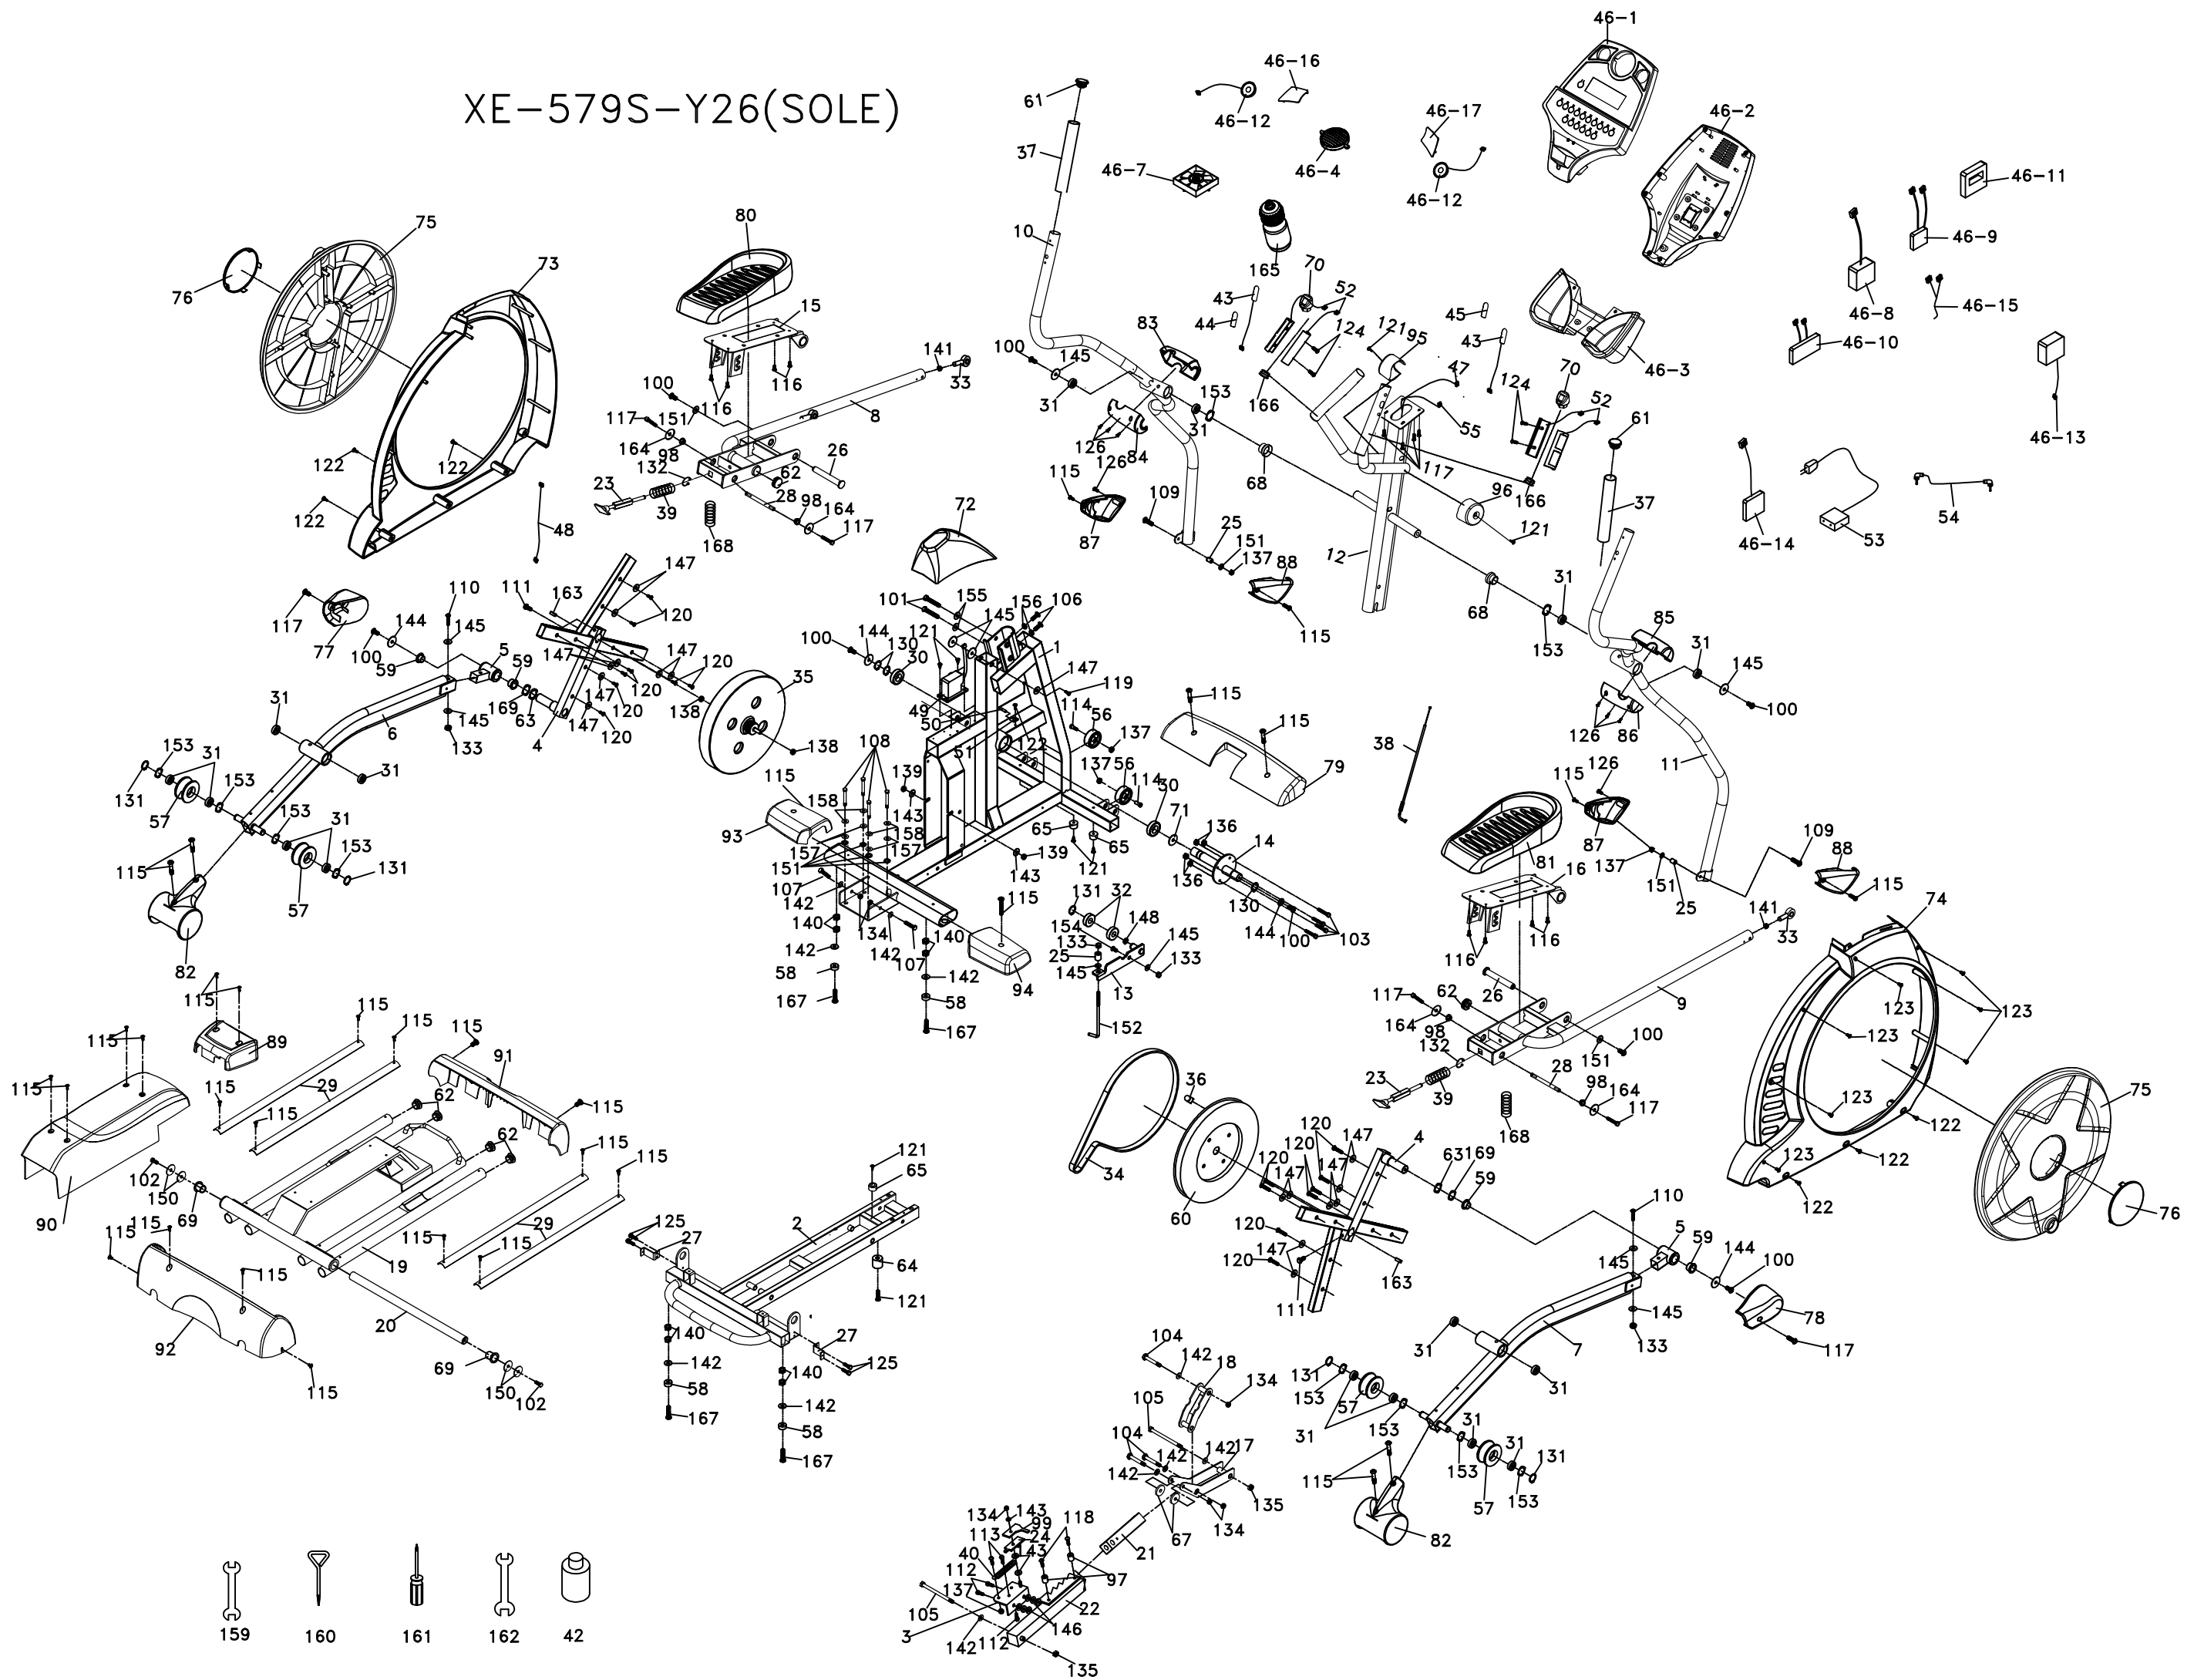

XE-579S-Y26(SOLE)

SOLE - WE25(525088) PARTS LIST

Dyaco #	Description	Spirit #	Qty/set
2a	Rail Frame Full Assembly	004191	1
3	Incline Adjustment Bracket	004216	1
4	Cross Bar	000163	2
5	Bushing Housing, Pedal Arm w/ IGUS Bushing	006456	2
6	Pedal Arm(L) - Full Assembly	004162	1
7	Pedal Arm® - Full Assembly	004163	1
8	Connecting Arm (L) - Full Assembly	004160	1
9	Connecting Arm ® - Full Assembly	004161	1
10	Handle Bar (L) - Full Assembly	004170	1
11	Handle Bar ® - Full Assembly	004171	1
12	Console Mast	004189	1
13	Idler Wheel Assembly	000817	1
14	Crank Axle (Drive Pulley Axle)	022148	1
15	Adjustable Pedal (L)	004208	1
16	Adjustable Pedal (R)	004209	1
17	Incline Device	004173	1
18	Incline Motor Holder	006191	1
19	Rail Track Only	004273	1
20	Locking Tube	006119	1
21	Inner Adjustment Tube	004211	1
22	Outer Adjustment Tube	004210	1
23	Locking Pin Assembly	004212	2
24	Reverse Stopper	004223	1
25	Ø11.9 x Ø8.5 x 16m/m_ Fish-eye Sleeve	000199	3
26	Carriage Bolt - Silver	006003	2
27	Cover Holder	006190	2
28	Axle Of Locking Pin	004213	2
29	Incline Rail (2.5T x 625L)	006100	4
30	6005 Bearing, Crank Axle	021951	2
31	6003 Bearing, Slide Wheel	010043	16
32	Bearing for Idler Arm	021987	2
33	Fish-eye Bearing	000200	2
34	Belt (500J/1270J)	000146	1
35	Ø292x 40x 10_ Flywheel-Brake	000855	1
36	Magnet	010041	1
37	Ø32x420L 3T_ Handgrip Foam (not molded w/holes)	000159	2
38	310m/m_ Steel Rope (Brake Adjustment Cable)	004205	1
39	Ø13.5x 38.5L_ Spring	006145	2
40	Braking Spring	004214	1
42	Lubricant	022271	1
43	Handle Switches	002161	2
44	Handgrip Label(UP)	002204	1
45	Handgrip Label(DOWN)	002205	1
46	Console Assembly 2010 SN:5250880909016297~18060	004282	1
46~1	Top Console Cover	004225	1
46~2	Bottom Console Cover	004106	1
46~3	Beverage Holder	004041	1
46~4	Deflector Fan Grill	000983	1
46~7	Console Fan	004303	1
46~8	Receiver, HR	008070	1
46~9	Interface Daughter Board	004256	1
46~10	Console Display Board	004183	1
46~11	Console Lower Board	004257	1
46~12	2W_Speaker W/25cm_Cable	004133	2
46~13	Earphone Socket	004254	1
46~14	2W Amplifier	004253	1
46~15	300mm_Power Cord Of Amplifier	004255	1
46~16	Console Speaker Cover (L)	004078	1
46~17	Console Speaker Cover (R)	004079	1
47	1300m/m_Computer Cable	001049	1
48	DC Power Cable (1100mm) (Power Input Jack)	008074	1
49	Gear Motor	001051	1
50	400m/m_Sensor W/Cable	004186	1
51	Sensor Rack	022989	1
52	850m/m_ Handpulse Assembly	008041	2
53	Adaptor	000137	1
54	400m/m/90°_ Audio Cable	004000	1
55	900m/m_ Handle Wire Resistance	004174	1
56	Ø62_Transportation Wheel (62x8.2x36L)	001019	2
57	Ø78_Sliding Wheel, Urethane	006202	4
58	Ø35x10_Leveling Foot (Cushion Foot Pad)	022943	4
59	IGUS Bushing	004202	4
60	Drive Pulley (330x10)	000908	1
61	Ø32 (1.8T)_ Button Head End Cap	022069	2
62	Ø32 (2.5T)_ Round End Cap	000841	6
63	Ø25.5xØ33.5x1.5T_Nylon Wave Washer	006242	2
64	Ø25x25L_Foot Pad	006161	1
65	Ø25x15L_Foot Pad	010124	3
67	Ø3/8" xØ35 x5T_Nylon Washer	006201	2
68	Ø30x19L_Handbar Bushing (Isolator)	000858	2
69	Ø38 xØ34 xØ 26 x 4+16T_Bushing	006069	2
70	Handlebar Rubber End Cap	002162	2
71	Ø35xØ25.5x5T_Bushing	000148	1
72	Console Mast Cover	000819	1
73	Chain Cover(L)	000801	1
74	Chain Cover®	000802	1
75	Round Disk	000175	2
76	Round Disk Access Cover	000700	2
77	Pedal Arm Cover (L)	000862	1
78	Pedal Arm Cover(R)	000863	1
79	Front Stabilizer Cover	004015	1
80	Pedal (L)	000539	1
81	Pedal (R)	000848	1
82	Slide Wheel Cover	004023	2
83 & 84	Front Handle Bar Cover (L) SET	000859	1
85 & 86	Front Handle Bar Cover ® SET	000860	1
87 & 88	Connecting Arm Cover (L) SET	000830	2
89	Incline Bottom Cover	004134	1
90	Incline Cover	004139	1
91	Rear Bar Cover	004136	1
92	Inclineable Rail Cover	004135	1
93	Middle Stabilizer Cover (L)	004140	1
94	Middle Stabilizer Cover (R)	004141	1
95	HandPulse Bar End Cap(L) - Handlebar Axle Cover (L)	004016	1
96	HandPulse Bar End Cap® - Handlebar Axle Cover ®	004017	1
97	Ø6.5xØ17.5x10T_Nylon Washer (Bushing)	004215	2
98	Ø19xØ14xØ10x(5+4)T_Bushing	004031	4
99	Reverse Stopper Plate	004224	1
100	5/16" x 15m/m_Hex Head Screw	022803	8
101	3/8" x 2-1/4" _ Hex Head Screw	020623	2
102	5/16" x 19m/m_Hex Head Screw	006240	2
103	1/4" x 3/4" _ Hex Head Screw	030097	4
104	3/8" x 2-1/2" _ Hex Head Screw	000060	3
105	M10x130m/m_Hex Head Screw	004198	2
106	3/8" x 3/4" _ Hex Head Screw (Plated)	004219	2
107	3/8" x 1-1/2" _ Hex Head Screw (Plated)	004262	2
108	5/16" x 2-1/4" _ Hex Head Screw (Plated)	007186	4
109	5/16" x 1-1/4" _ Hex Head Screw	022763	2
110	M8 x 50_Socket Head Cap Screw	022139	2
111	M8x30_Socket Head Cap Screw	010087	2
112	5/16"x3/4" _ Socket Head Cap Screw	021705	3
113	5/16"x1" _ Button Head Socket Screw (Plated)	004197	2
114	5/16" x2" _ Button Head Socket Screw	010092	2
115	M5 x 15m/m_Phillips Head Screw	000913	32
116	M5 x 10m/m_Phillips Head Screw	000051	8
117	M5 x 10m/m_Phillips Head Screw	000051	10
118	M6x15m/m_Phillips Head Screw	030038	2
119	4x15_Self Tapping Screw	030054	1
120	M5x16_Self Tapping Screw (Plated)	008169	16
121	M5x19_Self Tapping Screw (Plated)	030057	8
122	M5x16_Self Tapping Screw (Plated)	010150	7
123	4x19_Self Tapping Screw	030065	7
124	M3x20_Self Tapping Screw	000839	4
125	M6x10m/m_Phillips Head Screw	000054	4
126	Ø3.5x12_Self Tapping Screw	010113	8
130	Ø25_C Ring	000195	3
131	Ø17_C Ring	000196	5
132	Ø10_C Ring	004001	2
133	M8 x7T_Nyloc Nut	022288	4
134	3/8" x 7T_Nyloc Nut	000080	6
135	M10x8T_Nyloc Nut	000147	2
136	1/4" _ Nyloc Nut	030098	4
137	5/16" x 7T_Nyloc Nut	000081	5
138	3/8" -UNF26 x 4T_Nut	010094	2
139	3/8" -UNF26 x 9T_Nut	010095	2
140	3/8" x 7T_Nut	010102	8
141	M12_Nut	022794	2
142	3/8" x 19 x 1.5T_Flat Washer	000076	11
143	3/8" x 25 x 2T_Flat Washer	010098	5
144	5/16" x 35 x 1.5T_Flat Washer	010099	4
145	5/16" x 23 x 1.5T_Flat Washer	022908	10
146	5/16"xØ16x1.5T_Flat Washer	010097	6
147	1/4"x19x1.5T_Flat Washer	022919	17
148	Ø17x 23.5 x 1T_Flat Washer	022975	1
149	3/8"x15x1T_Flat Washer	006160	1
150	5/16"x35x2.0T_Flat Washer	006241	4
151	5/16" x 20 x 1.5T_Flat Washer	022918	8
152	M8x170m/m_J Bolt	010142	1
153	Ø17_Wave Washer	022700	10
154	M8 x20_Carriage Bolt	030094	1
155	3/8" x 2T_Split Washer	000053	2
156	3/8" x 23 x 2T_Curved Washer	030081	2
157	Ø5/16"x1.5T_Split Washer	020032	4
158	Ø5/16" _ Raised Washer	007185	4
159	13/14m/m_Wrench	022596	1
160	Short Phillips Head Screw Driver	023109	1
161	Phillips Head Screw Driver	023091	1
162	12/14m/m_Wrench	030036	1
163	7x7x25_Woodruff Key	001076	2
164	5/16" x 20 x 1.5T_Flat Washer	022918	4
165	Drink Bottle	000844	1
166	Ø32 (2.0T)_ Round End Cap	004200	2
167	3/8" x 2" _ Thumb Head Socket Screw	022885	4
	Hardware Kit	004194	1
	Keypad Overlay	004288	1
	Console Overlay	004287	1
	"E25" Sticker for Chain Cover	004379	2