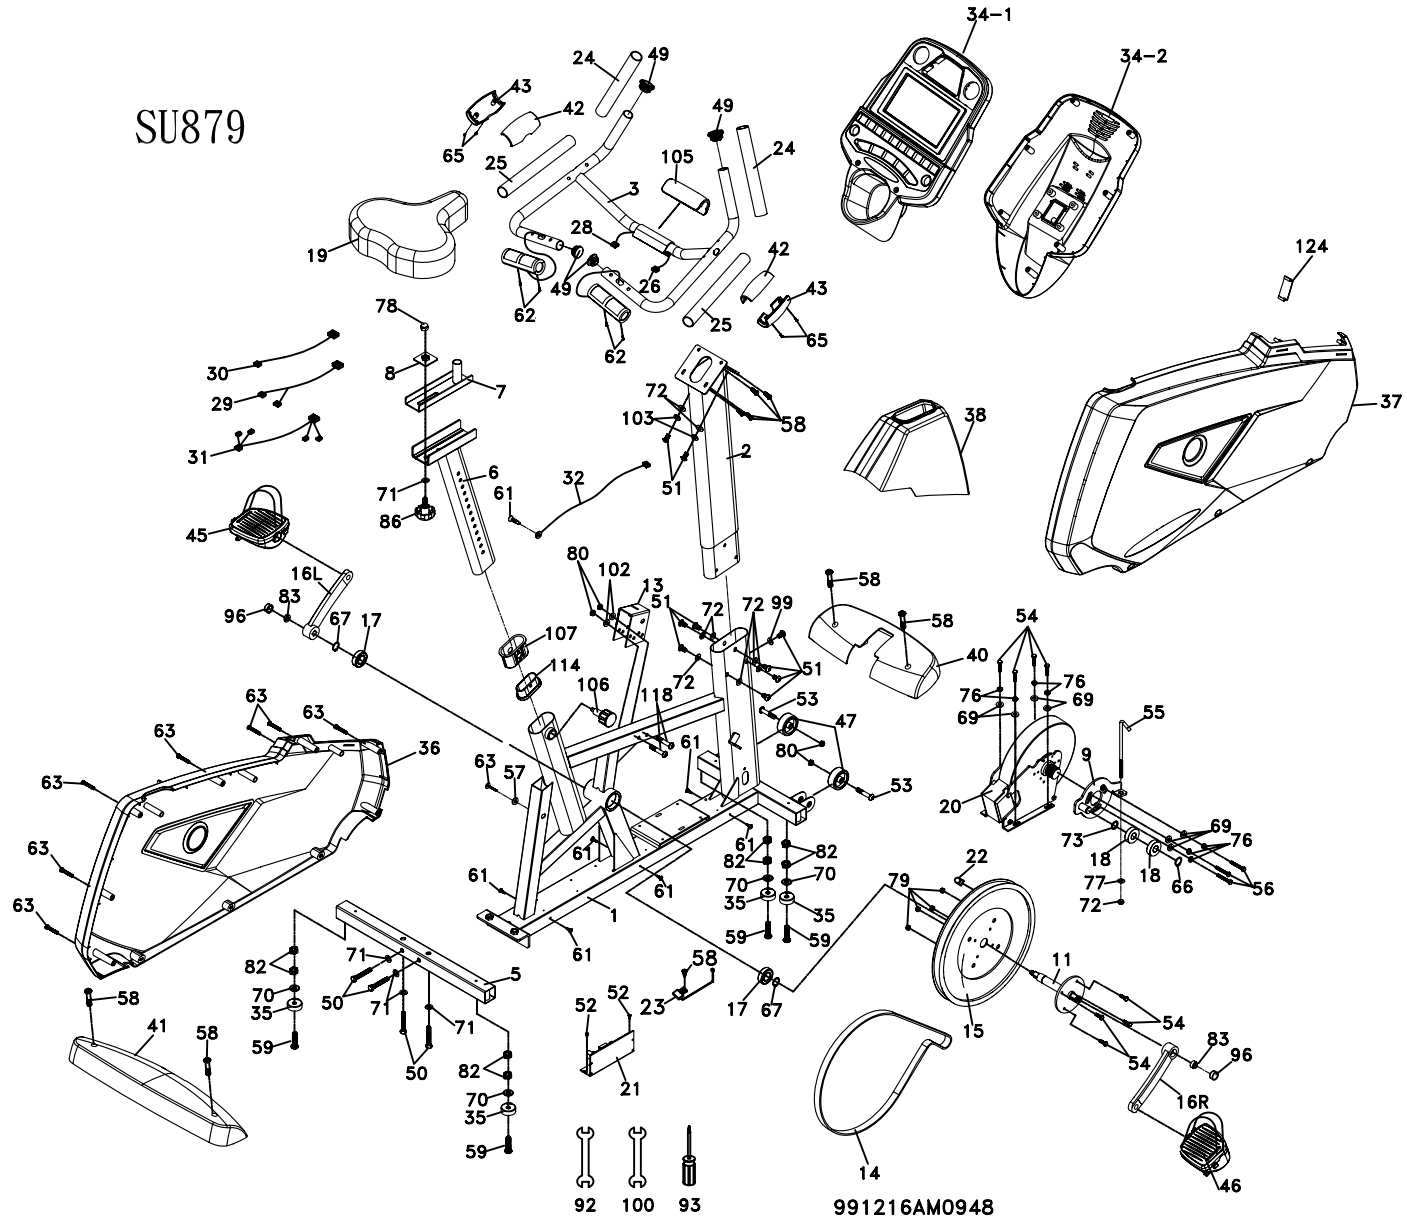

SU879

SOLE - LCB (511110) Parts List

Dyaco #	Description	Spirit #	Qty
2	Console Mast	002733	1
3	Seat Handle Bar	002734	1
5	Rear Stabilizer	002732	1
6	Seat Slider	002408	1
7	Sliding Seat Mount	002092	1
8	Fix Plate	002063	1
9	Idler Wheel Assembly	002401	1
11	Crank Axle	002117	1
13	Chain Cover Bracket	008215	1
14	Drive Belt	000146	1
15	Drive Pulley	000908	1
16L	Crank Arm (L)	002040	1
16R	Crank Arm (R)	002041	1
17	6004_Bearing	002042	2
18	6203_Bearing	021987	2
19	Seat	002065	1
20	Induction Brake	002123	1
21	Generator/Brake Controller	002033	1
22	Magnet	000020	1
23	300m/m_Sensor W/Cable	002036	1
24		002696	2
25	1" x 200L x 5T_Handgrip Foam	002066	2
26	800m/m_Handpulse W/Cable Assembly(White)	002120	1
28	800m/m_Handpulse W/Cable Assembly(Red)	002768	1
29	2100m/m_Computer Cable	002068	1
30	200m/m_Wire Brake Coil Harness	002069	1
31	550m/m_Generator Wire Harness	002119	1
32	1400m/m_Ground Wire	004434	1
34	Console Assembly	002760	1
34~1	Top Console Cover	002761	1
34~2	Bottom Console Cover	004329	1
34~4	Fan Grill Anchor	000807	2
34~11	Sensor (4600)	004448	1
34~27	300mm Handpulse Wire, Coiled	002018	1
35	Rubber Foot	022943	4
36	Chain Cover (L)	002763	1
37	Chain Cover (R)	002764	1
38	Console Mast Cover	002738	1
40	Front Stabilizer Cover	002739	1
41	Rear Stabilizer Cover	002740	1
42 & 43	Handgrip Side Cap(Top & Bottom Set)	002741	2
45	Pedal (L) 90%	002715	1
46	Pedal (R) 90%	002716	1