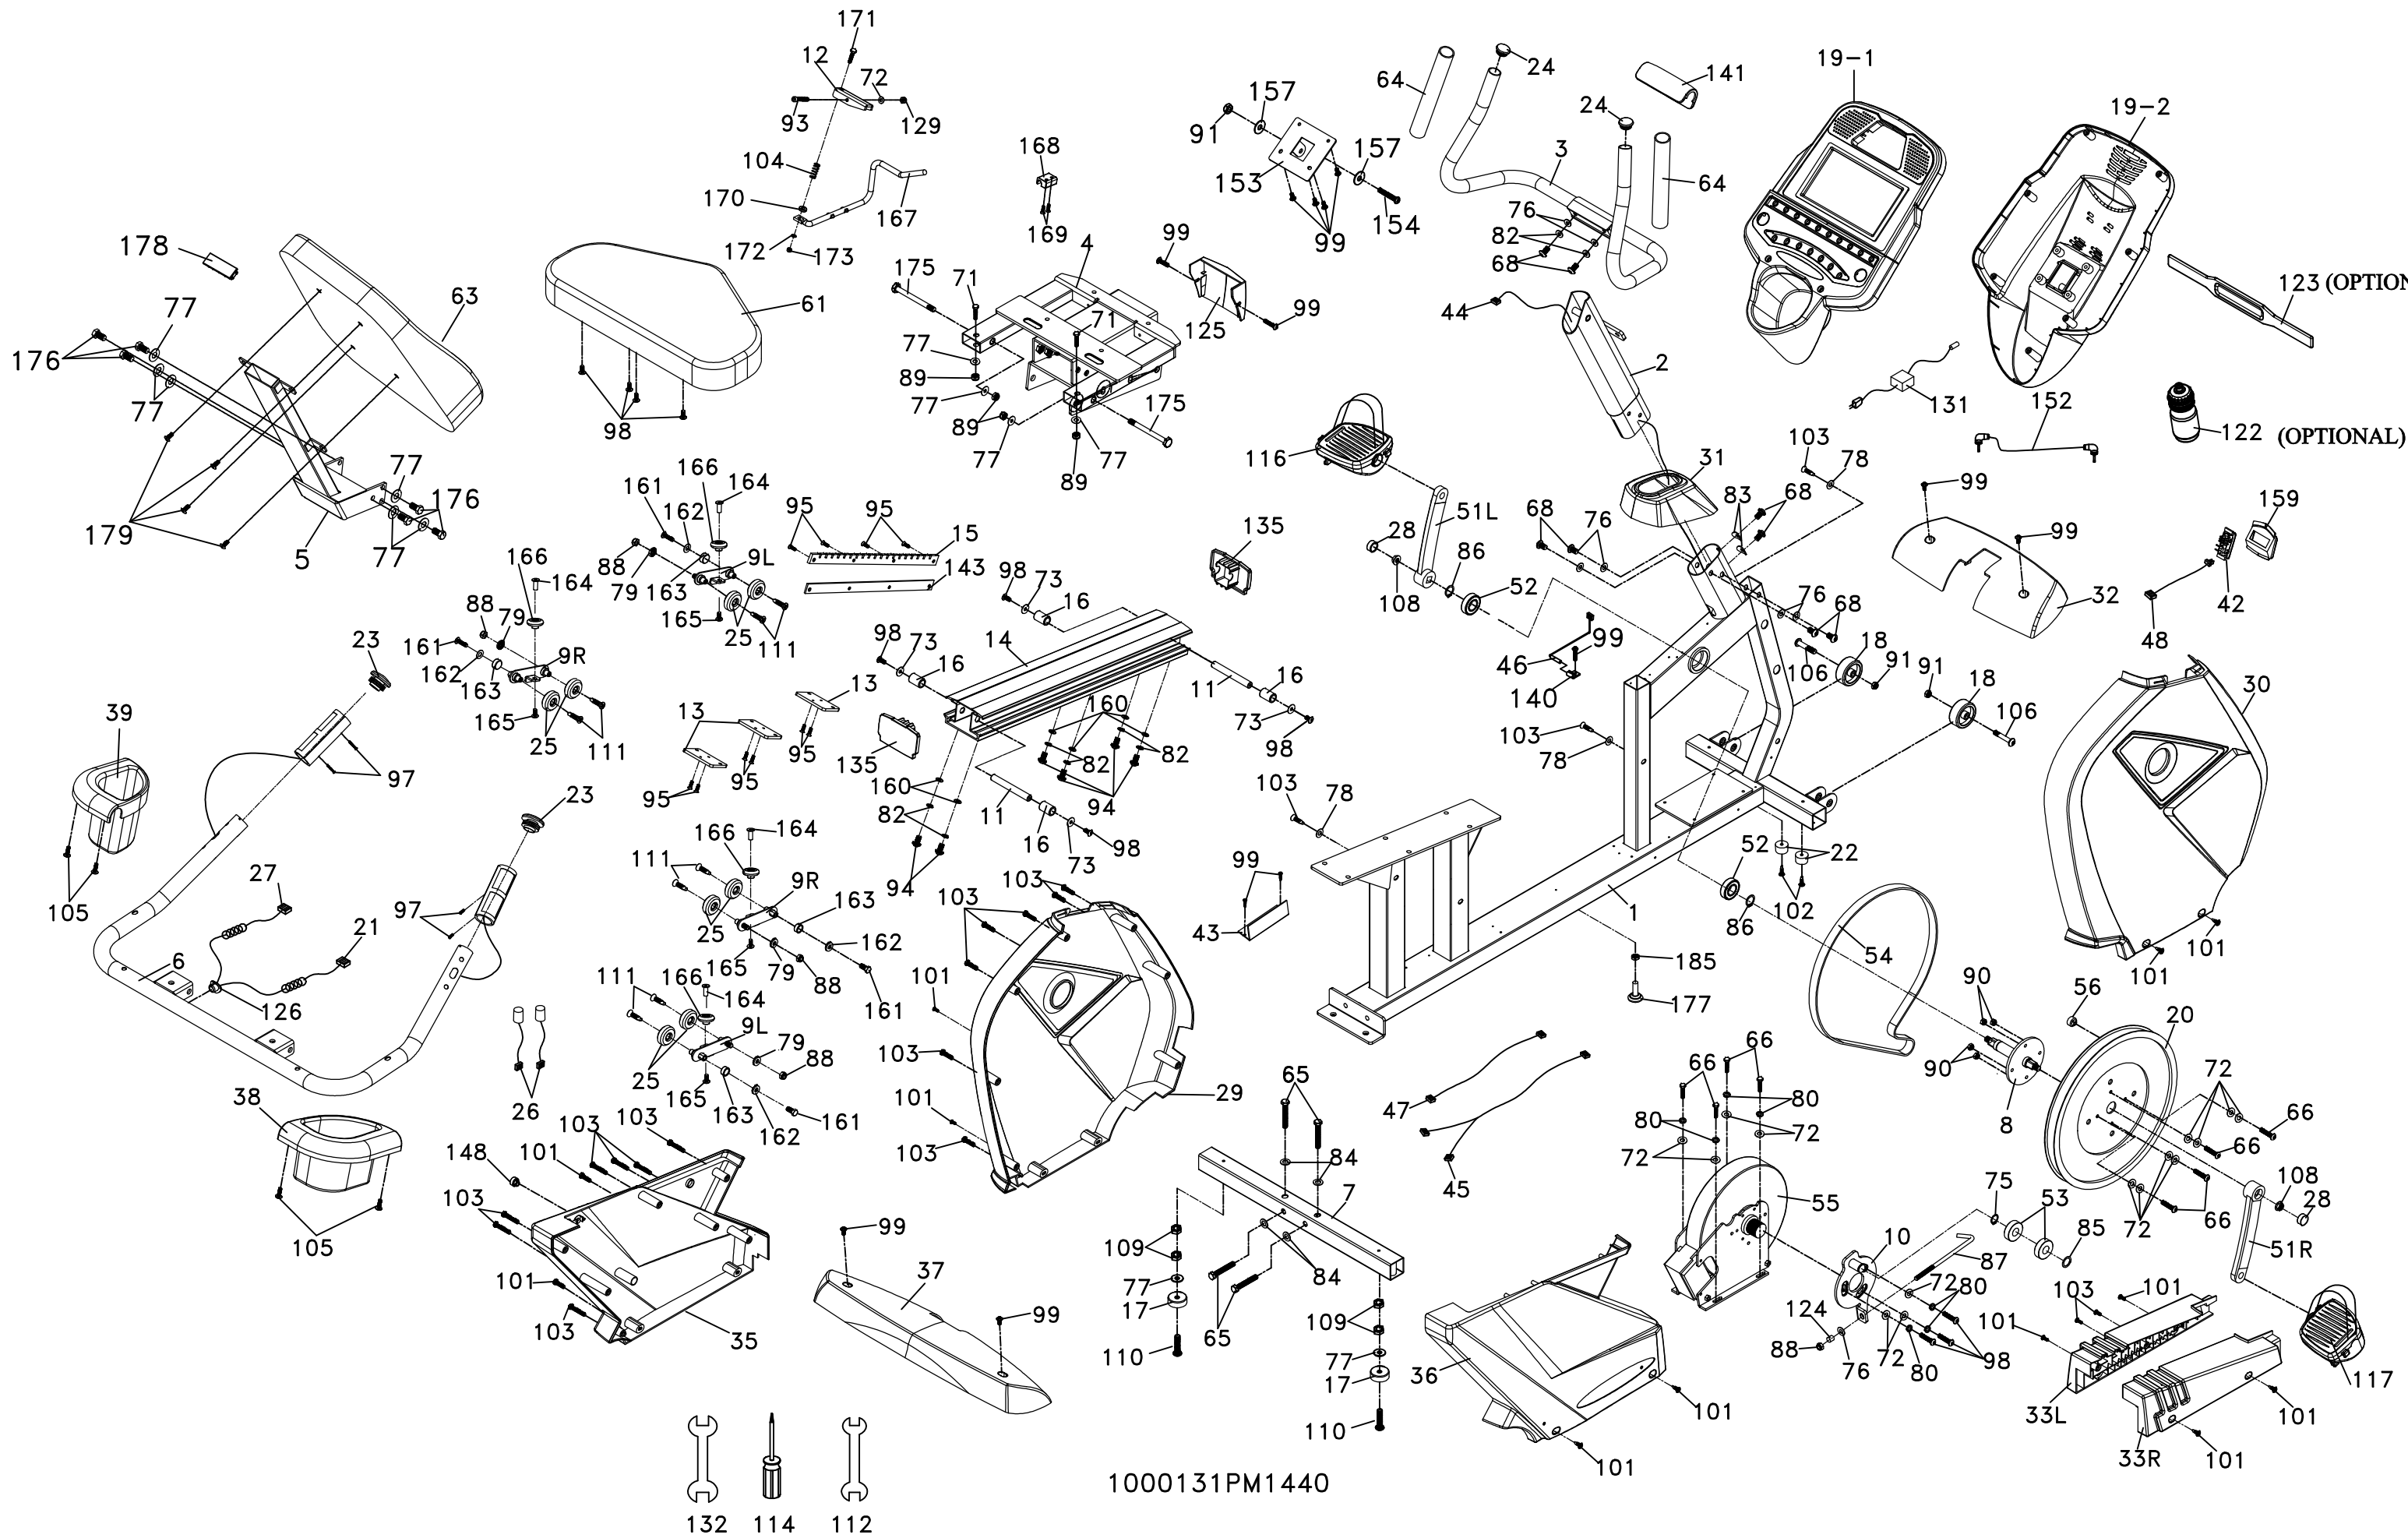

SR620

SOLE - R92 - 592110 - PARTS LIST

Dyaco#	Material #	Detailed Descriptions	QTY
1	CC010021-Q2	Main Frame	1
2	CC020012-Q2	Console Mast	1
3	CC030029-Q2	Mast Handle bar Assembly	1
4	CC040025-Q2	Seat Carriage	1
5	CC040017-Q2	Seat Back Bracket	1
6	CC030012-Q2	Seat Handle Bar	1
7	CC050001-Q2	Rear Stabilizer	1
8	C140011-YC	Crank Axle	1
9L	CC060017-Z3	Seat Wheel Adjustment Plate (L)	2
9R	CC060018-Z3	Seat Wheel Adjustment Plate (R)	2
10	CC060009-Q2	Idler Wheel Assembly	1
11	C050001-Z1	Seat Stop Axle	2
12	B112200-Z3	Seat Position Latch	1
13	B031800-Z3	Backing Plate	3
14	M020002-Z0	Aluminum Track	1
15	B135300-Z3	Rack	1
16	P060148-A1	Spacer for Stopper Axle	4
17	P060256-A1	Rubber Foot	2
18	P050014-A1	Transportation Wheel	2
19	RZ7YB06A-20	Console Assembly	1
20	P060090-A1	Drive Pulley	1
21	F090206	950m/m Handpulse W/Cable Assembly	1
22	P060252-A1	Rubber Foot Pad	2
23	P060253-A1	Ø32(1.8T) Button Head Plug	2
24	P040016-A1	Ø25.4 (2.0T) Button Head Plug	2
25	P050016-A1	Seat Track Wheel	8
26	E030042	300m/m Handpulse Wire, Coiled	2
27	F090205	750m/m Handpulse W/Cable Assembly	1
28	P280009-A1	Crank Arm End Cap	2
29	P100083-IE	Front Shroud (L)	1
30	P100084-IE	Front Shroud (R)	1
31	P100085-A1	Console Mast Cover	1
32	P190004-A1	Front Stabilizer Cover	1
33L	P190002-A1	Step Cover (L)	1
33R	P190003-A1	Step Cover (R)	1
35	P100073-A1	Rear Shroud (L)	1
36	P100074-A1	Rear Shroud (R)	1
37	P190005-A1	Rear Stabilizer Cover	1
38	P060145-A1	Drink Bottle Holder (R)	1
39	P060146-A1	Drink Bottle Holder (L)	1
42	F030058	AC Electronic Module	1
43	F090352	Controller	1
44	E020251	1700m/m Computer Cable	1
45	E030044	2100m/m Hand Pulse Sensor Assembly W/Cable	1