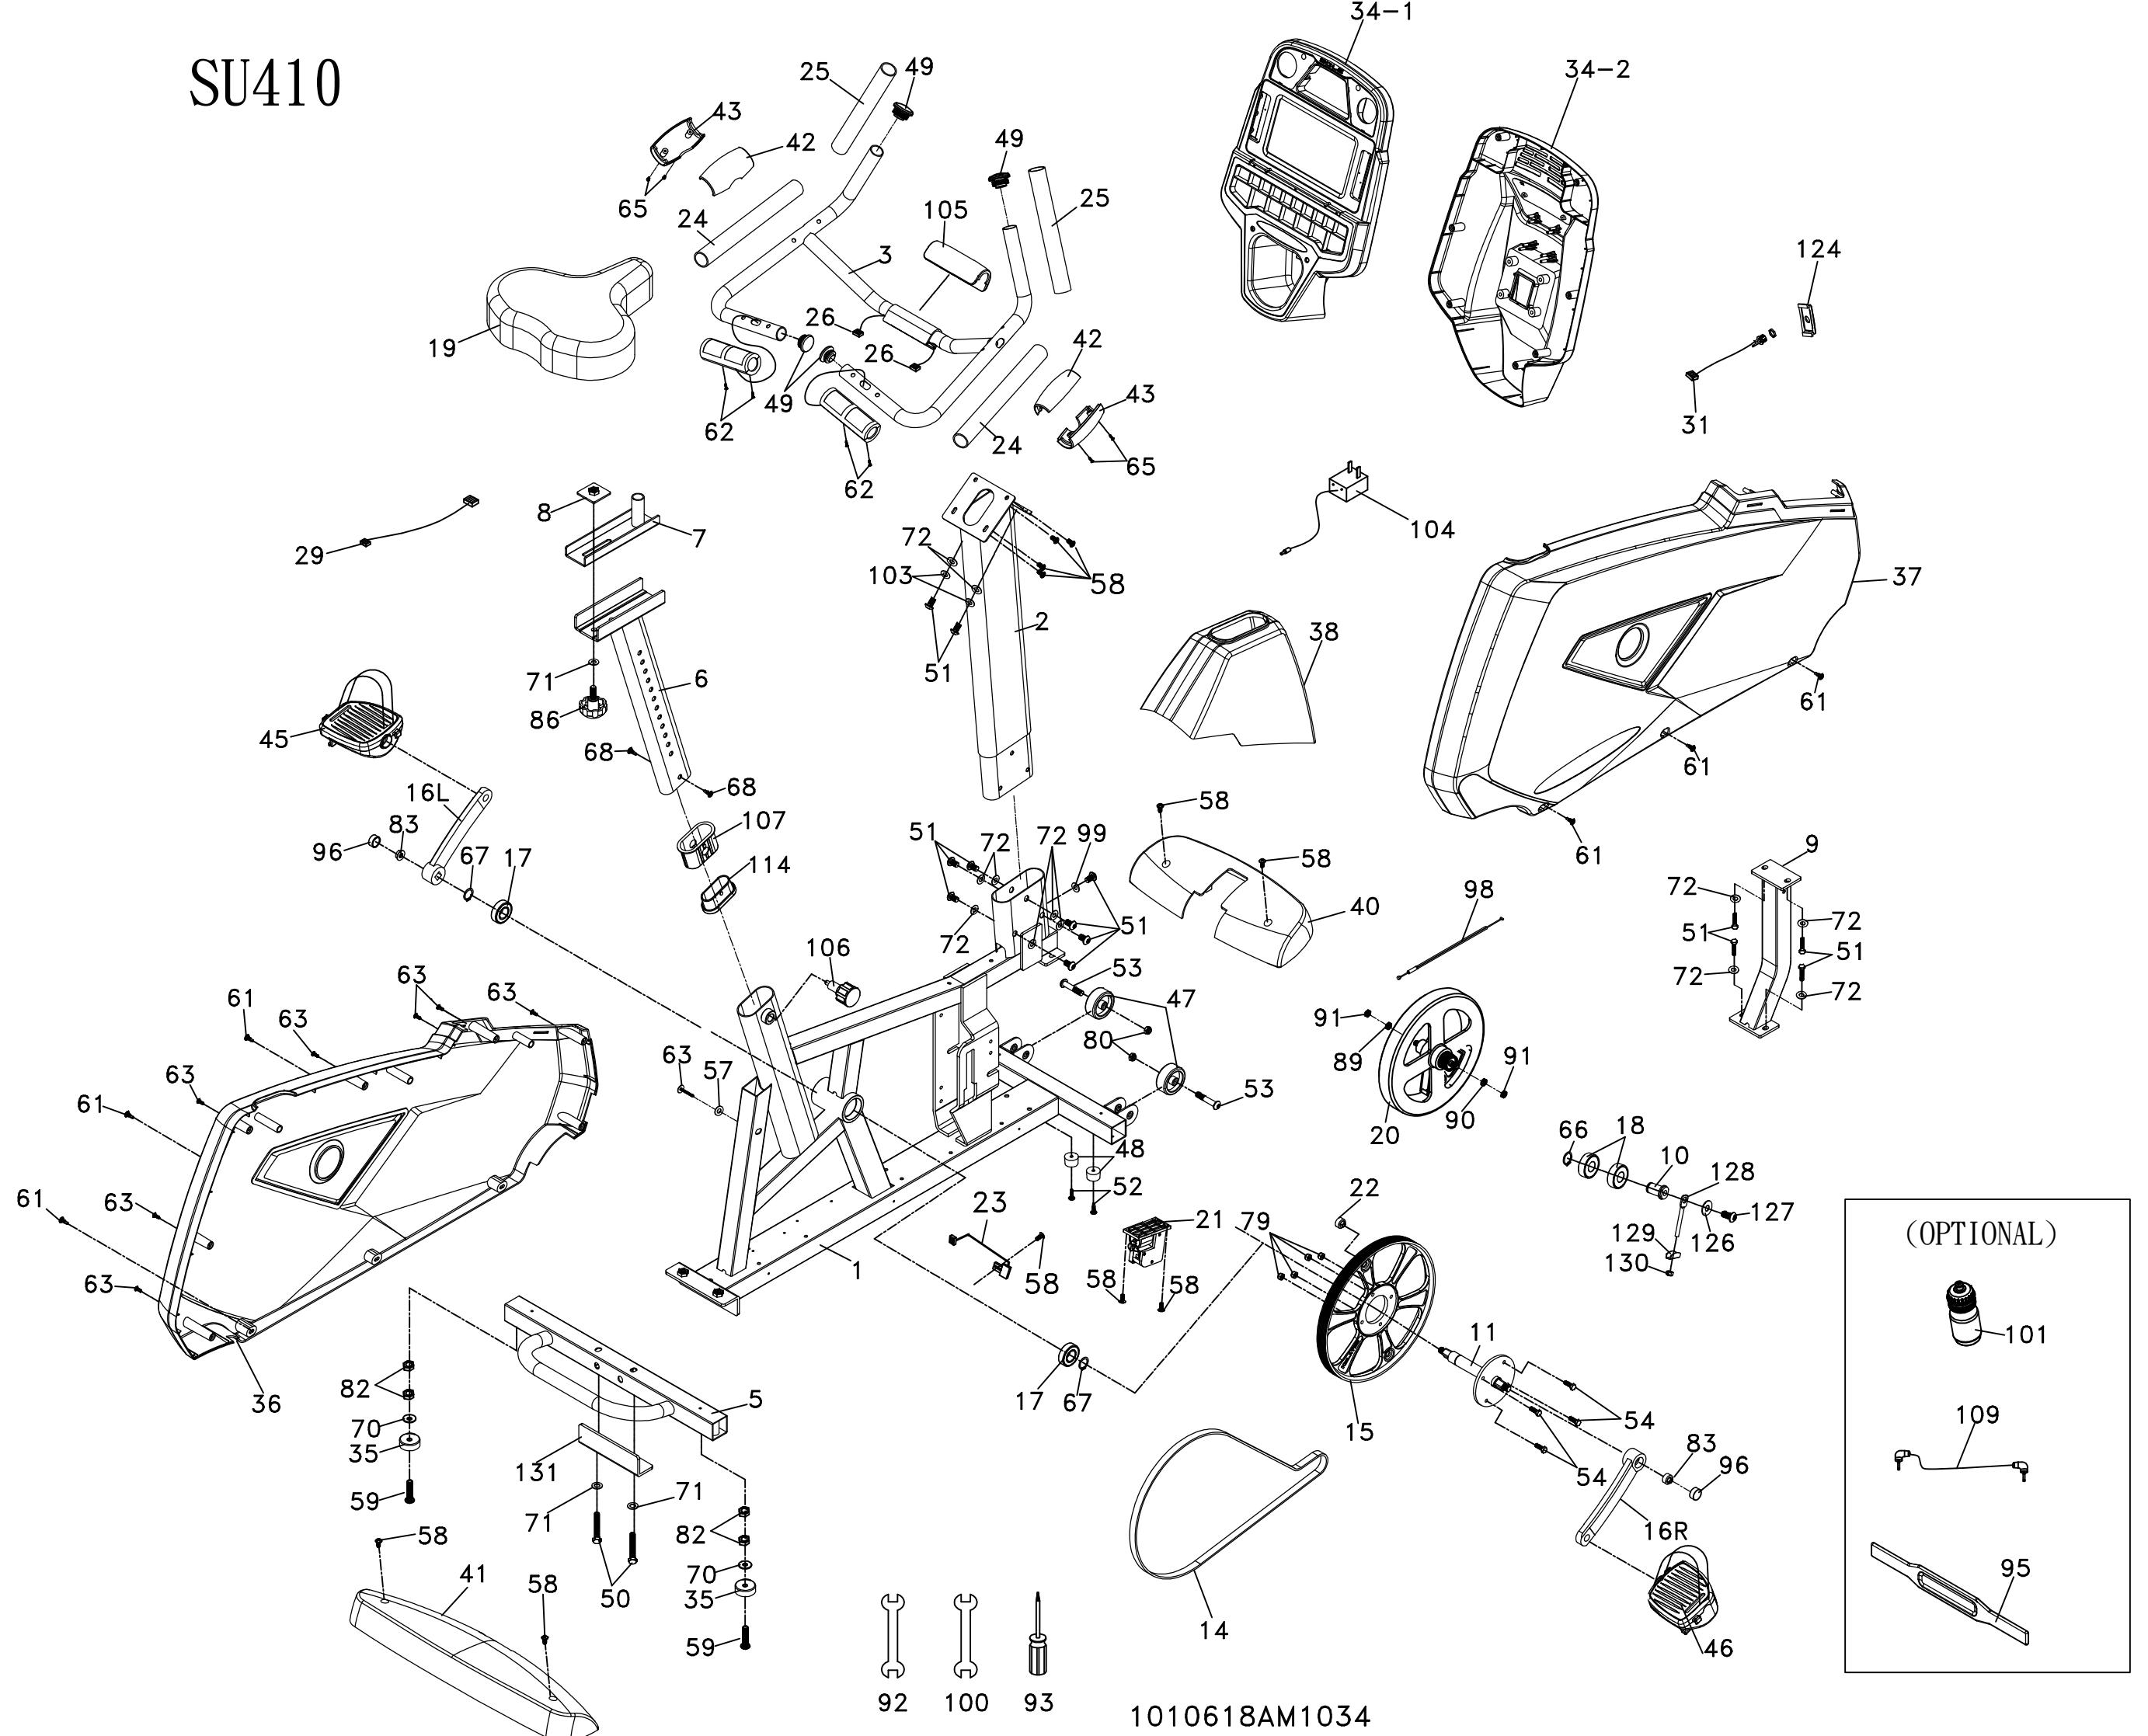

SU410

(OPTIONAL)

- 101
- 109
- 95

1010618AM1034

SOLE - B94-594112 - PARTS LIST

Dyaco #	Material #	Detailed Descriptions	QTY
1	CC010036-Q2	Main Frame	1
2	CC020018-Q2	Console Mast	1
3	CC030034-Q2	Seat Handle Bar	1
3	RCC030034-Q2	Seat Handle Bar	1
5	CC050010-Q2	Rear Stabilizer	1
5	RCC050010-Q2	Rear Stabilizer	1
6	CC060030-Z2	Seat Slider	1
7	CC060002-Z3	Sliding Seat Mount	1
8	CC060004-Z3	Fix Plate	1
9	CC060055-Q2	Front Linkage Assembly	1
10	C060008-Z1	Bearing Housing-(Ø30×30×33.7mm)	1
11	C140021-YC	Crank Axle	1
11+15	RC140021-YC	Crank Axle + Drive Pulley	1
14	N011023	Drive Belt-(6PJ1200)	1
15	K134002	Drive Pulley-(Ø280×22L- PJ8J)	1
16L	K030001-Z3	Crank Arm(L)	1
16R	K030002-Z3	Crank Arm(R)	1
17	K056004	6004_Bearing	2
18	K056203	6203_Bearing	2
19	N120002	Seat-(AR8381KOC3A50-01)	1
20	K500041	Flywheel-(Ø265×35 Drive PulleyØ35×8J 5.8KG)	1
21	D020601	Gear Motor-(YJ-9900)	1
22	N040002	Magnet-Ø15×7T	1
23	F030193	500m/m_Sensor W/Cable	1
24	L110013-A1	1" × 5T × 285m/m_Handgrip Foam	2
25	L110005-A1	1" × 5T × 200m/m_Handgrip Foam	2
26	F090207	800m/m_Handpulse W/Cable Assembly	2
29	E020101	1300m/m_Computer Cable	1
31	E060701	750m/m_DC Power Cord	1
34	RZ7YB002A-20	Console assembly	1
34~1	P020349B-JH-AX	Console Top Cover	1
34~2	P020325A-A1	Console Bottom Cover	1
34~3	P250001-A1	Deflector Fan Grill	1
34~4	P060060-A1	Fan Grill Anchor	2
34~5	F040100	Fan Assembly-(RDH8025S+400mm+XHP-4(White))	1
34~6	P170066-A1	Key Foam	1
34~7	P240008-IJ	Book Rack	1
34~8	P020256	LCD Transparent Piece-(115×202×2T)	1
34~9	P170068-AC-BV	Key Board Cover	1
34~10	D021122	Interface Board-(YJ-51601-K3)	1
34~11	D020501	300m/m_W/Receiver, HR	1
34~12	P060424	9" Water-resist Rubber	1
34~13	P250002-A1	Fan Grill Anchor	1
34~14	P170070-A1	Fast Key Board Foam	2
34~16	D022194	Console Display Board-(YB002(YJ-59550)9"LCD)	1
34~17	D022195	Key Board-(YJ-5955-K1)	1
34~18	F050150	250m/m_Speaker W/Cable	2
34~19	P170069-AC-BX	Key Fast Board (L)	1
34~20	F110204	Amplifier Controller-(YJ-8509-1)	1