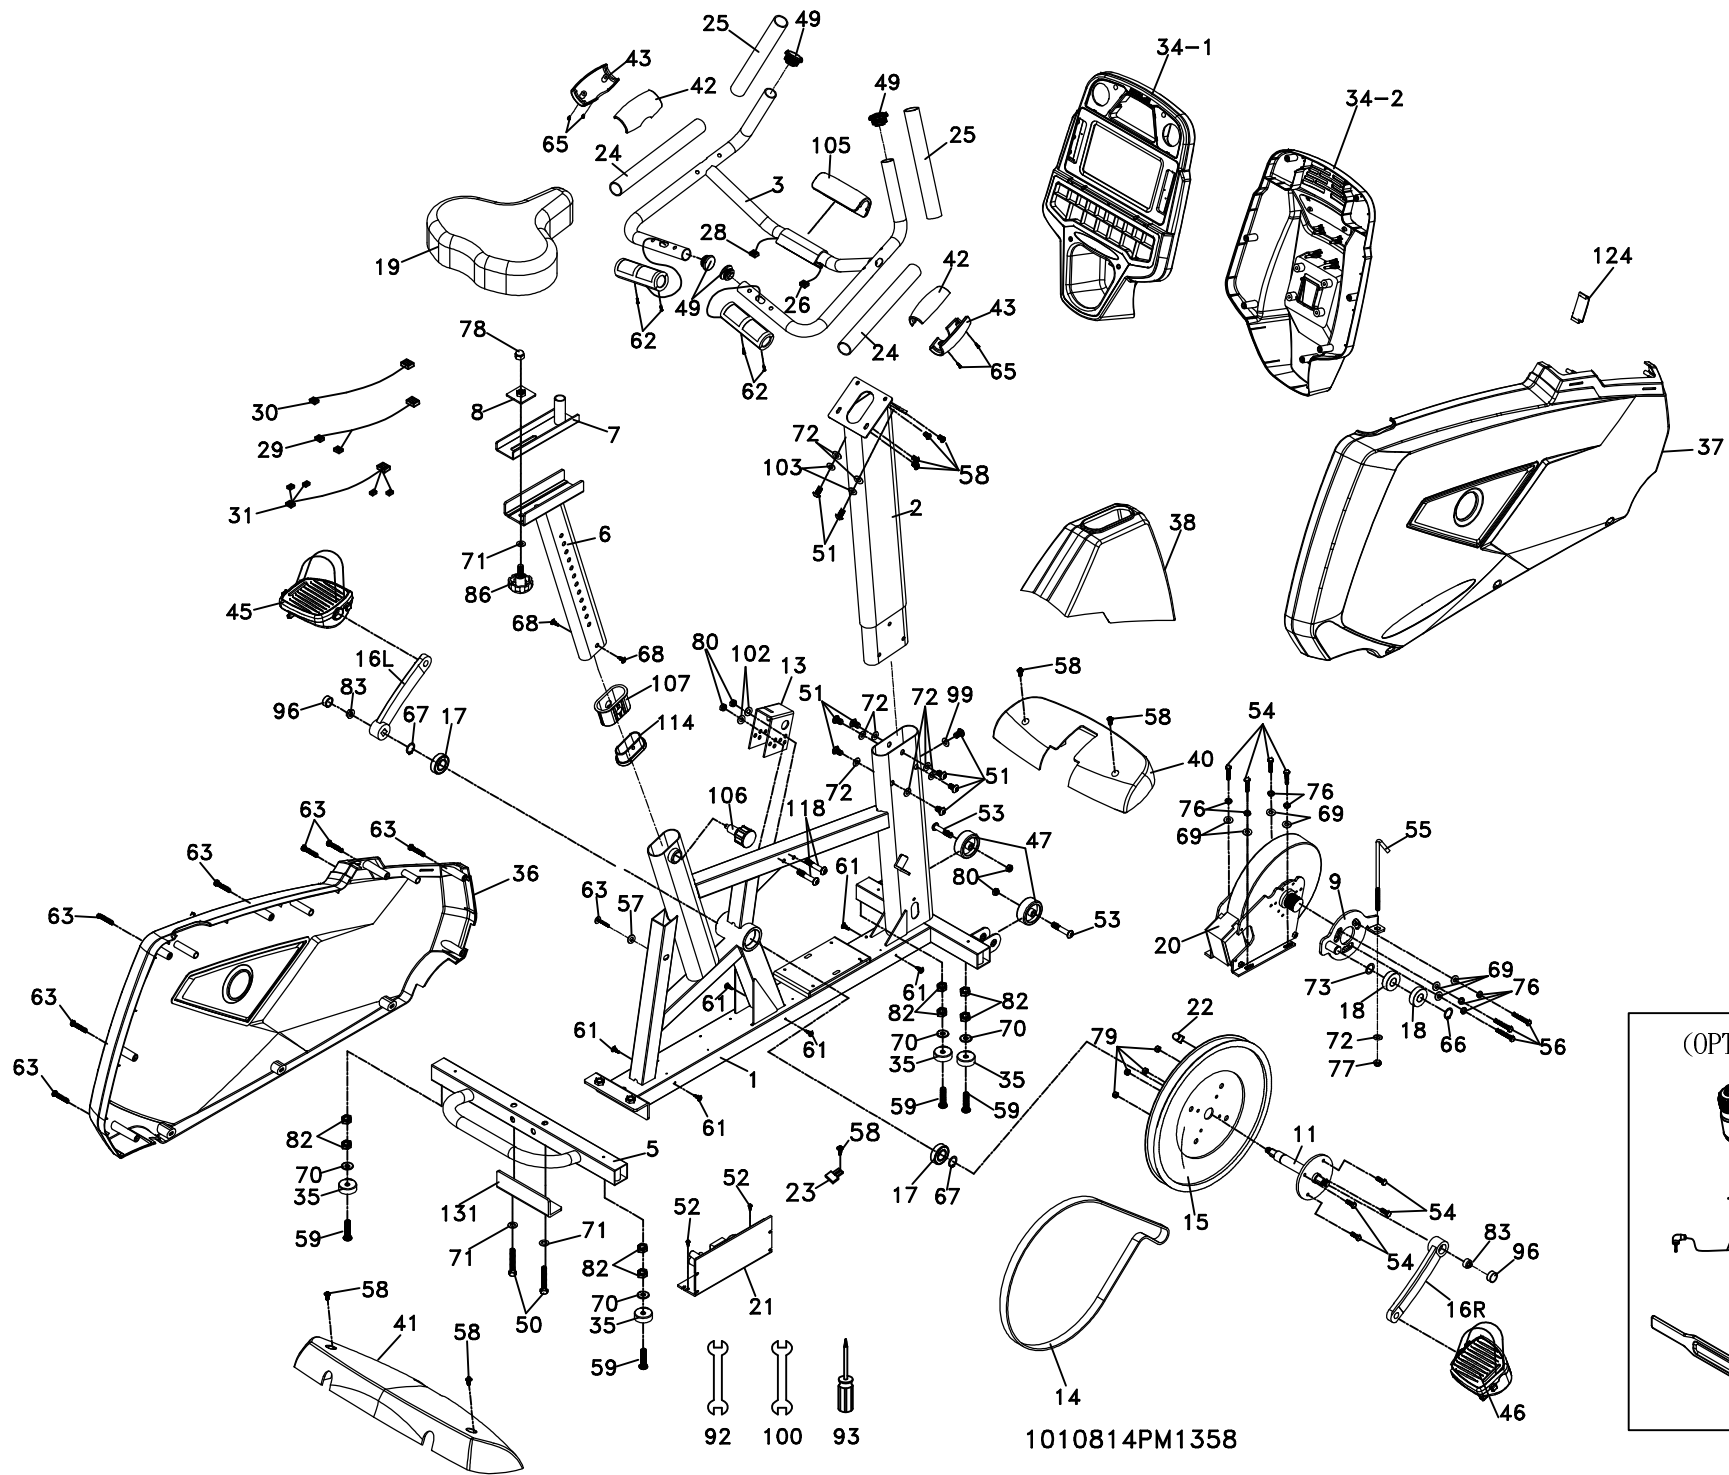

SU879A

(OPTIONAL)

- 101
- 109
- 95

1010814PM1358

SOLE - LCB-511112 - PARTS LIST

Dyaco #	Material #	Detailed Descriptions	QTY
1	CC010020-Q2	Main Frame	1
2	CC020018-Q2	Console Mast	1
3	CC030034-Q2	Seat Handle Bar	1
3	RCC030034B-Q2	Seat Handle Bar	1
5	CC050010-Q2	Rear Stabilizer	1
5	RCC050010-Q2	Rear Stabilizer	1
6	CC060030-Z2	Seat Slider	1
7	CC060029-Z3	Sliding Seat Mount	1
8	CC060004-Z3	Fix Plate	1
9	CC060010-Q2	Idler Wheel Assembly	1
11	C140010-YC	Crank Axle	1
11	RC140010-YC	Crank Axle	1
13	B100200-Q2	Chain Cover Bracket-(91×65×46×3T)	1
14	N010002	Drive Belt-(8J500)	1
15	P060090-A1	Drive Pulley	1
16L	K030001-Z3	Crank Arm(L)	1
16R	K030002-Z3	Crank Arm(R)	1
17	K056004-A1	6004_Bearing	2
18	K056203-A1	6203_Bearing	2
19	N120002	Seat-(AR8381KOC3A50-01)	1
20	K500022	Generator/Brake-(242×Pulley 35J10W×INA HF2520,18T,SKF/6003zz, 6020zz)	1
21	F090351	Generator/Brake Controller-(#031101B)	1
22	N040002	Magnet-Ø15×7T	1
23	F030158	300m/m_Sensor W/Cable	1
24	L110013-A1	1" × 5T × 285m/m_Handgrip Foam	2
25	L110005-A1	1" × 5T × 200m/m_Handgrip Foam	2
26	F090238	800m/m_Handpulse W/Cable Assembly	1
28	F090244	800m/m_Handpulse W/Cable Assembly	1
29	E020116	2100m/m_Computer Cable	1
30	E011019	200m/m_Wire Brake Coil Harness	1
31	E011008	Generator Wire Harness	1
32	E040022	1400m/m_Ground Wire	1
34	RZ7YB006A-20	Console assembly	1
34~1	P020349B-JH-AX	Console Top Cover	1
34~2	P020325A-A1	Console Bottom Cover	1
34~3	P250001-A1	Deflector Fan Grill	1
34~4	P060060-A1	Fan Grill Anchor	4
34~5	F040004	Fan Assembly	1
34~6	P170070-A1	Key Fast Board Foam	2
34~7	P240008-IJ	Book Rack	1
34~8	P020256	LCD Transparent Piece-(115×202×2T)	1
34~9	P170068-AC-BY	Key Board Cover	1
34~10	D022139	Interface Board-(YJ-51751-K2)	1
34~11	P060424	9" Water-resist Rubber	1
34~12	P250002-A1	Fan Grill Anchor	1
34~13	D022215	Console Display Board-(YJ-51590)	1
34~14	D022216	Key Board(YJ-51580-K1)	2
34~15	F050150	250m/m_Speaker W/Cable	2