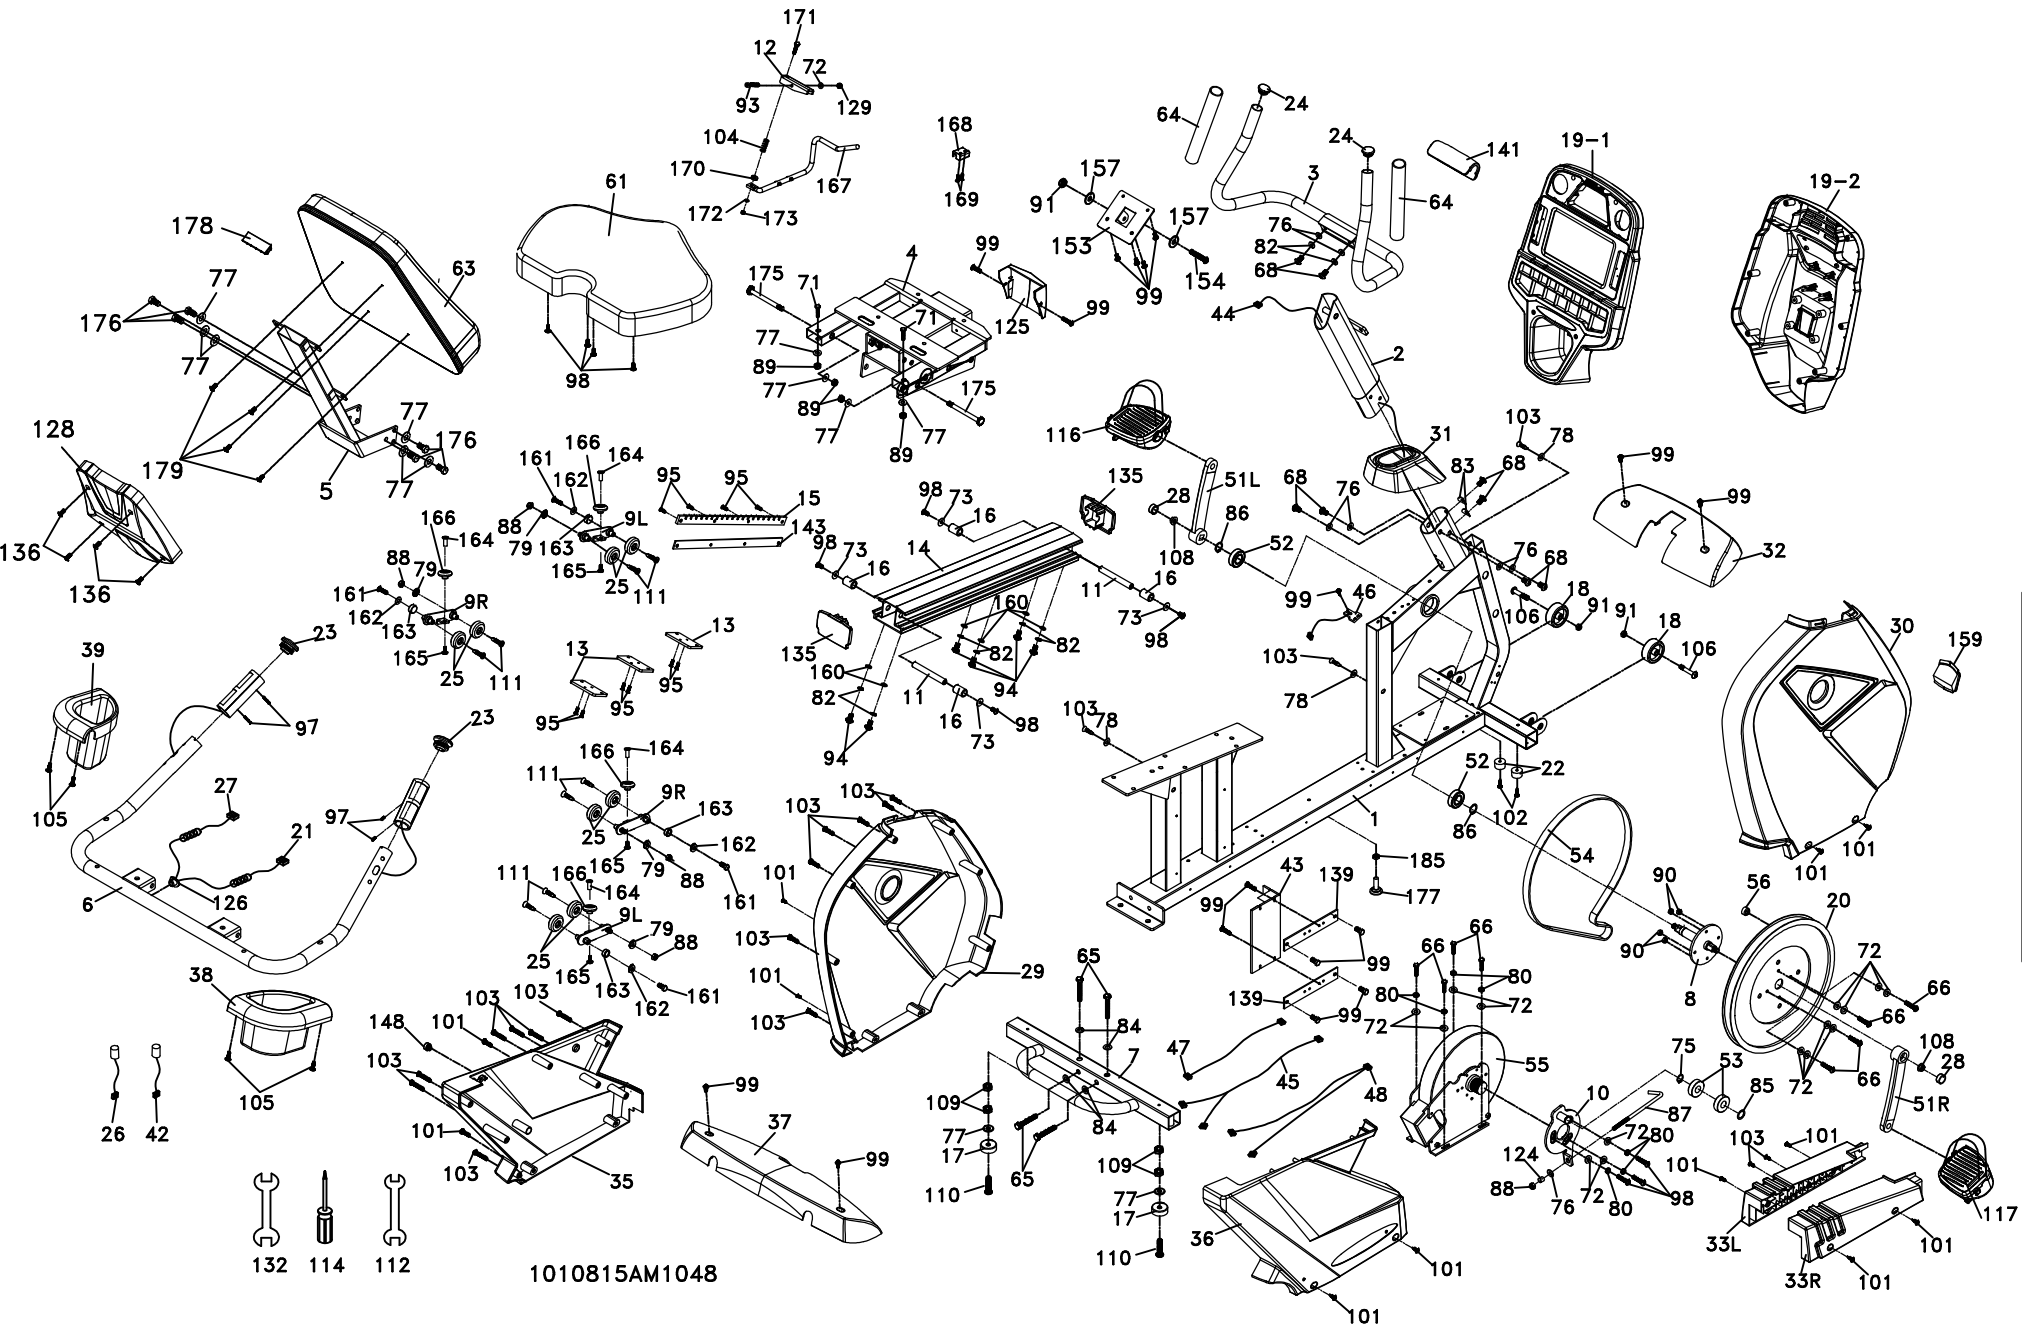

SR889A 爆炸圖

(OPTIONAL)

- 122
- 152
- 123

SOLE - LCR-522112 - PARTS LIST

Dyaco #	Material #	Detailed Descriptions	QTY
1	CC010019-Q2	Main Frame	1
2	CC020012-Q2	Console Mast	1
3	CC030029-Q2	Mast Handle bar Assembly	1
3	RCC030029-Q2	Mast Handle bar Assembly	1
4	CC040012-Q2	Seat Carriage	1
4	RCC040012A-Q2	Seat Carriage	1
5	CC040013-Q2	Seat Back Bracket	1
6	CC030012-Q2	Seat Handle Bar	1
6	RCC030012-Q2	Seat Handle Bar	1
7	CC050010-Q2	Rear Stabilizer	1
7	RCC050010A-Q2	Rear Stabilizer	1
8	C140011-YC	Crank Axle-(Ø12.7×96m/m)	1
9L	CC060017-Z3	Seat Wheel Adjustment Plate(L)	2
9R	CC060018-Z3	Seat Wheel Adjustment Plate(R)	2
10	CC060009-Q2	Idler Wheel Assembly	1
10	RCC060009B-Q2	Idler Wheel Assembly	1
11	C050001-Z1	Seat Stop Axle	2
12	B112200-Z3	Seat Position Latch-(85×18×23.4×4T)	1
13	B031800-Z3	Backing Plate-(80×50×5T)	3
14	M020002-Z0	Aluminum Track-(585m/m)	1
15	B135300-Z3	Rack-(392×20×6T)	1
16	P060148-A1	Spacer for Stopper Axle-(Ø13×Ø19×26.5L)	4
17	P060256-A1	Rubber Foot-(Ø35×10)	2
18	P050014-A1	Transportation Wheel	2
19	RZ8YB006A-20	Console assembly	1
19~1	P020349B-JH-AX	Console Top Cover	1
19~2	P020325A-A1	Console Bottom Cover	1
19~3	P250001-A1	Deflector Fan Grill	1
19~4	P060060-A1	Fan Grill Anchor	4
19~5	F040004	400m/m_Fan Assembly-(TFD-8025H12Z)	1
19~6	P170070-A1	Key Fast Board Foam	2
19~7	P240008-IJ	Book Rack	1
19~8	P020256	LCD Transparent Piece-(115×202×2T)	1
19~9	P170068-AC-BY	Key Board Cover(433-BK)	1
19~10	D022139	Interface Board-(YJ-51751-K2)	1
19~11	P060424	9" Water-resist Rubber	1
19~12	P250002-A1	Fan Grill Anchor	1
19~13	D022215	Console Display Board-(YJ-51590)	1
19~14	D022216	Key Board-(YJ-51580-K1)	2
19~15	F050150	250m/m_Speaker W/Cable	2
19~16	P170069-AC-BZ	Key Fast Board (L)	1
19~17	F110204	Amplifier Controller-(YJ-8509-1)	1
19~18	E060503	250m/m_Amplifier Cable	1
19~19	B130091-Z3	Speaker Iron Net (L)	1
19~20	B130092-Z3	Speaker Iron Net (R)	1
19~21	P060223-A1	Speaker Grill Anchor	6
19~22	P060529-LY	LOGO Plate	1
19~23	P170069-AC-C1	Key Fast Board (L)	1
19~24	P060183-A1	Speaker Grill Anchor-(Ø12×5.5T)	6