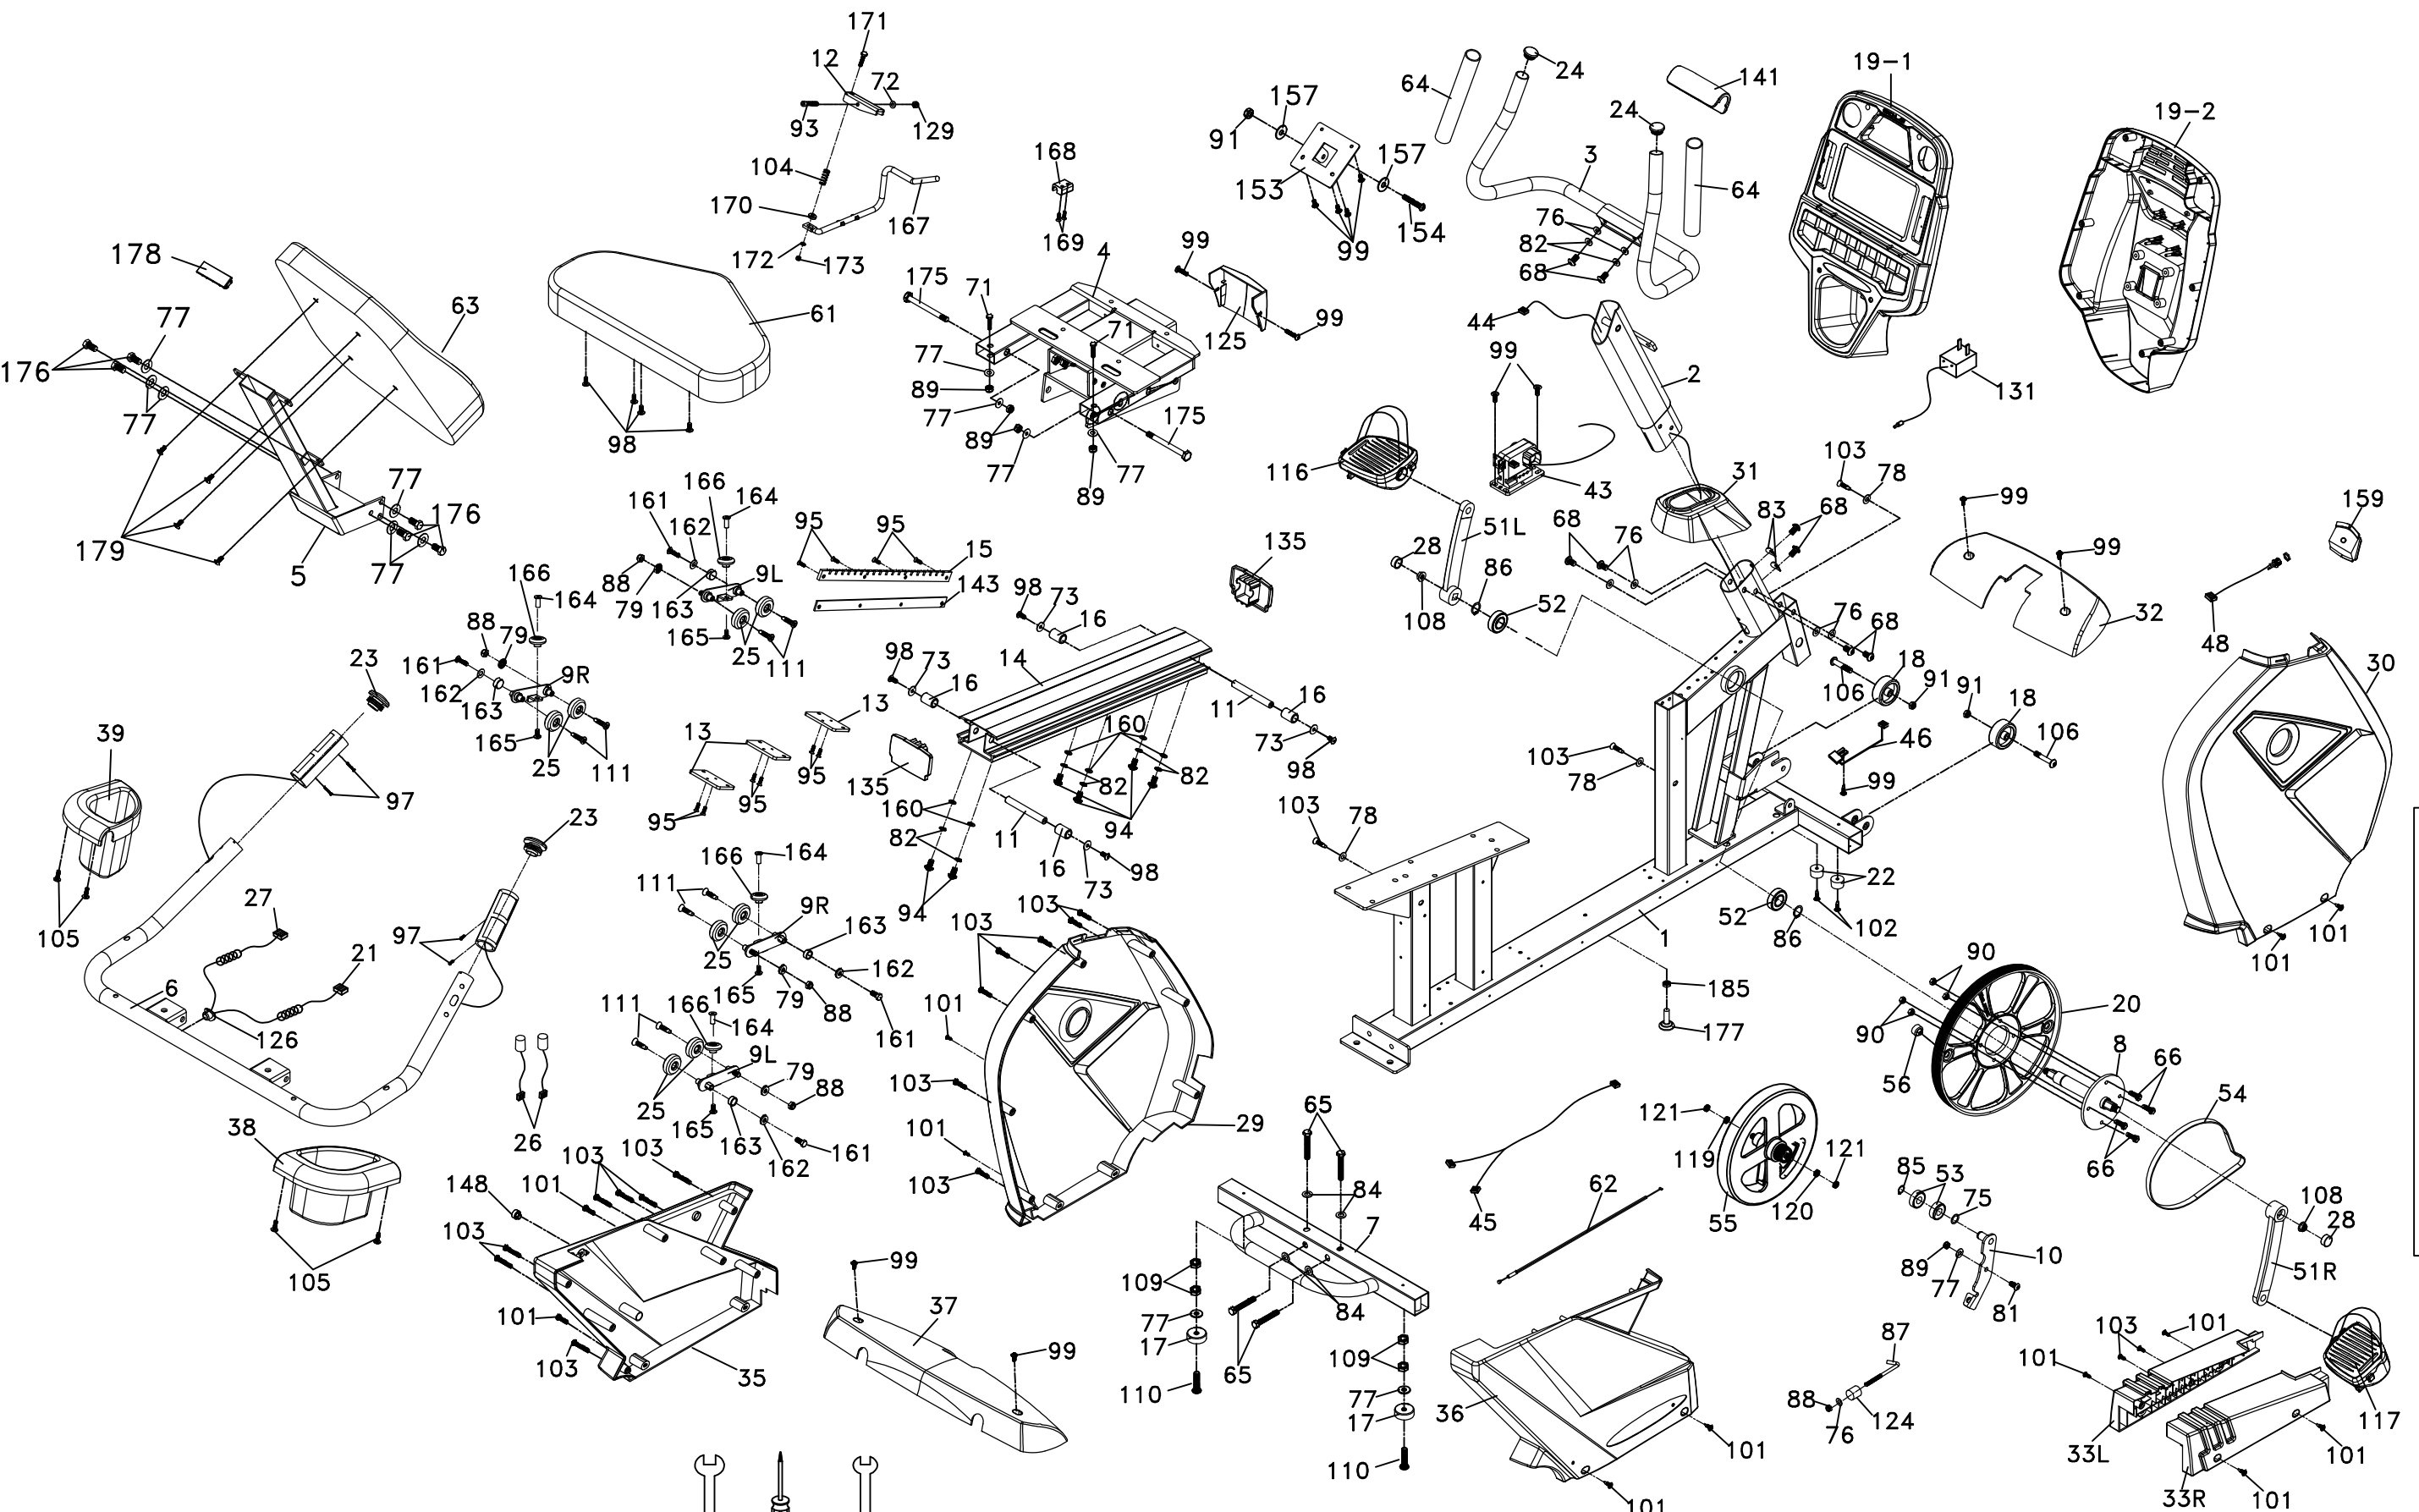

SR420

(OPTIONAL)

122
152
123

1010618AM1100

SOLE - R92-592112 - PARTS LIST

Dyaco #	Material #	Detailed Descriptions	QTY
1	CC010035-Q2	Main Frame	1
2	CC020012-Q2	Console Mast	1
3	CC030029-Q2	Mast Handle bar Assembly	1
3	RCC030029A-Q2	Mast Handle bar Assembly	1
4	CC040025-Q2	Seat Carriage	1
4	RCC040025A-Q2	Seat Carriage	1
5	CC040017-Q2	Seat Back Bracket	1
6	CC030012-Q2	Seat Handle Bar	1
6	RCC030012-Q2	Seat Handle Bar	1
7	CC050010-Q2	Rear Stabilizer	1
7	RCC050010A-Q2	Rear Stabilizer	1
8	C140022-YC	Crank Axle	1
9L	CC060017-Z3	Seat Wheel Adjustment Plate (L)	2
9R	CC060018-Z3	Seat Wheel Adjustment Plate (R)	2
10	CC060056-Q2	Idler Wheel Assembly	1
10	RCC060056-Q2	Idler Wheel Assembly	1
11	C050001-Z1	Seat Stop Axle-(Ø12.7×96mm)	2
12	B112200-Z3	Seat Position Latch-(85×18×23.4×4T)	1
13	B031800-Z3	Backing Plate-(80×50×5T)	3
14	M020002-Z0	Aluminum Track-(585mm)	1
15	B135300-Z3	Rack-(392×20×6T)	1
16	P060148-A1	Spacer for Stopper Axle-(Ø13×Ø19×26.5L)	4
17	P060256-A1	Rubber Foot-Ø35 × 10m/m	2
18	P050014-A1	Transportation Wheel-(Ø54)	2
19	RZ8YB002A-20	Console Assembly	1
19~1	P020349B-JH-AX	Console Top Cover	1
19~2	P020325A-A1	Console Bottom Cover	1
19~3	P250001-A1	Deflector Fan Grill	1
19~4	P020256	LCD Transparent Piece-(115×202×2T)	1
19~5	P060424	9" Water-resist Rubber	1
19~6	P170066-A1	Key Foam	1
19~7	P060223-A1	Speaker Grill Anchor	6
19~8	P250002-A1	Fan Grill Anchor	1
19~9	P060060-A1	Fan Grill Anchor	2
19~11	P170068-AC-BV	Key Board Cover	1
19~12	P170069-AC-BX	Key Fast Board (L)	1
19~13	P170070-A1	Fast Key Board Foam	2
19~14	D021122	Interface Board-(YJ-51601-K3)	1
19~15	D020501	300m/m_W/Receiver, HR	1
19~16	F040100	Fan Assembly-(RDH8025S+400mm+XHP-4(White))	1
19~17	D022194	Console Display Board-(YB002(YJ-59550)9"LCD)	1
19~18	D022195	Key Board-(YJ-5955-K1)	1
19~19	F050150	250m/m_Speaker W/Cable	2
19~20	F110204	Amplifier Controller-(YJ-8509-1)	1
19~21	E060503	250m/m_Amplifier Cable	1
19~22	B130091-Z3	Mesh speaker (L)	1
19~23	B130092-Z3	Mesh speaker (R)	1
19~24	P240008-IJ	Book Rack	1
19~26	P060529-LY	LOGO Plate	1