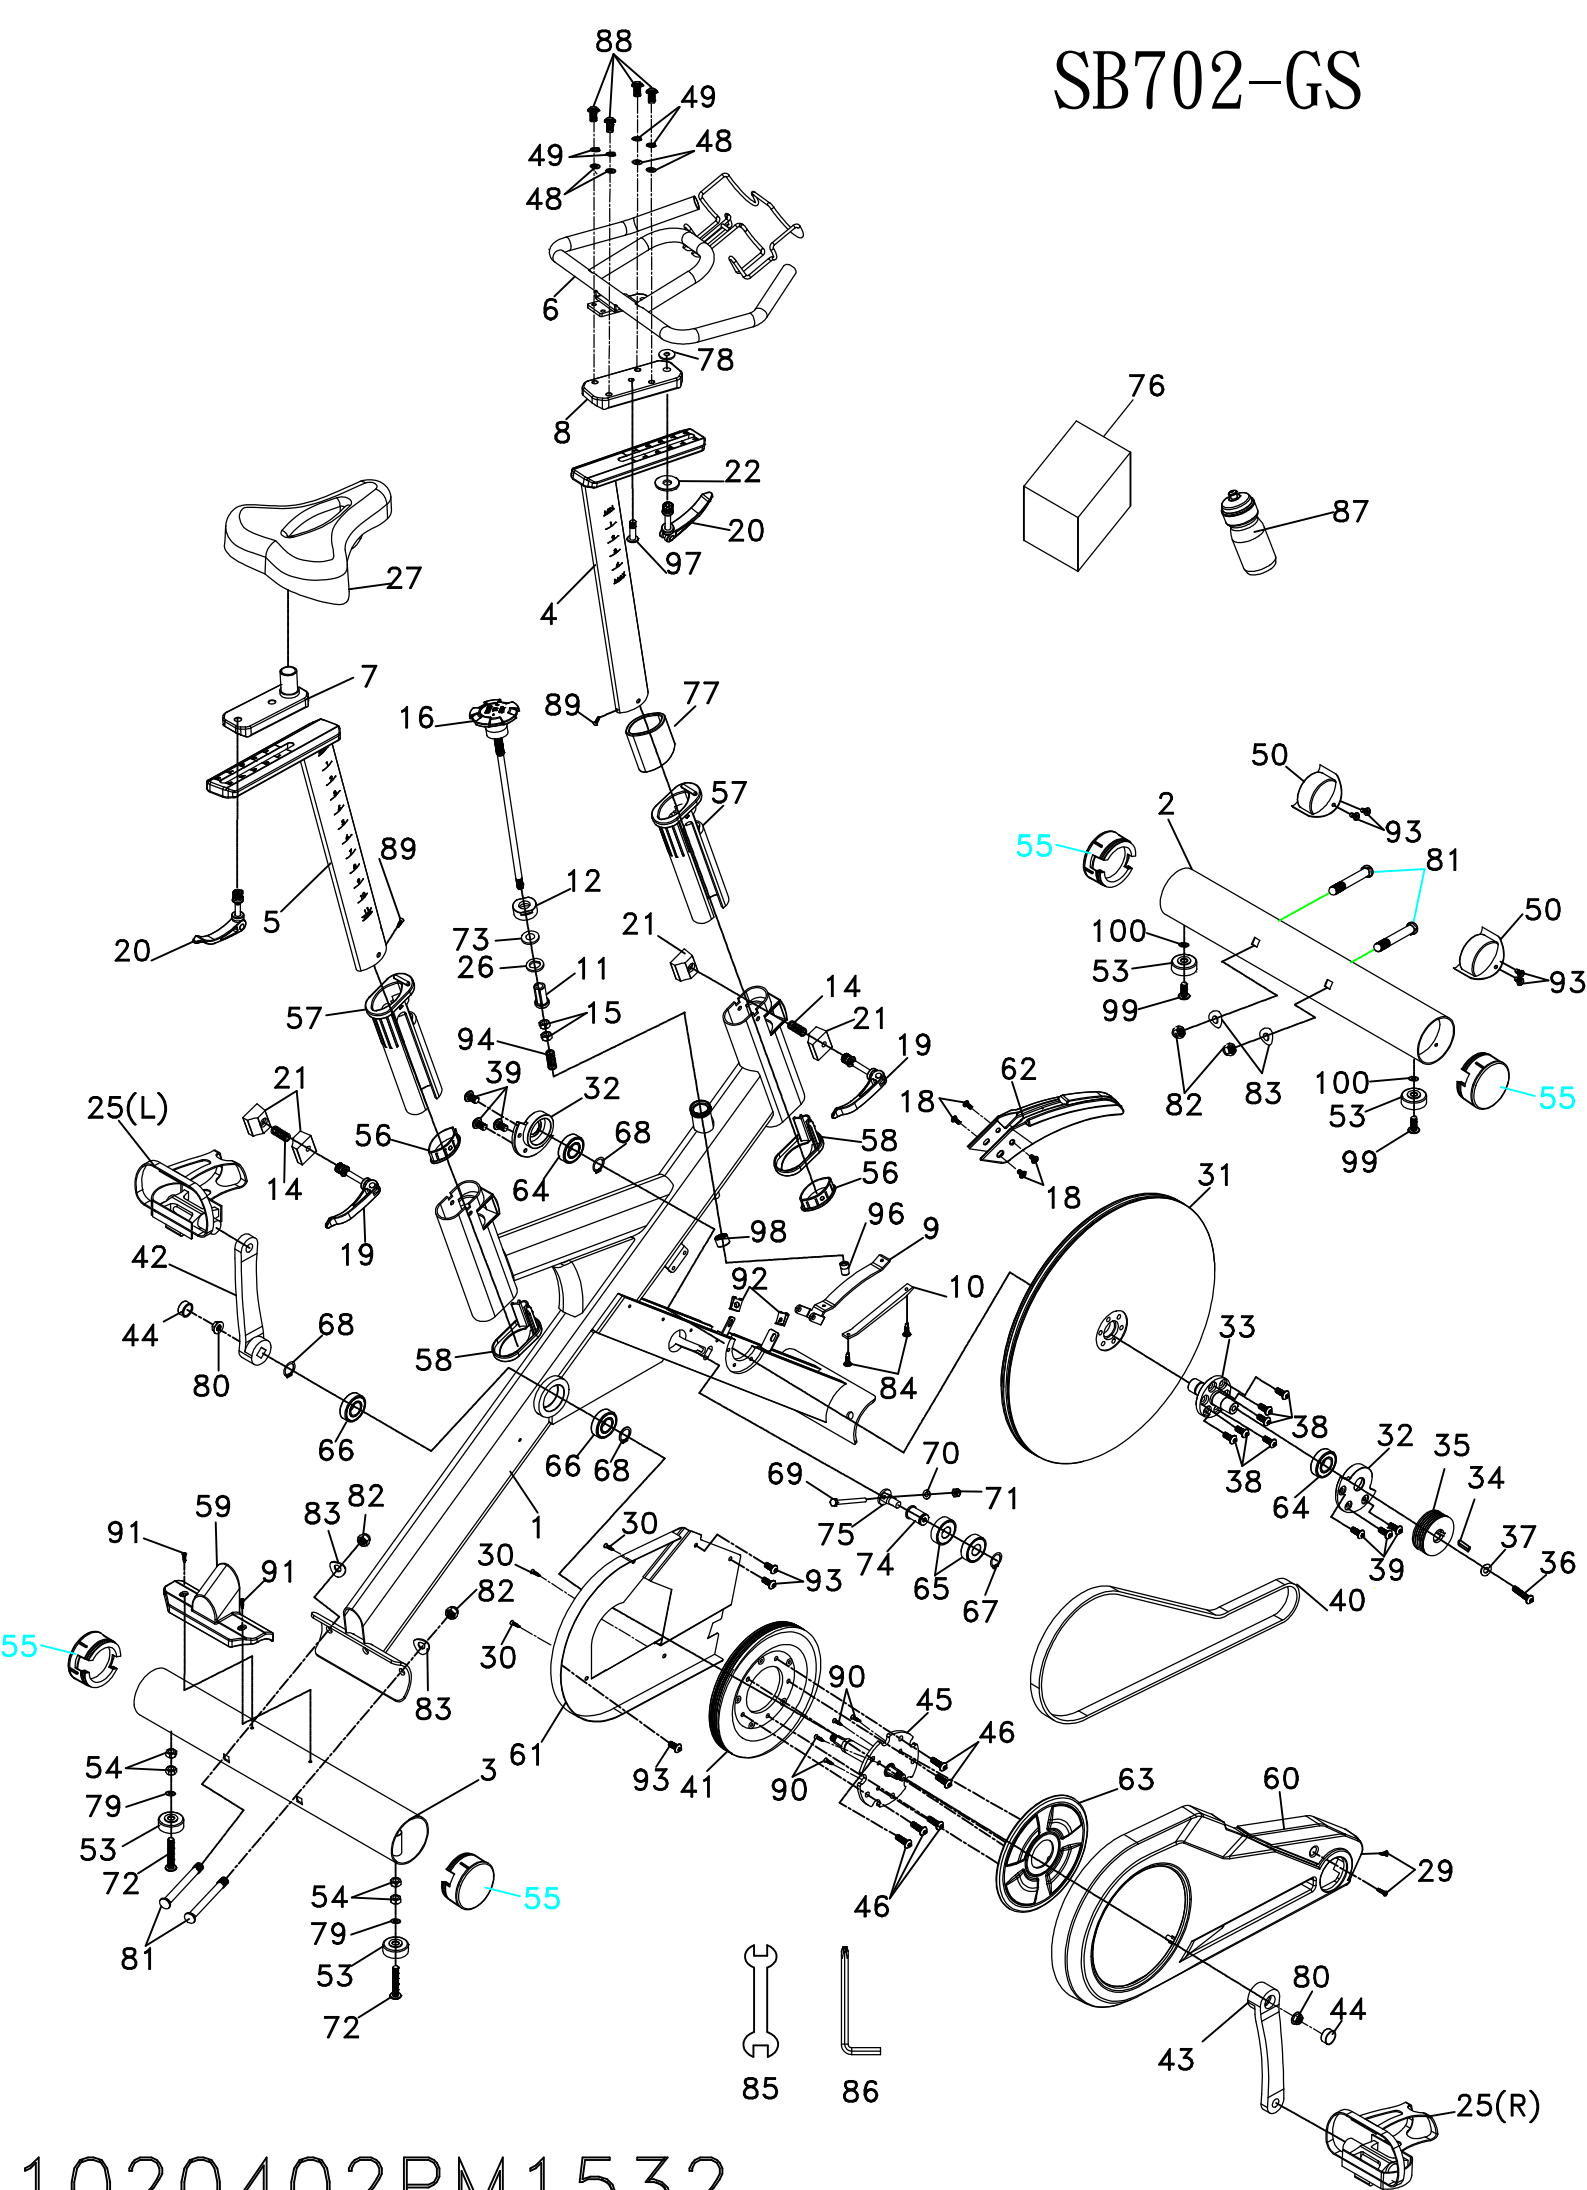

SB702-GS

1020402PM1532

SOLE - SB700-570110 - PARTS LIST

Dyaco #	Material #	Detailed Descriptions	QTY
1	CC010009-Q2	Main Frame	1
	RA090016-Q2	Front Stabilizer	1
2	TT090016-Q2	Front Stabilizer	1
	RCC050003-Q2	Rear Stabilizer	1
3	CC050003-Q2	Rear Stabilizer	1
4	CC060035-ZC	Handlebar Post	1
5	CC060027-ZC	Seat Post	1
6	CC030022-Q7-A	Handlebar	1
7	CC060025-ZC	Sliding Seat Mount	1
8	K132004-Y6	Sliding Handlebar Mount	1
	RB130010-Q7	Braking Pad Holder	1
9	B130010-Q7	Brake Pad Bracket	1
10	P270021	Brake Pad - Wool Felt-24×138×4T	1
11	P060416-A1	Bushing-(Ø20.5×44L-M10×1.25)	1
12	C100200-ZA	Nut-(34.5×15L-M30×P1.5")	1
	RN200014-Z0	Quick Release lever	1
14	K010019	Spring-Ø13 × Ø10 × 16L	2
	RP060417B-B5	Brake Tension Knob	1
15	J129372-Z1		2
16	P060519-B5	Brake Tension Knob	1
18	J092503-Z1	M6 × 15mm_Phillips Head Screw	4
19	N200013-Z0	8 × 40m/m_Quick Release lever	2
20	N200014-Z0	8 × 25m/m_Quick Release Lever	2
21	M050001-ZB	Aluminum Locking V-Blocks-(36×31×19.5L)	4
22	J210037-Z1	5/16" × 35 × 3.0T_Flat Washer	1
25	N150026	Pedal Set (25L.25R)	1
26	B020600-Z1	Anti-Rotation Washer-(Ø25.5×3mm)	1
27	N120009A	Seat-ND-309	1
29	J517105-Z1	5 × 16m/m_Tapping Screw	2
30	J396804-Z1	3.5 × 12m/m_Sheet Metal Screw	3
	RB120030-ZA	Flywheel	1
31	B120030-ZA	Flywheel-(Ø425×20L)	1
	RK133001-ZA	Bearing Housing	1
32	K133001-ZA	Bearing Housing-(Ø89.9×14L)	2
33	C142003-YC	Flywheel Axle	1
34	J320006-Z1	Woodruff Key	1
35	C060013-ZE	Flywheel Pulley-(Ø66×22mm)	1
36	J020502-ZM	5/16" × 3/4" _Button Head Socket Bolt	1
37	J210044-Z1	5/16" × 20 × 3.0T_Flat Washer	1
38	J020502-Z1	5/16" × 3/4" _Button Head Socket Bolt	6
39	J602501-Z1	M6 × 10L_Flat Phillips Head Screw	6
40	N014003	Belt-5PK1270	1
41	B120041-Z7	Drive Pulley-Ø209 × 21m/m	1
42	K030005-Z3	Crank Arm (L)	1
43	K030006-Z3	Crank Arm (R)	1
44	P280009-A1	Crank Arm Dust Cap-M22×1.0 / Ø23	2
45	C140005-Z3	Crank Axle	1
45	RC140005-Z3	Crank Axle assembly	1
46	J020501-ZN	5/16" × 1/2" _Button Head Socket Bolt	5